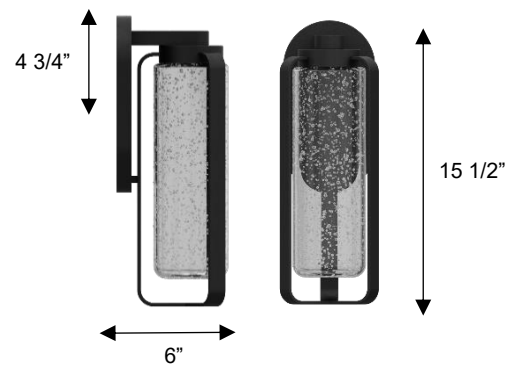

Wall Sconce

DIMENSIONS

Height: 15 1/2"
 Width/Diameter: 5 1/2"
 Depth: 6"
 Minimum Height:
 Maximum Height:
 Canopy/Backplate: 9 1/2"x5"
 Product Weight: 3.4 lb

SPECIFICATIONS

Location Listed: Wet
 IP Rating: IP44
 Rated Life: 54000 Hours
 Standards: ETL, cETL
 Input: 120 VAC, 60Hz
 TRIAC Dimming: 100-10%
 Downlight Illumination
 Mounting: Wall Mount
 Color Temperature: Adjustable
 3000K/4000K/5000K
 CRI Rating: 80
 Material: Aluminum
 Diffuser Material: Clear Seeded Glass

AVAILABLE FINISHES

ORDERING INFORMATION

COLOR TEMP	FINISH	VOLTAGE	WATTS	DELIVERED LUMENS
3000K/4000K/5000K	BK BLACK	120V	10W	700