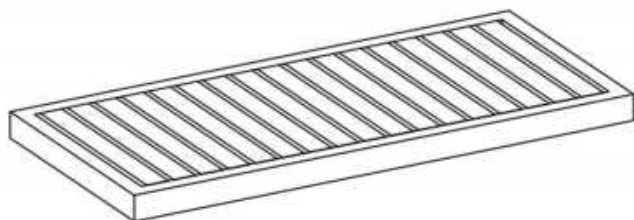

If you have any oth
contact us, we will

If the product i
sunlight, the patt
away ov

Check the product p
sure everything is

Always use proper

Do not jump o

PRODUCT DESCRIPTION

Outdoor solid wood patio set, includes various seating, side table and coffee table. Features a square geometric cut design with clean, sharp lines. The overall look is simple, offering a modern architectural feel that elevates the style of patios and deck

EXPLODED VIEW

PARTS

A*1

Table top

B*2

Legs

HARDWARE

TOOL LIST