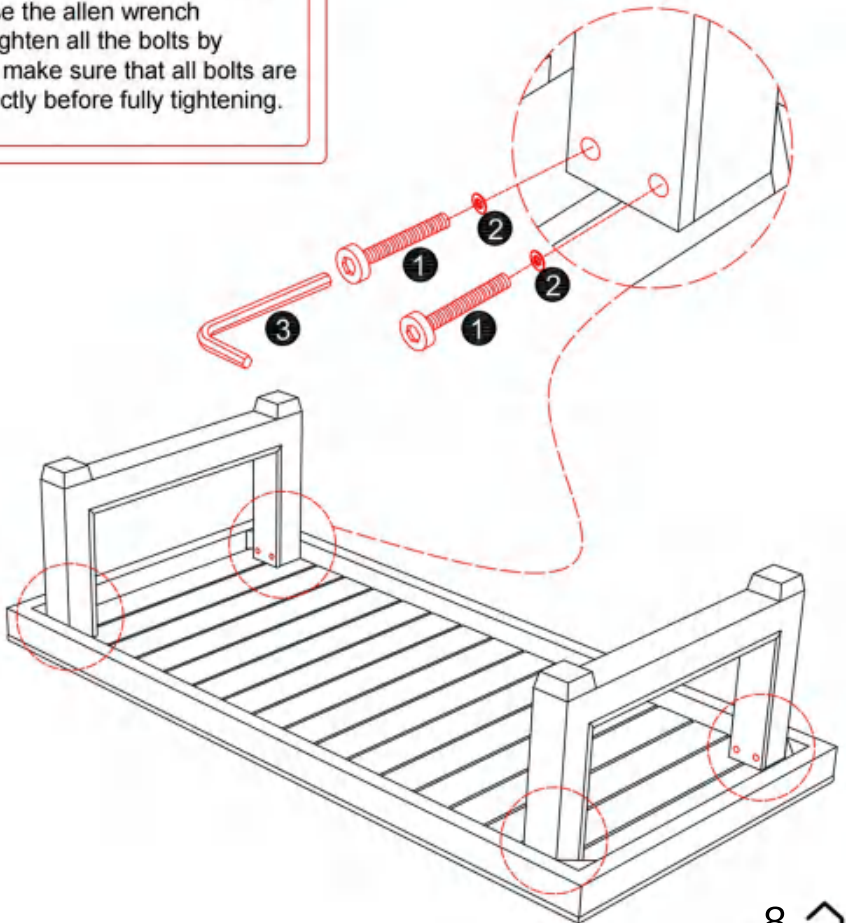

EXPLODED VIEW

PARTS

A*1

Table top

B*2

Legs

HARDWARE

TOOL LIST

NOTE: Designated with (★) We provide additional spare parts in the hardware package

①x8

★ Bolt
M6*60mm

②x8

★ Flat washer
φ6*14mm

③x1

Allen key

Please make sure all hardware&packing material fitting the list. Especially some small accessories may be missing during transportation. Please contact us if you have any question.

step 1 ---Install the Legs(B)

Use screws (1) & Flat washer (2) and an Allen wrench(3) to assemble the Legs (B) with the tabletop (A).

step 2 ---Assemble complete

Assemble complete! Thank you for choosing our product!
Please enjoy!