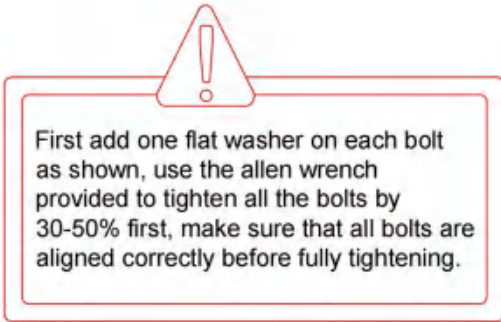

step 1 ---Install the Legs(B)

Use screws (1) & Flat washer (2) and an Allen wrench(3) to assemble the Legs (B) with the tabletop (A).