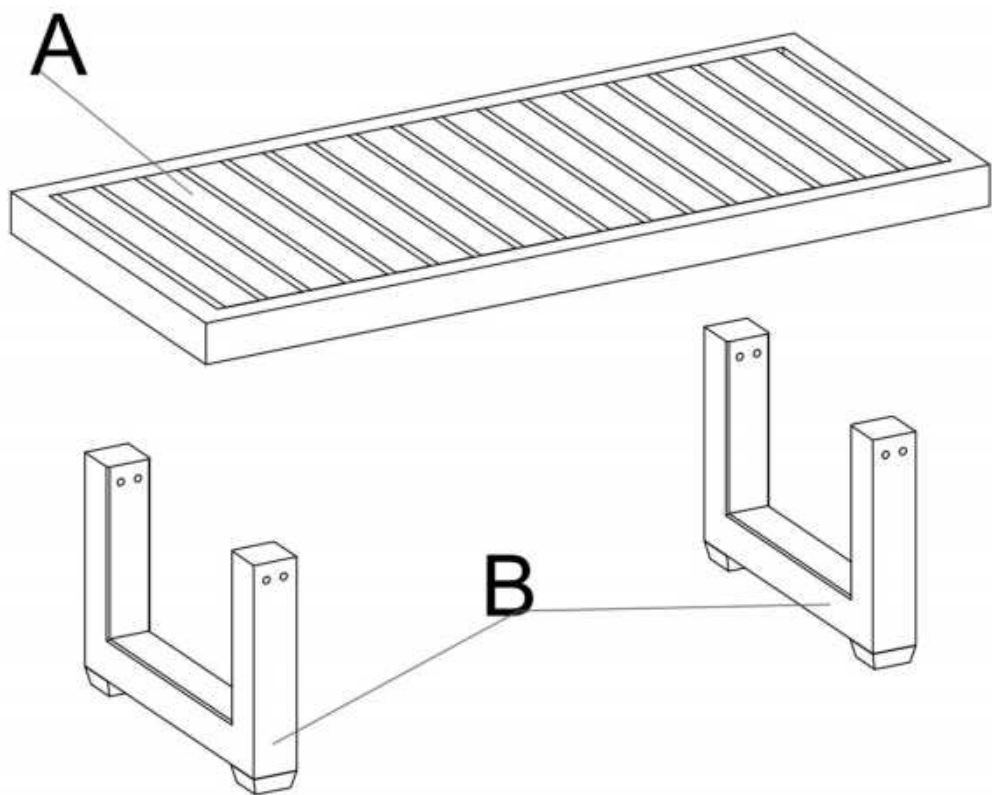

EXPLODED VIEW