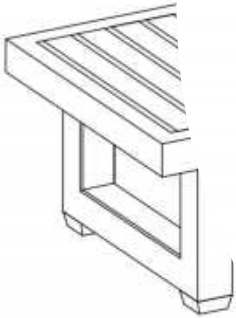

COFFEE TABLE

WARRANTY

We strive to offer high quality product and we also try our best to satisfy each customer that order from us, no matter on products or services as needed. Each customer receives a record of their order, such as the order number or item receipt. For any items that are out of warranty period, you may still be able to purchase the replacement parts from our company if they are available.

Are you having difficulty with assembly? Missing parts? send an email with your order No. to us For return, please check the return policy with the retailer or platforms you bought from. Appreciate your purchasing from us. Pop up your life by our furniture !