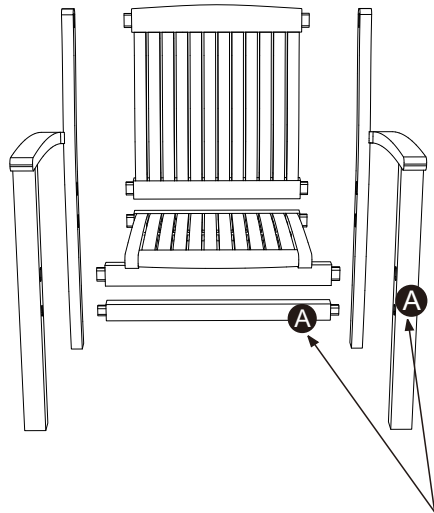

Assembly Intruction

INTRUCTION DE MONTAGE
MONTAGEANLEITUNG
SAMLEVEJLEDNING

1

**MAKE SURE THE LETTERS
MATCH BEFORE ASSEMBLING**

2

3

Hardware

a

BOLT 2' (4 pcs)

b

BOLT 1,2' (6 pcs)

Tool

Socket Wrench 4mm

Total Section

5 Section

Make sure to use Glue (Included) on all
wood joints before assembly