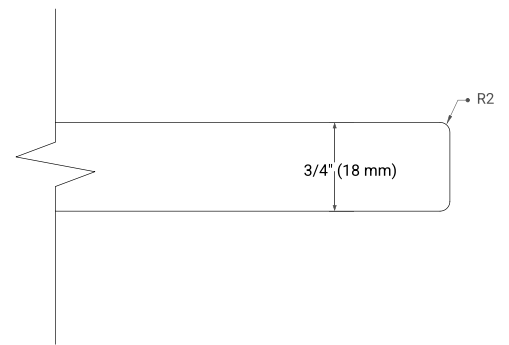

66" SINGLE SINK BASE CABINET

BASE CABINET DIMENSIONS

66" W x 21.6" D x 34.5" H

FEATURES

- Solid wood frame & plywood panels
- Dovetail drawers and joints
- Soft closing doors & drawers

HARDWARE FINISHES*

Brushed Nickel Satin Brass Matte Black Polished Chrome

67" SINGLE OVAL SINK COUNTERTOP WITH 0.75 IN. THICKNESS

OVERALL DIMENSIONS

67" W x 22" D x 0.75" H

COUNTERTOP OPTIONS

Carrara Marble

FEATURES

- Solid countertop with mitered edges & seams
- Undermount white oval sink
- Pre-drilled for 8" widespread faucet

INCLUDED

- Countertop
- Matching Backsplash
- Oval Sink

COUNTERTOP PLAN VIEW

EDGE SIDE VIEW

THREE DIMENSIONAL COUNTERTOP VIEW