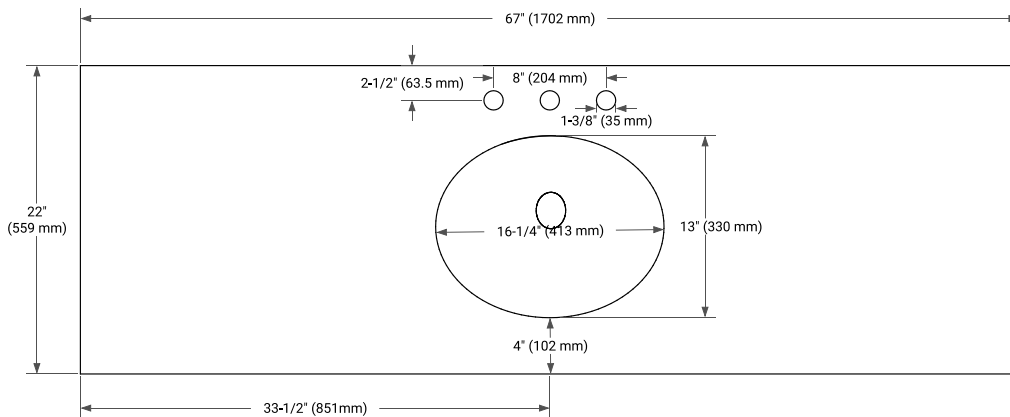

66" SINGLE SINK BASE CABINET

BASE CABINET DIMENSIONS

66" W x 21.6" D x 34.5" H

FEATURES

- Solid wood frame & plywood panels
- Dovetail drawers and joints
- Soft closing doors & drawers

HARDWARE FINISHES*

Brushed Nickel Satin Brass Matte Black Polished Chrome

67" SINGLE OVAL SINK COUNTERTOP WITH 0.75 IN. THICKNESS

OVERALL DIMENSIONS

67" W x 22" D x 0.75" H

COUNTERTOP OPTIONS

Carrara Marble

FEATURES

- Solid countertop with mitered edges & seams
- Undermount white oval sink
- Pre-drilled for 8" widespread faucet

INCLUDED

- Countertop
- Matching Backsplash
- Oval Sink

COUNTERTOP PLAN VIEW

EDGE SIDE VIEW

THREE DIMENSIONAL COUNTERTOP VIEW