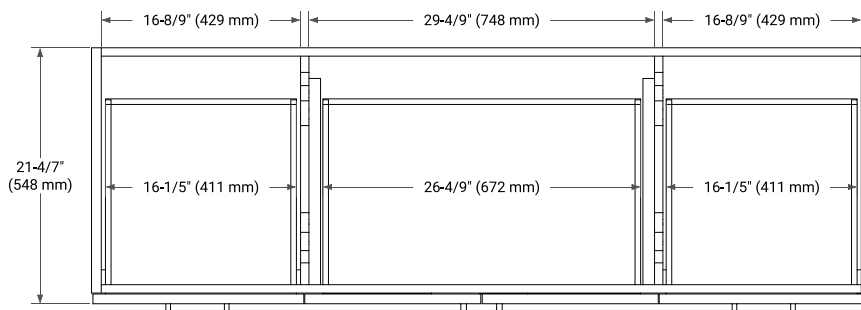

66" SINGLE SINK BASE CABINET

BASE CABINET DIMENSIONS

66" W x 21.6" D x 34.5" H

FEATURES

- Solid wood frame & plywood panels
- Dovetail drawers and joints
- Soft closing doors & drawers

HARDWARE FINISHES*

Brushed Nickel Satin Brass Matte Black Polished Chrome

67" SINGLE OVAL SINK COUNTERTOP WITH 0.75 IN. THICKNESS

OVERALL DIMENSIONS

67" W x 22" D x 0.75" H

COUNTERTOP OPTIONS

Carrara Marble

FEATURES

- Solid countertop with mitered edges & seams
- Undermount white oval sink
- Pre-drilled for 8" widespread faucet

INCLUDED

- Countertop
- Matching Backsplash
- Oval Sink

COUNTERTOP PLAN VIEW

EDGE SIDE VIEW

THREE DIMENSIONAL COUNTERTOP VIEW