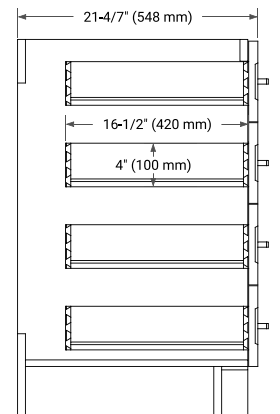

66" SINGLE SINK BASE CABINET

BASE CABINET DIMENSIONS

66" W x 21.6" D x 34.5" H

FEATURES

- Solid wood frame & plywood panels
- Dovetail drawers and joints
- Soft closing doors & drawers

HARDWARE FINISHES*

Brushed Nickel Satin Brass Matte Black Polished Chrome

67" SINGLE OVAL SINK COUNTERTOP WITH 0.75 IN. THICKNESS

OVERALL DIMENSIONS

67" W x 22" D x 0.75" H

COUNTERTOP OPTIONS

Carrara Marble

FEATURES

- Solid countertop with mitered edges & seams
- Undermount white oval sink
- Pre-drilled for 8" widespread faucet

INCLUDED

- Countertop
- Matching Backsplash
- Oval Sink

COUNTERTOP PLAN VIEW

EDGE SIDE VIEW

THREE DIMENSIONAL COUNTERTOP VIEW