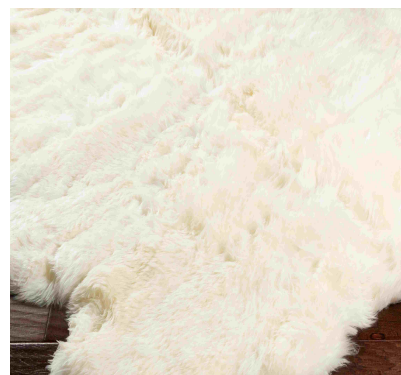

## Sheepskin SHS-9600

**CORNER DETAIL**

---

### DETAILS

100% Sheepskin  
Hand Crafted  
Plush Pile  
Thickness: 2.06"  
Made in Argentina

### SIZES AVAILABLE

2' x 3'  
4' x 6'  
6' x 8'  
2' x 6'  
6' Square