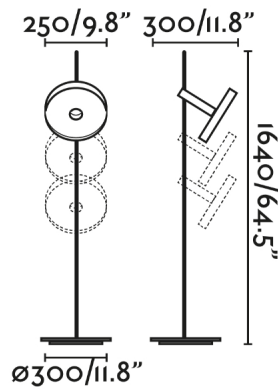

General characteristics

Fixation	Floor
voltage	120V
Hertz	60Hz
Cable length	0.04 ft
Switch type	On/Off
Max. Power	15W

Material

Body/Structure	Steel
Screen	Steel

Finish

Body/Structure	Matt Black
Screen	Black+Satin Gold
Location	Dry locations only
US Certification	Portátiles ETLus