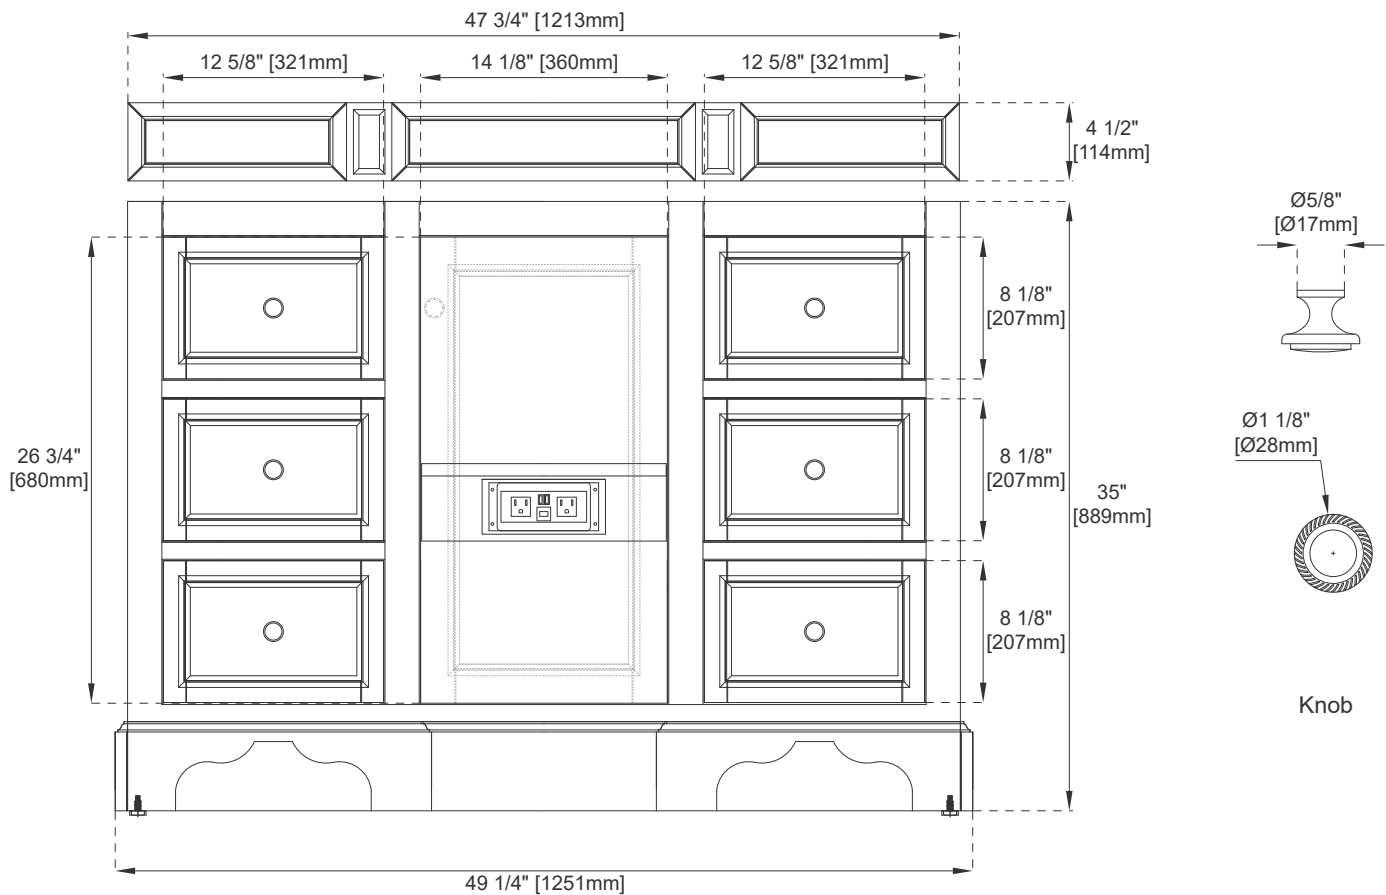

Storage Tray: Yes, Faux Shagreen

USB/Power Component: YES

Cord Length: 6'6"

Drawer Box Material and Construction: 15mm Poplar/English Dovetail Joinery

Hardware Material and Finish: Zinc Alloy in Satin Nickel

Fits Drain Hole Size: 1 3/4"

European Soft Close Hinges

Aluminum Laminate Drawer Liners

Adjustable Levelers

Dimension

Width: 49-1/4"

Depth: 23-1/2"

Height: 35"

Rough-In Height: 21-1/2"

48" VANITY

Top View

Front View

All dimensions are nominal

48" VANITY

Top View

Front View

All dimensions are nominal