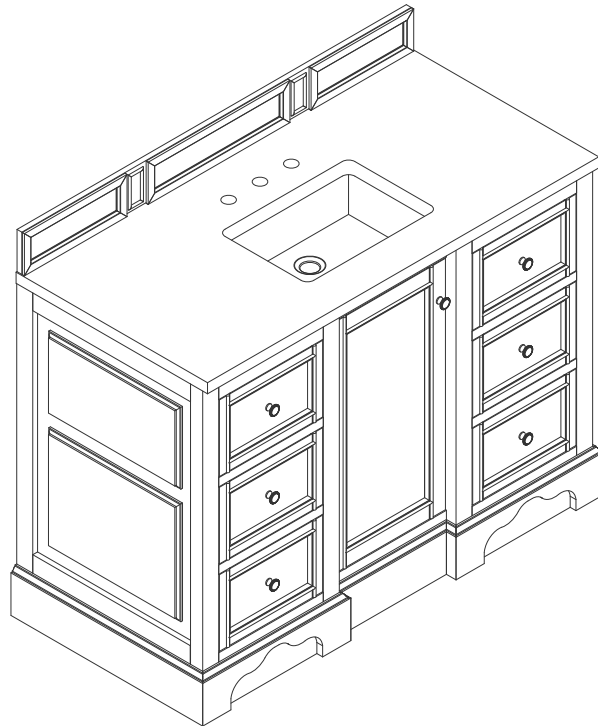

48" VANITY

Features and Materials

Solids: BW-Yellow Poplar;BNM-Soft Maple and Yellow Poplar

Veneers: BNM-Birch

Panels: Plywood & MDF

Installation Type: Floor Standing

Number of Basins: One, with Optional 3cm Top

Vanity Top Included: NO, Optional 3cm Tops Available with Sink

Overflow: Yes, Front Facing

Optional Wooden Backsplash

Number of Doors: One

Number of Drawers: Six

Assembly Type: Installation of Optional 3cm Top with Sink

Storage Tray: Yes, Faux Shagreen

USB/Power Component: YES

Cord Length: 6'6"

Drawer Box Material and Construction: 15mm Poplar/English Dovetail Joinery

Hardware Material and Finish: Zinc Alloy in Satin Nickel

Rough-In Height: 21-1/2"

48" VANITY

Top View

Front View

All dimensions are nominal

48" VANITY

Top View

Front View