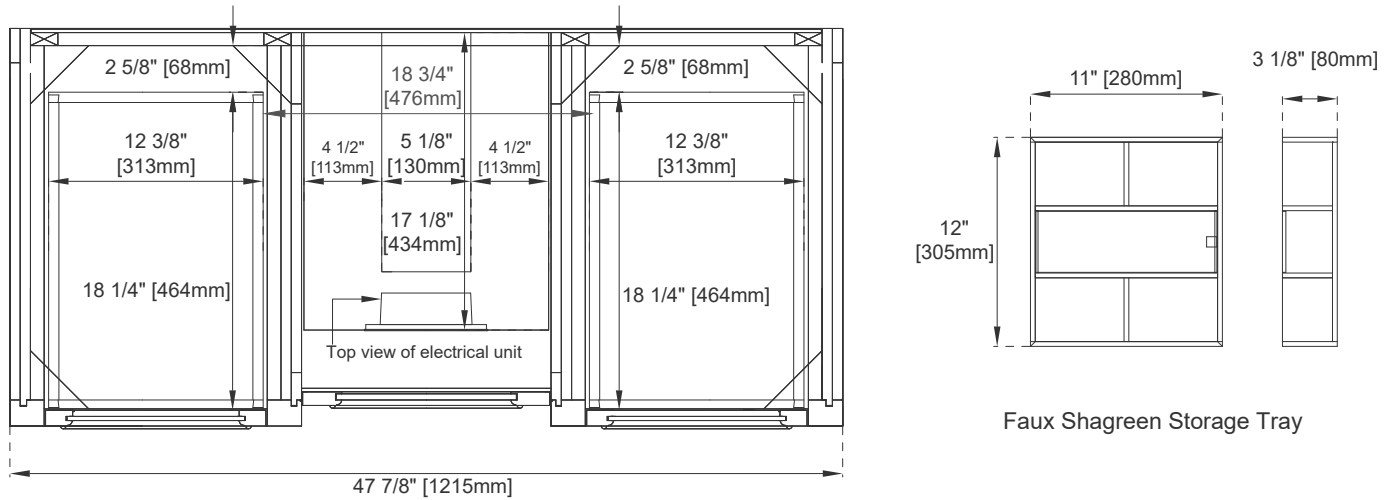

Storage Tray: Yes, Faux Shagreen

USB/Power Component: YES

Cord Length: 6'6"

Drawer Box Material and Construction: 15mm Poplar/English Dovetail Joinery

Hardware Material and Finish: Zinc Alloy in Satin Nickel

Fits Drain Hole Size: 1 3/4"

European Soft Close Hinges

Aluminum Laminate Drawer Liners

Adjustable Levelers

Dimension

Width: 49-1/4"

Depth: 23-1/2"

Height: 35"

Rough-In Height: 21-1/2"

48" VANITY

Top View

Front View

All dimensions are nominal

48" VANITY

Top View

Front View

All dimensions are nominal