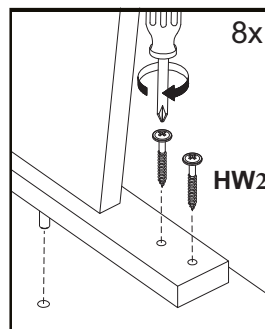

## Chapman Solid Wood Dining table with Bench Seating

Avoid using sharp objects such as a knife to cut open packing as you may accidentally damage the item.

PARTS LIST			
ITEM	DESCRIPTION	SKETCH	QUANTITY
HW1	Dowel : 8x50mm		8x
HW2	Screw : 4,0x30mm		16x
HW3	Screw : 4,0x35mm		14x
HW4	Screw : 7,0x50mm		12x
HW5	Allen Key		1x
A	Table top		1x
B	Table legs		2x
C	Table Crossbar		1x
D	Table top supports		2x
E	Bench seat		2x
F	Bench legs		4x
G	Bench Crossbar		2x
H	Bench top supports		4x

## ASSEMBLY INSTRUCTIONS

Do not fully tighten bolts until assembly is complete.

**STEP 1:** Attach the table legs to the table crossbar.

**STEP 2: Attach the table top supports using screw.**

**STEP 3: Attach the table top using screws.**