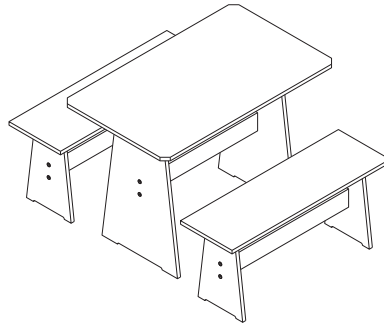

ASSEMBLY INSTRUCTIONS

Chapman Solid Wood Dining table with Bench Seating

Avoid using sharp objects such as a knife to cut open packing as you may accidentally damage the item.

ASSEMBLY INSTRUCTIONS

Do not fully tighten bolts until assembly is complete.

STEP 1: Attach the table legs to the table crossbar.