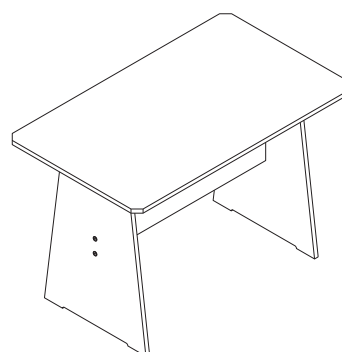

## Chapman Solid Wood Dining table with Bench Seating

Avoid using sharp objects such as a knife to cut open packing as you may accidentally damage the item.

PARTS LIST			
ITEM	DESCRIPTION	SKETCH	QUANTITY
HW1	Dowel : 8x50mm		8x
HW2	Screw : 4,0x30mm		16x
HW3	Screw : 4,0x35mm		14x
HW4	Screw : 7,0x50mm		12x
HW5	Allen Key		1x
A	Table top		1x
B	Table legs		2x
C	Table Crossbar		1x
D	Table top supports		2x
E	Bench seat		2x
F	Bench legs		4x
G	Bench Crossbar		2x
H	Bench top supports		4x

## ASSEMBLY INSTRUCTIONS

Do not fully tighten bolts until assembly is complete.

**STEP 1:** Attach the table legs to the table crossbar.

**STEP 2: Attach the table top supports using screw.**

**STEP 3: Attach the table top using screws.**