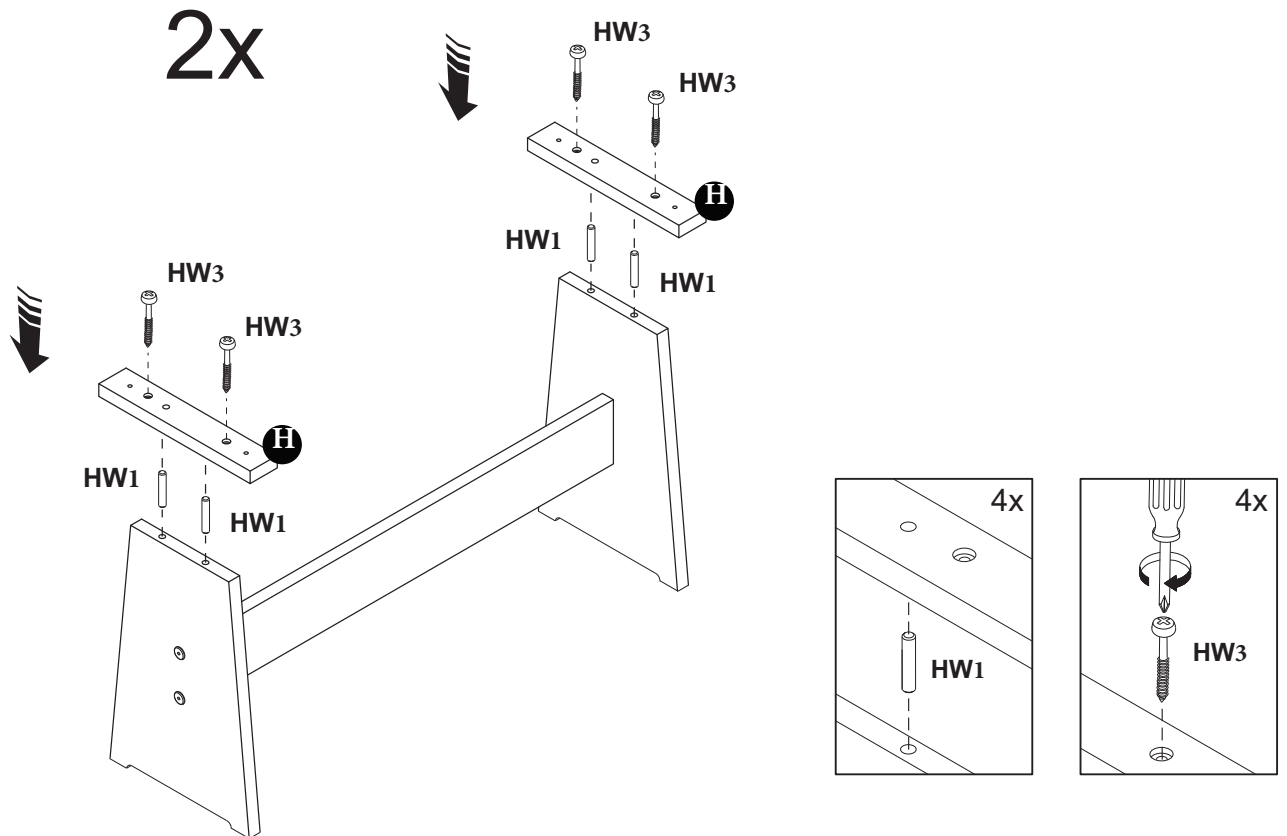

## Chapman Solid Wood Dining table with Bench Seating

Avoid using sharp objects such as a knife to cut open packing as you may accidentally damage the item.

PARTS LIST			
ITEM	DESCRIPTION	SKETCH	QUANTITY
HW1	Dowel : 8x50mm		8x
HW2	Screw : 4,0x30mm		16x
HW3	Screw : 4,0x35mm		14x
HW4	Screw : 7,0x50mm		12x
HW5	Allen Key		1x
A	Table top		1x
B	Table legs		2x
C	Table Crossbar		1x
D	Table top supports		2x
E	Bench seat		2x
F	Bench legs		4x
G	Bench Crossbar		2x
H	Bench top supports		4x

## ASSEMBLY INSTRUCTIONS

Do not fully tighten bolts until assembly is complete.

**STEP 1:** Attach the table legs to the table crossbar.

**STEP 2: Attach the table top supports using screw.**

**STEP 3: Attach the table top using screws.**

**STEP 4:** Attach the bench sides to the bench crossbar using screws.

**STEP 5:** Attach the bench top supports using screws.

**STEP 6:** Attach the bench top using screws.

**CLEANING INSTRUCTIONS:** Clean with Soft cloth, brush, or lightly vacuum.