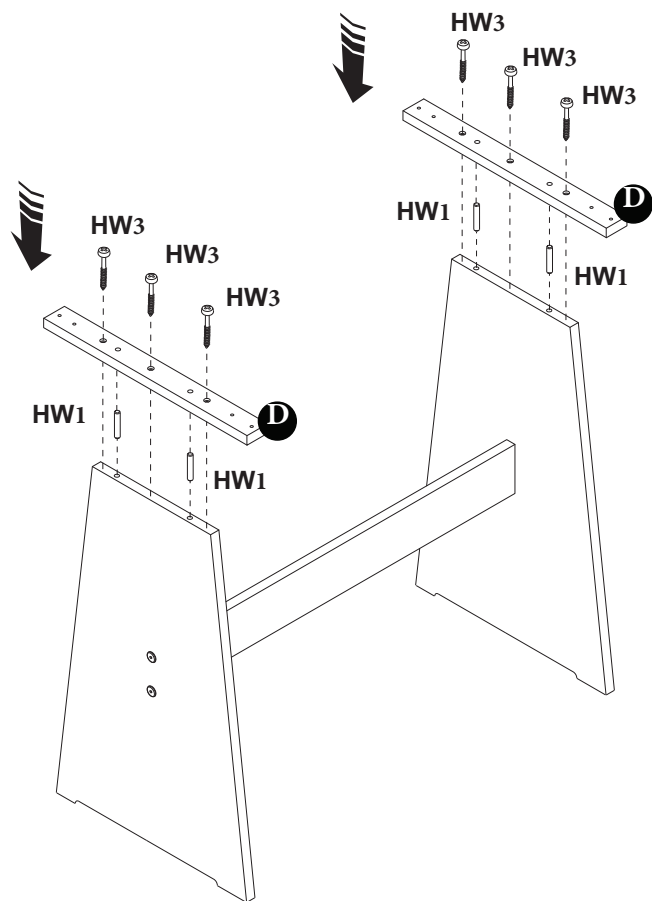

## Chapman Solid Wood Dining table with Bench Seating

Avoid using sharp objects such as a knife to cut open packing as you may accidentally damage the item.

PARTS LIST			
ITEM	DESCRIPTION	SKETCH	QUANTITY
HW1	Dowel : 8x50mm		8x
HW2	Screw : 4,0x30mm		16x
HW3	Screw : 4,0x35mm		14x
HW4	Screw : 7,0x50mm		12x
HW5	Allen Key		1x
A	Table top		1x
B	Table legs		2x
C	Table Crossbar		1x
D	Table top supports		2x
E	Bench seat		2x
F	Bench legs		4x
G	Bench Crossbar		2x
H	Bench top supports		4x

## Chapman Solid Wood Dining table with Bench Seating

Avoid using sharp objects such as a knife to cut open packing as you may accidentally damage the item.

## ASSEMBLY INSTRUCTIONS

Do not fully tighten bolts until assembly is complete.

**STEP 1:** Attach the table legs to the table crossbar.

**STEP 2: Attach the table top supports using screw.**

**STEP 3: Attach the table top using screws.**

**STEP 4:** Attach the bench sides to the bench crossbar using screws.

**STEP 5:** Attach the bench top supports using screws.

**STEP 6:** Attach the bench top using screws.

**CLEANING INSTRUCTIONS:** Clean with Soft cloth, brush, or lightly vacuum.