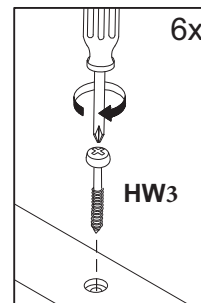

## Chapman Solid Wood Dining table with Bench Seating

Avoid using sharp objects such as a knife to cut open packing as you may accidentally damage the item.

PARTS LIST			
ITEM	DESCRIPTION	SKETCH	QUANTITY
HW1	Dowel : 8x50mm		8x
HW2	Screw : 4,0x30mm		16x
HW3	Screw : 4,0x35mm		14x
HW4	Screw : 7,0x50mm		12x
HW5	Allen Key		1x
A	Table top		1x
B	Table legs		2x
C	Table Crossbar		1x
D	Table top supports		2x
E	Bench seat		2x
F	Bench legs		4x
G	Bench Crossbar		2x
H	Bench top supports		4x

## ASSEMBLY INSTRUCTIONS

Do not fully tighten bolts until assembly is complete.

**STEP 1:** Attach the table legs to the table crossbar.

**STEP 2: Attach the table top supports using screw.**

**STEP 3: Attach the table top using screws.**