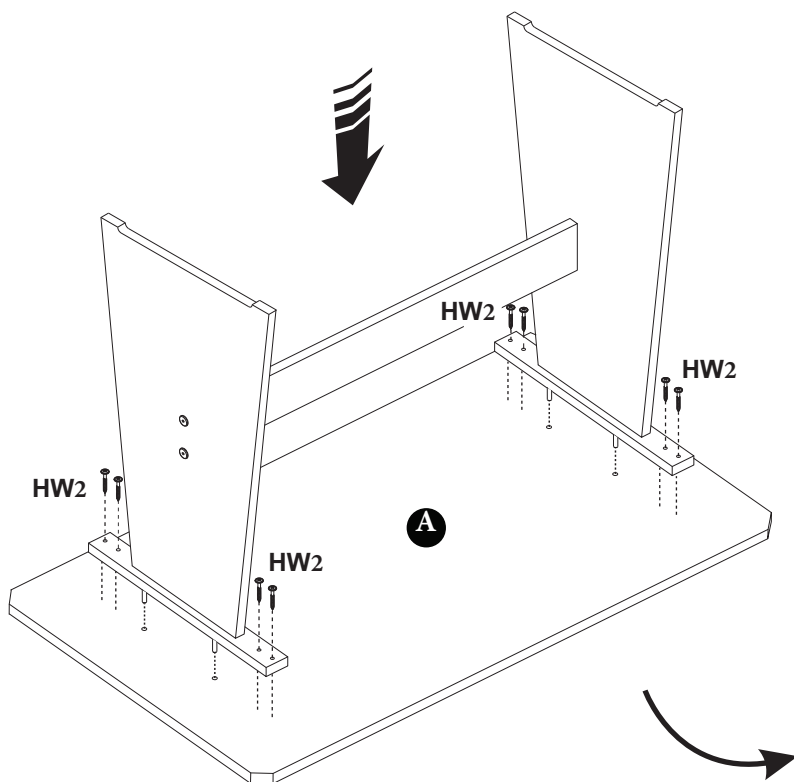

## Chapman Solid Wood Dining table with Bench Seating

Avoid using sharp objects such as a knife to cut open packing as you may accidentally damage the item.

PARTS LIST			
ITEM	DESCRIPTION	SKETCH	QUANTITY
HW1	Dowel : 8x50mm		8x
HW2	Screw : 4,0x30mm		16x
HW3	Screw : 4,0x35mm		14x
HW4	Screw : 7,0x50mm		12x
HW5	Allen Key		1x
A	Table top		1x
B	Table legs		2x
C	Table Crossbar		1x
D	Table top supports		2x
E	Bench seat		2x
F	Bench legs		4x
G	Bench Crossbar		2x
H	Bench top supports		4x

## ASSEMBLY INSTRUCTIONS

Do not fully tighten bolts until assembly is complete.

**STEP 1:** Attach the table legs to the table crossbar.

**STEP 2: Attach the table top supports using screw.**

**STEP 3: Attach the table top using screws.**

**STEP 4:** Attach the bench sides to the bench crossbar using screws.

**STEP 5:** Attach the bench top supports using screws.

**STEP 6:** Attach the bench top using screws.

**CLEANING INSTRUCTIONS:** Clean with Soft cloth, brush, or lightly vacuum.