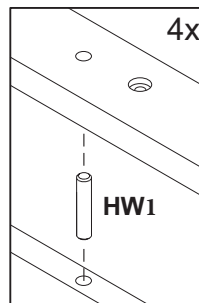

STEP 2: Attach the table top supports using screw.