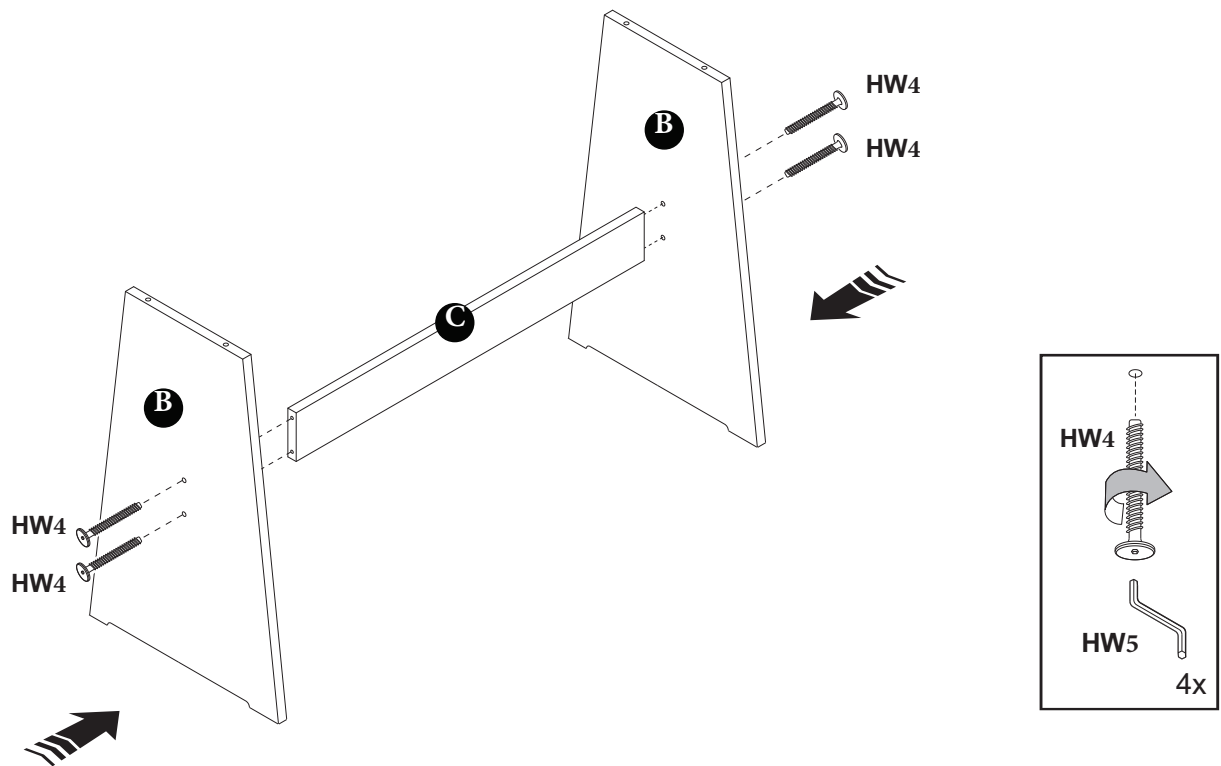

## Chapman Solid Wood Dining table with Bench Seating

Avoid using sharp objects such as a knife to cut open packing as you may accidentally damage the item.

PARTS LIST			
ITEM	DESCRIPTION	SKETCH	QUANTITY
HW1	Dowel : 8x50mm		8x
HW2	Screw : 4,0x30mm		16x
HW3	Screw : 4,0x35mm		14x
HW4	Screw : 7,0x50mm		12x
HW5	Allen Key		1x
A	Table top		1x
B	Table legs		2x
C	Table Crossbar		1x
D	Table top supports		2x
E	Bench seat		2x
F	Bench legs		4x
G	Bench Crossbar		2x
H	Bench top supports		4x

## Chapman Solid Wood Dining table with Bench Seating

Avoid using sharp objects such as a knife to cut open packing as you may accidentally damage the item.

## ASSEMBLY INSTRUCTIONS

Do not fully tighten bolts until assembly is complete.

**STEP 1:** Attach the table legs to the table crossbar.

**STEP 2: Attach the table top supports using screw.**

**STEP 3: Attach the table top using screws.**

**STEP 4:** Attach the bench sides to the bench crossbar using screws.

**STEP 5:** Attach the bench top supports using screws.

**STEP 6:** Attach the bench top using screws.

**CLEANING INSTRUCTIONS:** Clean with Soft cloth, brush, or lightly vacuum.