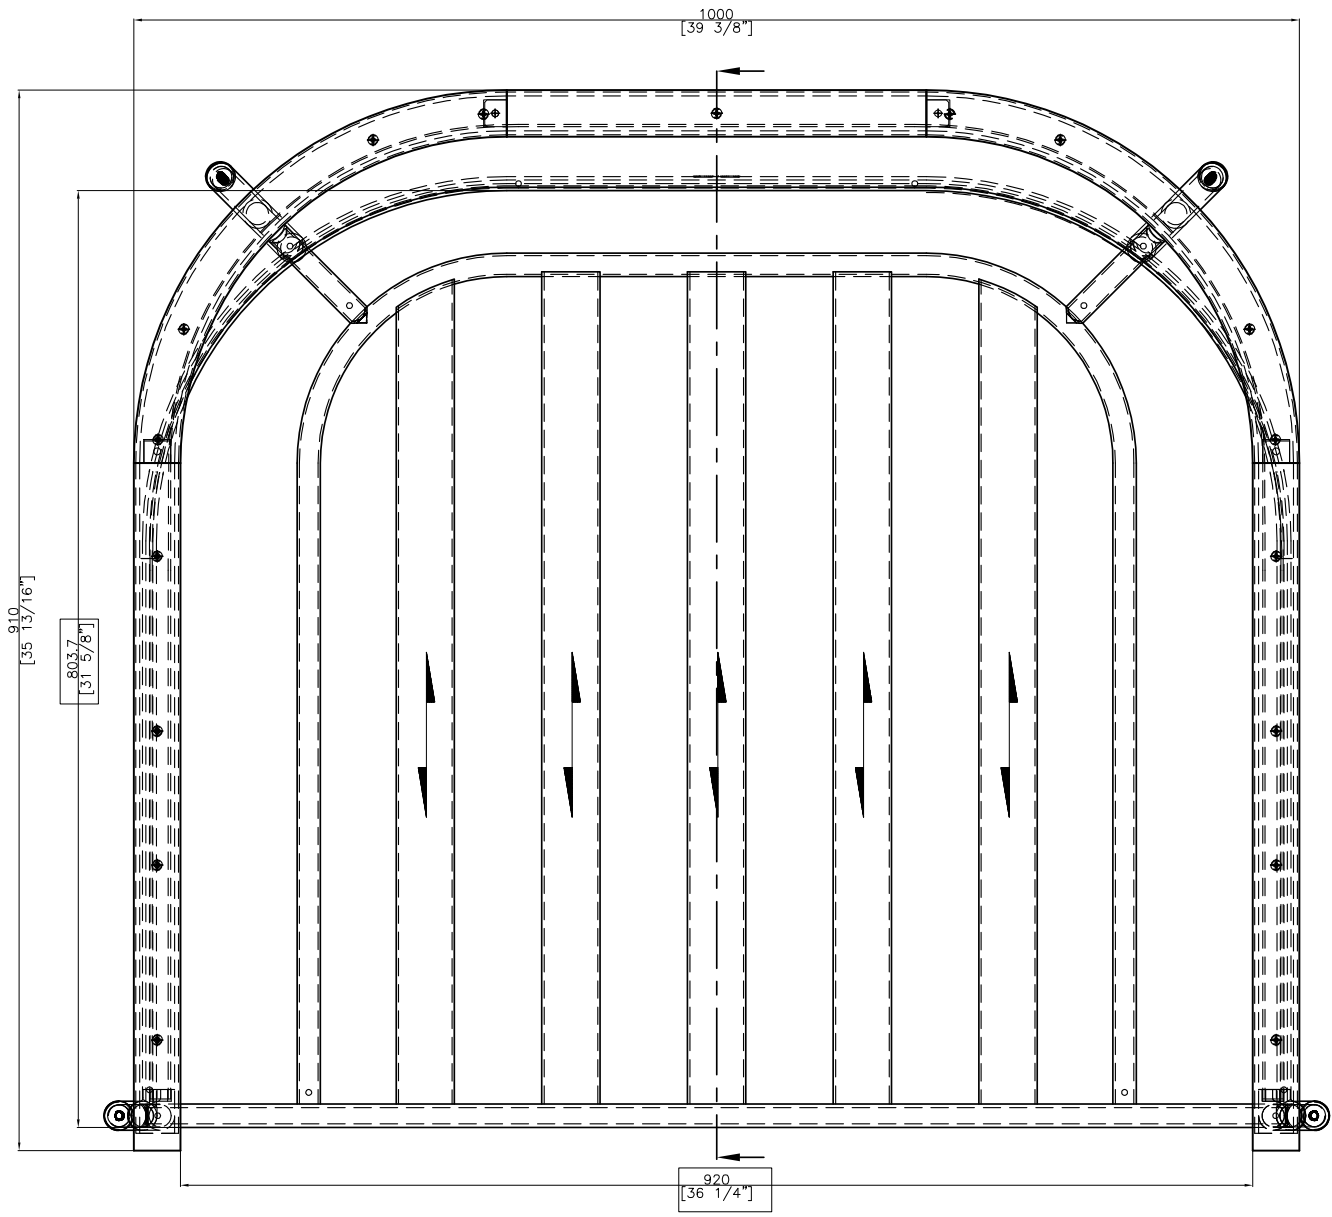

OASIQ

DWG.NO: FAEOA14-1

TITLE :ISO VIEW

DIM EXT: 910x1051.4x720 MM.

MATERIAL: TEAK+AL

DRAWN BY :SARANYA

FINISH DATE		ISO
PREPAER DATE: 18-10-18	KHAN	SCALE : 1:1
BEGIN DATE : 3-02-16	JACK	
		P. 1

FRONT VIEW

OASIQ	DWG.NO: FAEOA14-1	TITLE :FRONT VIEW	DIM EXT: 910x1051.4x720 MM.	MATERIAL: TEAK+AL	DRAWN BY :SARANYA	FINISH DATE		EF
						PREPAR DATE: 25-05-18	KHAN	SCALE : 1:1
						BEGIN DATE : 3-02-16	JACK	P. 3

OASIQ	DWG.NO: FAEOA14-1	TITLE :SIDE VIEW	DIM EXT: 910x1051.4x720 MM.	MATERIAL: TEAK+AL	DRAWN BY : SARANYA	FINISH DATE		ES
						PREPAER DATE: 18-10-18	KHAN	SCALE : 1:1
						BEGIN DATE : 3-02-18	JACK	

TOP VIEW

OASIQ	DWG.NO:FAEOA14-1	TITLE :TOP VIEW	DIM EXT:910x1051.4x720 MM.	MATERIAL: TEAK+AL	DRAWN BY :SARANYA	FINISH DATE		ET
						PREPAER DATE: 25-05-18	KHAN	SCALE : 1:1
						BEGIN DATE : 3-02-16	JACK	⊕ ⊞