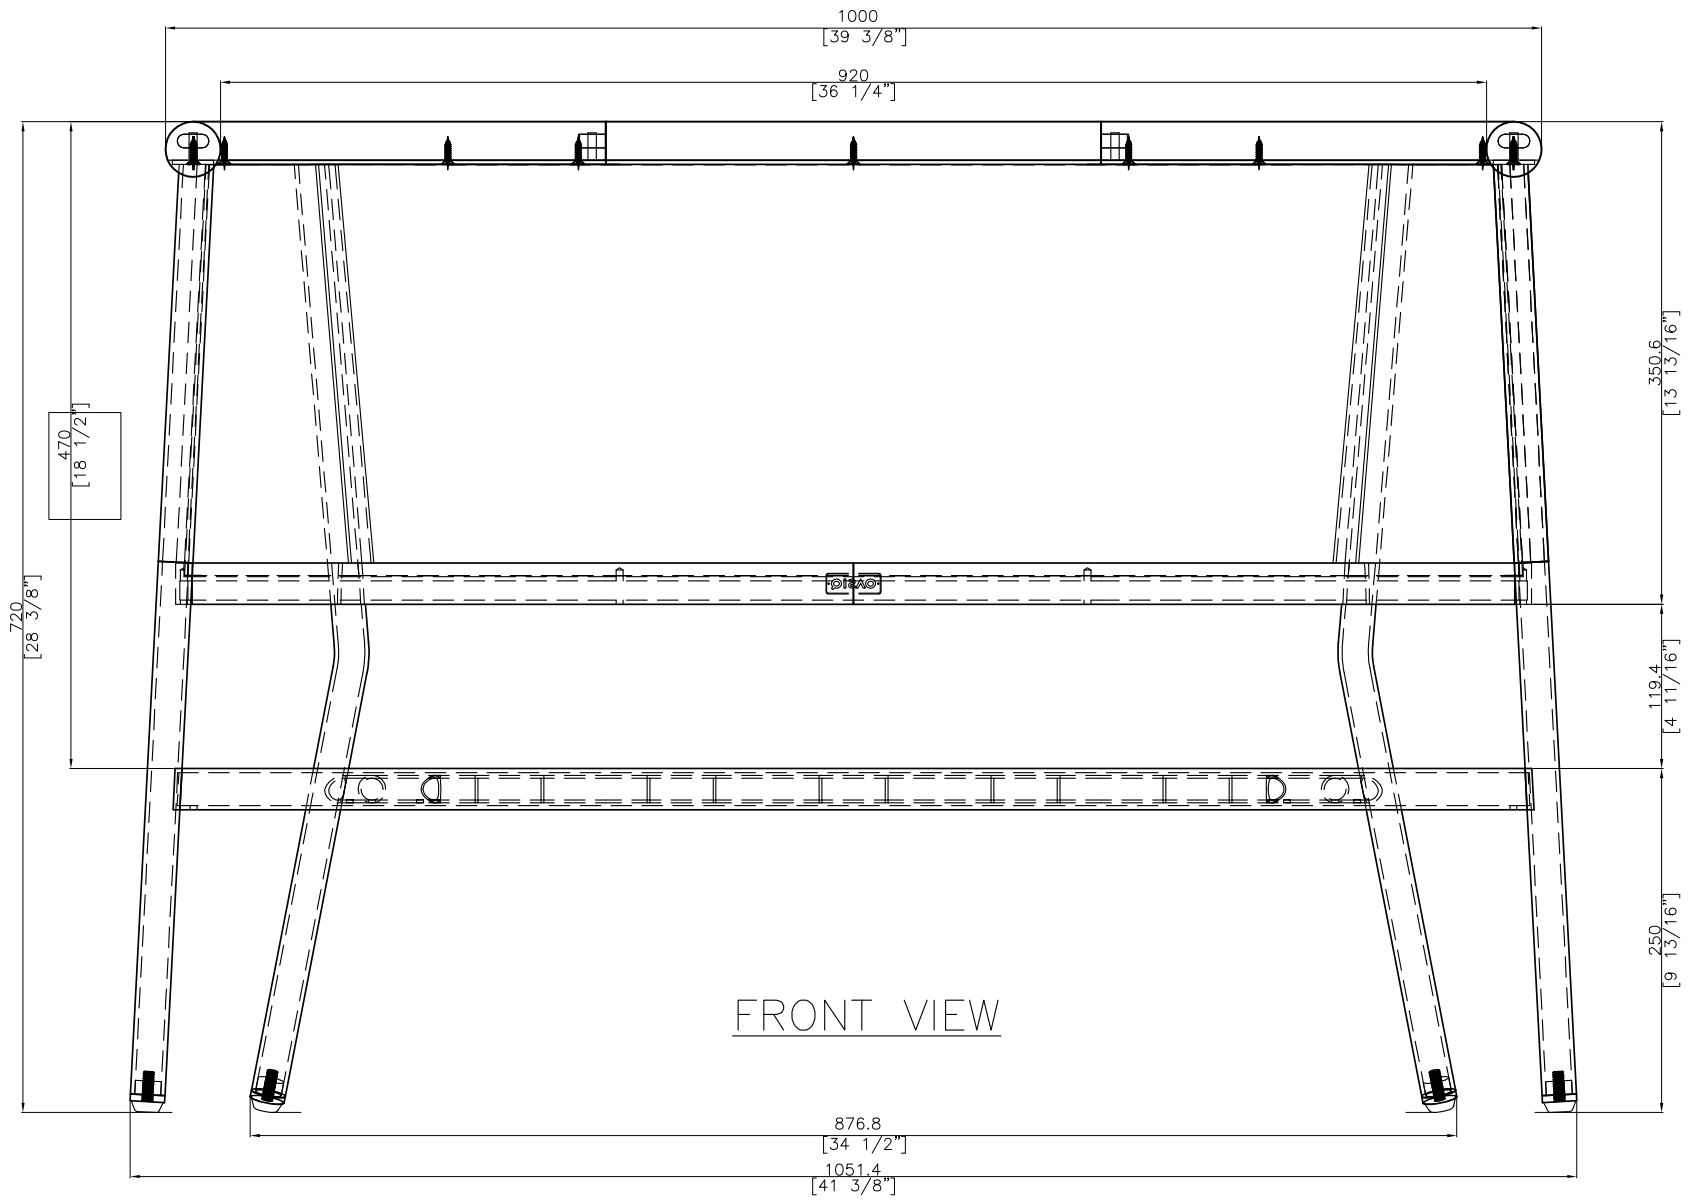

OASIQ

DWG.NO: FAEOA14-1

TITLE :ISO VIEW

DIM EXT: 910x1051.4x720 MM.

MATERIAL: TEAK+AL

DRAWN BY :SARANYA

FINISH DATE		ISO
PREPAER DATE: 18-10-18	KHAN	SCALE : 1:1
BEGIN DATE : 3-02-16	JACK	
		P. 1

FRONT VIEW

OASIQ	DWG.NO: FAEOA14-1	TITLE :FRONT VIEW	DIM EXT: 910x1051.4x720 MM.	MATERIAL: TEAK+AL	DRAWN BY :SARANYA	FINISH DATE		EF
						PREPAR DATE: 25-05-18	KHAN	SCALE : 1:1
						BEGIN DATE : 3-02-16	JACK	P. 3

OASIQ	DWG.NO: FAEOA14-1	TITLE :SIDE VIEW	DIM EXT: 910x1051.4x720 MM.	MATERIAL: TEAK+AL	DRAWN BY : SARANYA	FINISH DATE		ES
						PREPAER DATE: 18-10-18	KHAN	SCALE : 1:1
						BEGIN DATE : 3-02-18	JACK	

TOP VIEW

OASIQ	DWG.NO:FAEOA14-1	TITLE :TOP VIEW	DIM EXT:910x1051.4x720 MM.	MATERIAL: TEAK+AL	DRAWN BY :SARANYA	FINISH DATE		ET
						PREPAER DATE: 25-05-18	KHAN	SCALE : 1:1
						BEGIN DATE : 3-02-16	JACK	⊕ ⊞