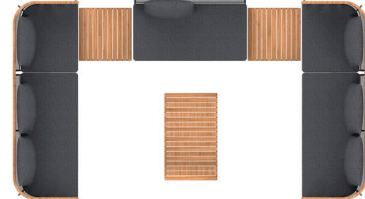

A

B

C

D

E

THE MODULAR POSSIBILITIES OF RIAD COLLECTION

F

G

H

I

J

A
 RIAD Sofa 1X
 RIAD Club Arm Chair 2X
 RIAD 122 Coffee Table with Teak Top 1X

B
 RIAD 2-Seater Arm Left 1X
 RIAD 2-Seater Arm Right 1X
 RIAD Club Arm Chair 2X
 RIAD 122 Coffee Table with Teak Top 1X

C
 RIAD 2-Seater Arm Left 1X
 RIAD Corner Seat 1X
 RIAD 2-Seater Arm Right 1X

D
 RIAD 2-Seater Arm Left 1X
 RIAD Corner Seat 1X
 RIAD Center Sofa 1X
 RIAD Corner Seat Right 1X
 RIAD 122 Coffee Table with Teak Top 1X