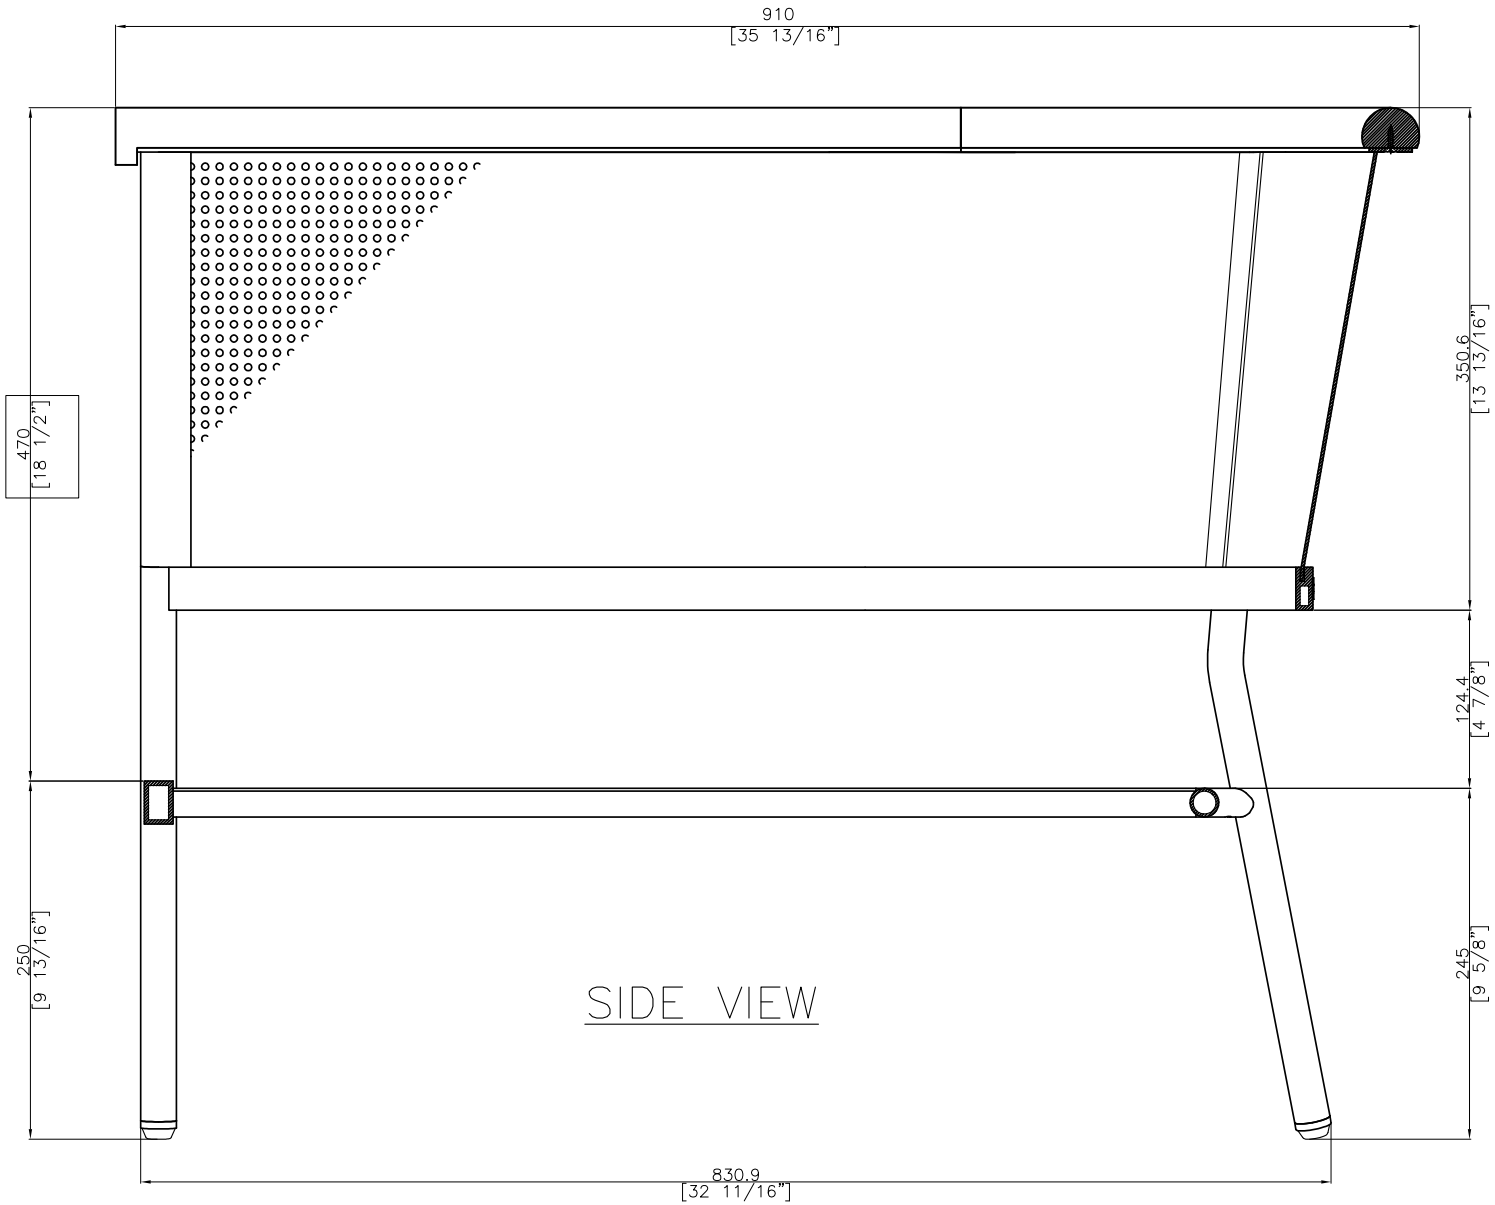

OASIQ

DWG.NO: FAEOA14-1

TITLE :ISO VIEW

DIM EXT: 910x1051.4x720 MM.

MATERIAL: TEAK+AL

DRAWN BY :SARANYA

FINISH DATE		ISO
PREPAER DATE: 18-10-18	KHAN	SCALE : 1:1
BEGIN DATE : 3-02-16	JACK	
		P. 1

FRONT VIEW

OASIQ	DWG.NO: FAEOA14-1	TITLE :FRONT VIEW	DIM EXT: 910x1051.4x720 MM.	MATERIAL: TEAK+AL	DRAWN BY :SARANYA	FINISH DATE		EF
						PREPAR DATE: 25-05-18	KHAN	SCALE : 1:1
						BEGIN DATE : 3-02-16	JACK	P. 3

OASIQ	DWG.NO: FAEOA14-1	TITLE :SIDE VIEW	DIM EXT: 910x1051.4x720 MM.	MATERIAL: TEAK+AL	DRAWN BY : SARANYA	FINISH DATE		ES
						PREPAER DATE: 18-10-18	KHAN	SCALE : 1:1
						BEGIN DATE : 3-02-18	JACK	

TOP VIEW

OASIQ	DWG.NO:FAEOA14-1	TITLE :TOP VIEW	DIM EXT:910x1051.4x720 MM.	MATERIAL: TEAK+AL	DRAWN BY :SARANYA	FINISH DATE		ET
						PREPAER DATE: 25-05-18	KHAN	SCALE : 1:1
						BEGIN DATE : 3-02-16	JACK	⊕ ⊞