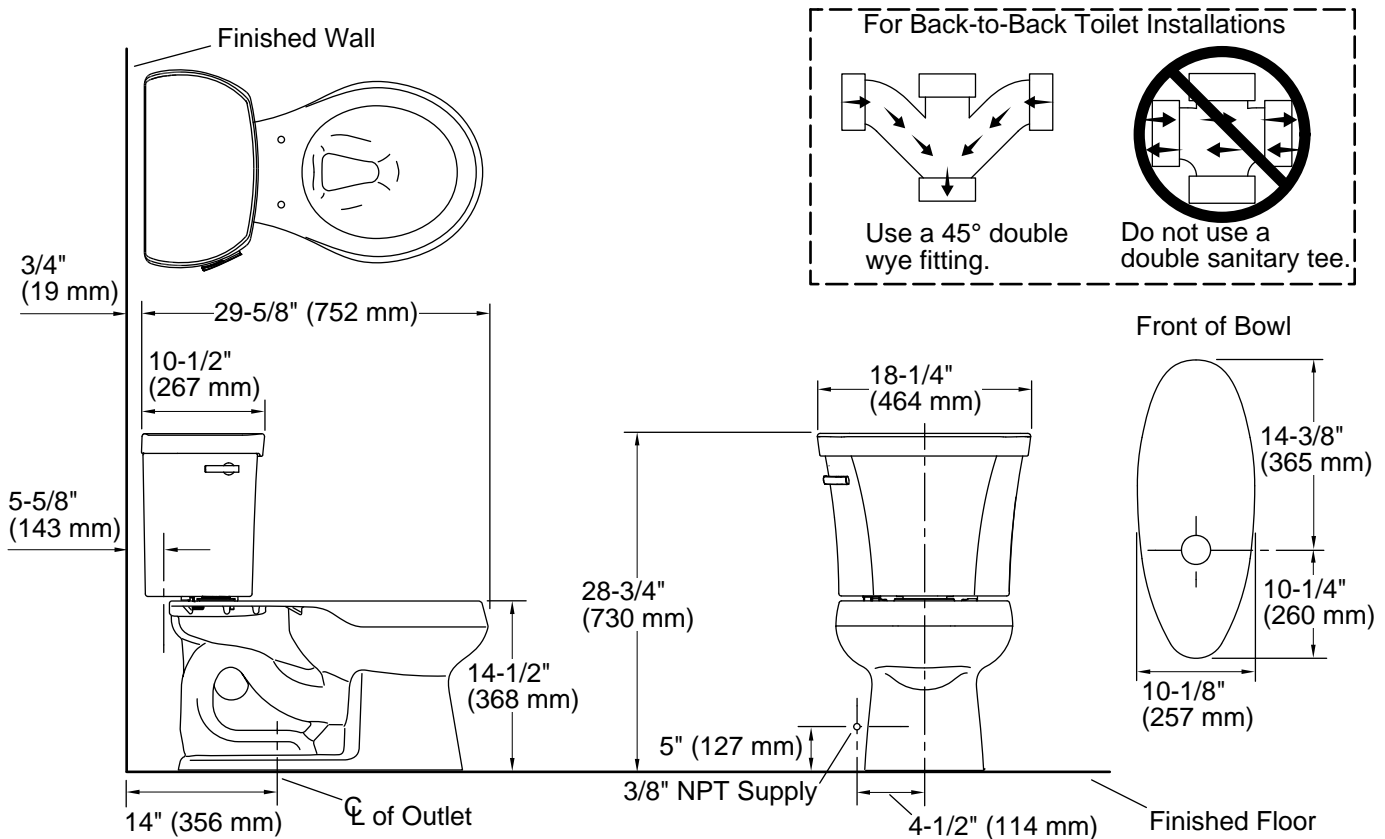

12-23-2024 20:30 - US/CA

THE BOLD LOOK
OF **KOHLER®**

Technical Information

All product dimensions are nominal.

Toilet type:	Floor-mount
Waste Outlet:	Floor
Bowl shape:	Round-front
Flush type:	Class Five
Trap passageway:	2-1/8" (54 mm)
Water surface size:	10-1/2" x 7-3/4" (267 mm x 197 mm)
Rim to water surface:	5-1/4" (133 mm)
Rough-in:	14" (356 mm)
Seat-mounting holes:	5-1/2" (140 mm)