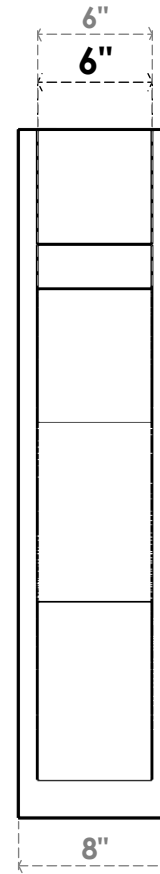

ITEM NUMBER: OUTUROC060X080X28000X36000X060X020X060FST44RCPR

6"W TOP X 8"W BACK X 28"D X 36"H X 6"T TOP X 2"T BACK TIMBERTHANE ROUGH CEDAR FUNSTON FAUX WOOD OPEN OUTLOOKER, BLOCK TOP AND BACK, 6"W CLOSED BRACE, PRIMED TAN

SIDE PROFILE

FRONT PROFILE

ISOMETRIC

GENERATED DATE : 07/06/2023

EKENA MILLWORK
2300 WEST MAIN ST.
CLARKSVILLE, TX 75426
TOLL FREE: 866-607-0453
WWW.EKENAMILLWORK.COM

NOTES

1. INSTALLATION TO BE COMPLETED IN ACCORDANCE WITH MANUFACTURER'S SPECIFICATIONS.
2. DRAWING MAY NOT BE TO SCALE
3. THIS DRAWING IS INTENDED FOR DESIGN AND PLANNING PURPOSES ONLY.
4. ALL INFORMATION CONTAINED HEREIN WAS CURRENT AT THE TIME OF DEVELOPMENT BUT MUST BE REVIEWED AND APPROVED BY THE PRODUCT MANUFACTURER TO BE CONSIDERED ACCURATE.
5. TIMBERTHANE ARCHITECTURAL PRODUCTS ARE MADE FROM HIGH DENSITY URETHANE AND COME FACTORY PRIMED