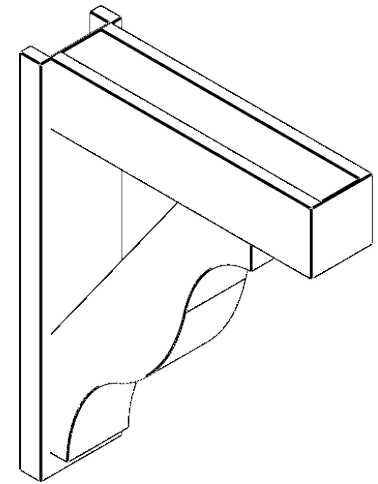

ITEM NUMBER: OUTUROC060X080X28000X36000X060X020X060FST44RCPR

6"W TOP X 8"W BACK X 28"D X 36"H X 6"T TOP X 2"T BACK TIMBERTHANE ROUGH CEDAR FUNSTON FAUX WOOD OPEN OUTLOOKER, BLOCK TOP AND BACK, 6"W CLOSED BRACE, PRIMED TAN

SIDE PROFILE

FRONT PROFILE

ISOMETRIC

GENERATED DATE : 07/06/2023

EKENA MILLWORK
2300 WEST MAIN ST.
CLARKSVILLE, TX 75426
TOLL FREE: 866-607-0453
WWW.EKENAMILLWORK.COM

NOTES

1. INSTALLATION TO BE COMPLETED IN ACCORDANCE WITH MANUFACTURER'S SPECIFICATIONS.
2. DRAWING MAY NOT BE TO SCALE
3. THIS DRAWING IS INTENDED FOR DESIGN AND PLANNING PURPOSES ONLY.
4. ALL INFORMATION CONTAINED HEREIN WAS CURRENT AT THE TIME OF DEVELOPMENT BUT MUST BE REVIEWED AND APPROVED BY THE PRODUCT MANUFACTURER TO BE CONSIDERED ACCURATE.
5. TIMBERTHANE ARCHITECTURAL PRODUCTS ARE MADE FROM HIGH DENSITY URETHANE AND COME FACTORY PRIMED