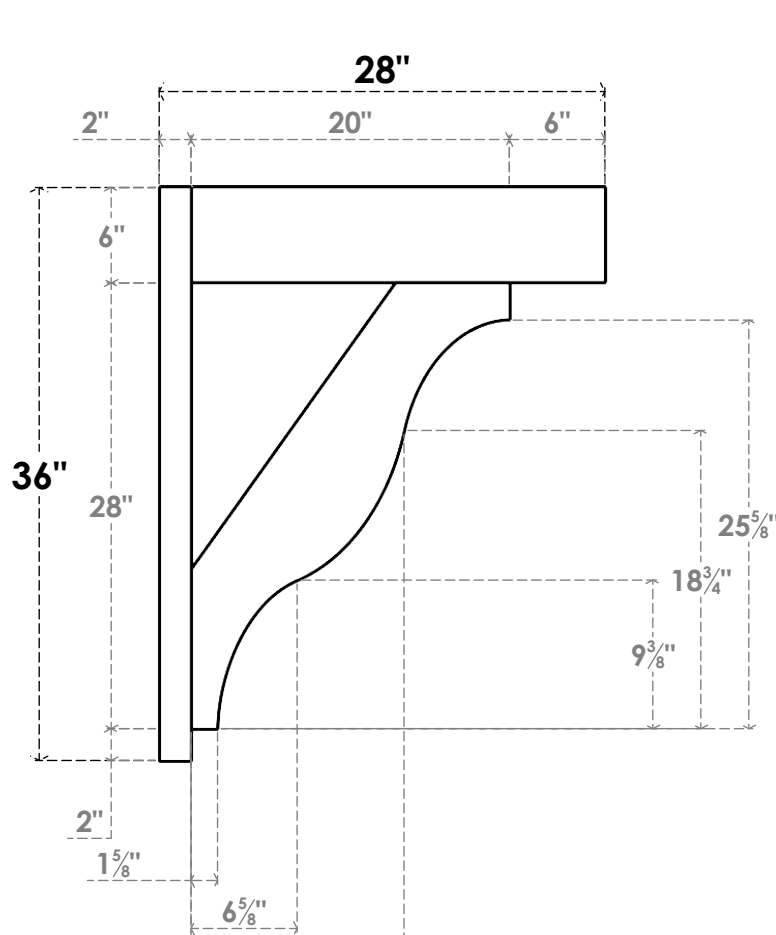

ITEM NUMBER: OUTUROC060X080X28000X36000X060X020X060FST44RCPR

6"W TOP X 8"W BACK X 28"D X 36"H X 6"T TOP X 2"T BACK TIMBERTHANE ROUGH CEDAR FUNSTON FAUX WOOD OPEN OUTLOOKER, BLOCK TOP AND BACK, 6"W CLOSED BRACE, PRIMED TAN

SIDE PROFILE

FRONT PROFILE

ISOMETRIC

GENERATED DATE : 07/06/2023

EKENA MILLWORK
2300 WEST MAIN ST.
CLARKSVILLE, TX 75426
TOLL FREE: 866-607-0453
WWW.EKENAMILLWORK.COM

NOTES

1. INSTALLATION TO BE COMPLETED IN ACCORDANCE WITH MANUFACTURER'S SPECIFICATIONS.
2. DRAWING MAY NOT BE TO SCALE
3. THIS DRAWING IS INTENDED FOR DESIGN AND PLANNING PURPOSES ONLY.
4. ALL INFORMATION CONTAINED HEREIN WAS CURRENT AT THE TIME OF DEVELOPMENT BUT MUST BE REVIEWED AND APPROVED BY THE PRODUCT MANUFACTURER TO BE CONSIDERED ACCURATE.
5. TIMBERTHANE ARCHITECTURAL PRODUCTS ARE MADE FROM HIGH DENSITY URETHANE AND COME FACTORY PRIMED