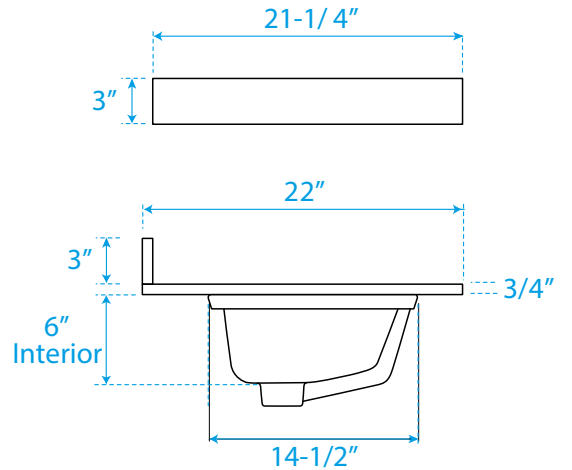

WYNDHAM COLLECTION

TOP VIEW OF VANITY CABINET

*Note: All measurements are $\pm 1/4"$.

WC-9292-42-SGL Quartz

WYNDHAM COLLECTION

Note: Side splash is reversible. All measurements are $\pm 1/4"$.

WC-QC3-42-SGL-TOP