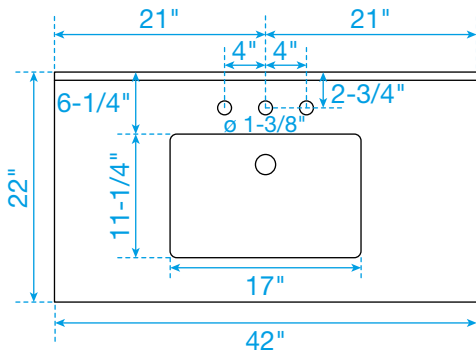

WYNDHAM COLLECTION

TOP VIEW OF VANITY CABINET

*Note: All measurements are $\pm 1/4"$.

WC-9292-42-SGL Quartz

WYNDHAM COLLECTION

Note: Side splash is reversible. All measurements are $\pm 1/4"$.

WC-QC3-42-SGL-TOP