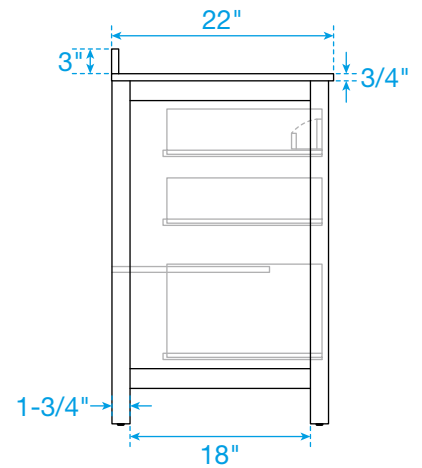

WYNDHAM COLLECTION

TOP VIEW OF VANITY CABINET

*Note: All measurements are $\pm 1/4"$.

WC-9292-42-SGL Quartz

WYNDHAM COLLECTION

Note: Side splash is reversible. All measurements are $\pm 1/4"$.

WC-QC3-42-SGL-TOP