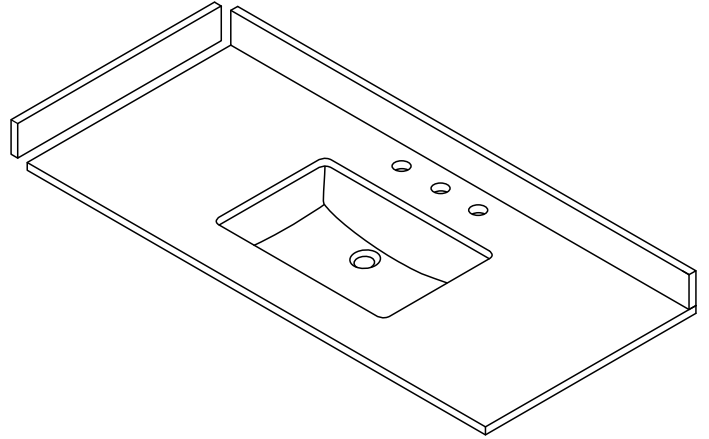

WYNDHAM COLLECTION

TOP VIEW OF VANITY CABINET

*Note: All measurements are $\pm 1/4"$.

WC-9292-42-SGL Quartz

WYNDHAM COLLECTION

Note: Side splash is reversible. All measurements are $\pm 1/4"$.

WC-QC3-42-SGL-TOP