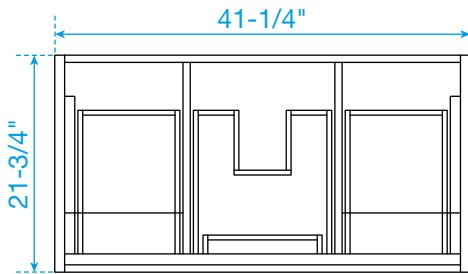

WYNDHAM COLLECTION

TOP VIEW OF VANITY CABINET

*Note: All measurements are $\pm 1/4"$.

WC-9292-42-SGL Quartz

WYNDHAM COLLECTION

Note: Side splash is reversible. All measurements are $\pm 1/4"$.

WC-QC3-42-SGL-TOP