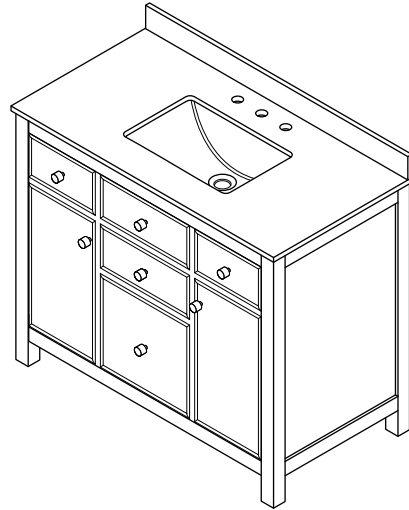

WYNDHAM COLLECTION

TOP VIEW OF VANITY CABINET

*Note: All measurements are $\pm 1/4"$.

WC-9292-42-SGL Quartz

WYNDHAM COLLECTION

Note: Side splash is reversible. All measurements are $\pm 1/4"$.

WC-QC3-42-SGL-TOP