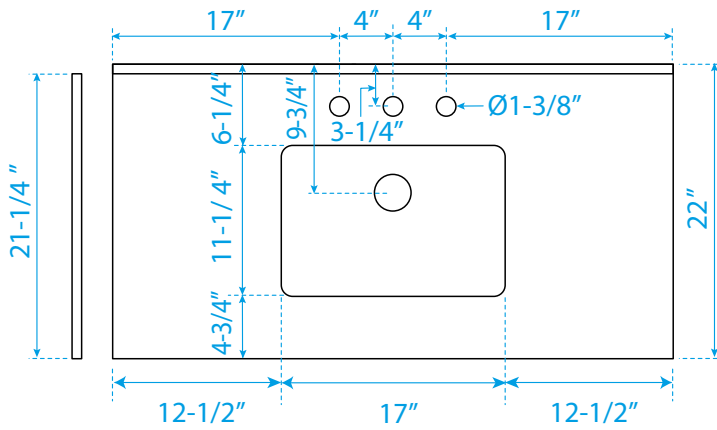

WYNDHAM COLLECTION

TOP VIEW OF VANITY CABINET

*Note: All measurements are $\pm 1/4"$.

WC-9292-42-SGL Quartz

WYNDHAM COLLECTION

Note: Side splash is reversible. All measurements are $\pm 1/4"$.

WC-QC3-42-SGL-TOP