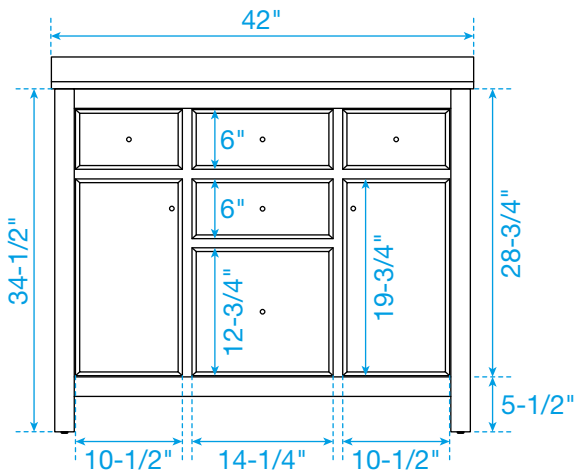

WYNDHAM COLLECTION

TOP VIEW OF VANITY CABINET

*Note: All measurements are $\pm 1/4"$.

WC-9292-42-SGL Quartz

WYNDHAM COLLECTION

Note: Side splash is reversible. All measurements are $\pm 1/4"$.

WC-QC3-42-SGL-TOP