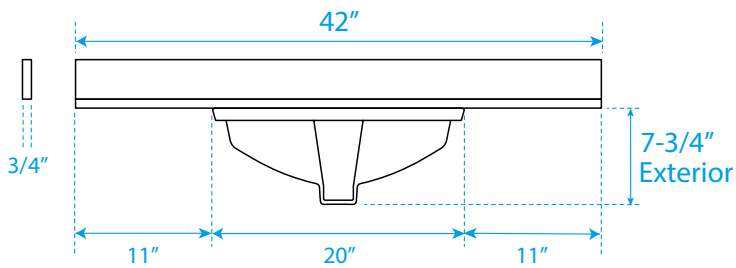

WYNDHAM COLLECTION

TOP VIEW OF VANITY CABINET

*Note: All measurements are $\pm 1/4"$.

WC-9292-42-SGL Quartz

WYNDHAM COLLECTION

Note: Side splash is reversible. All measurements are $\pm 1/4"$.

WC-QC3-42-SGL-TOP