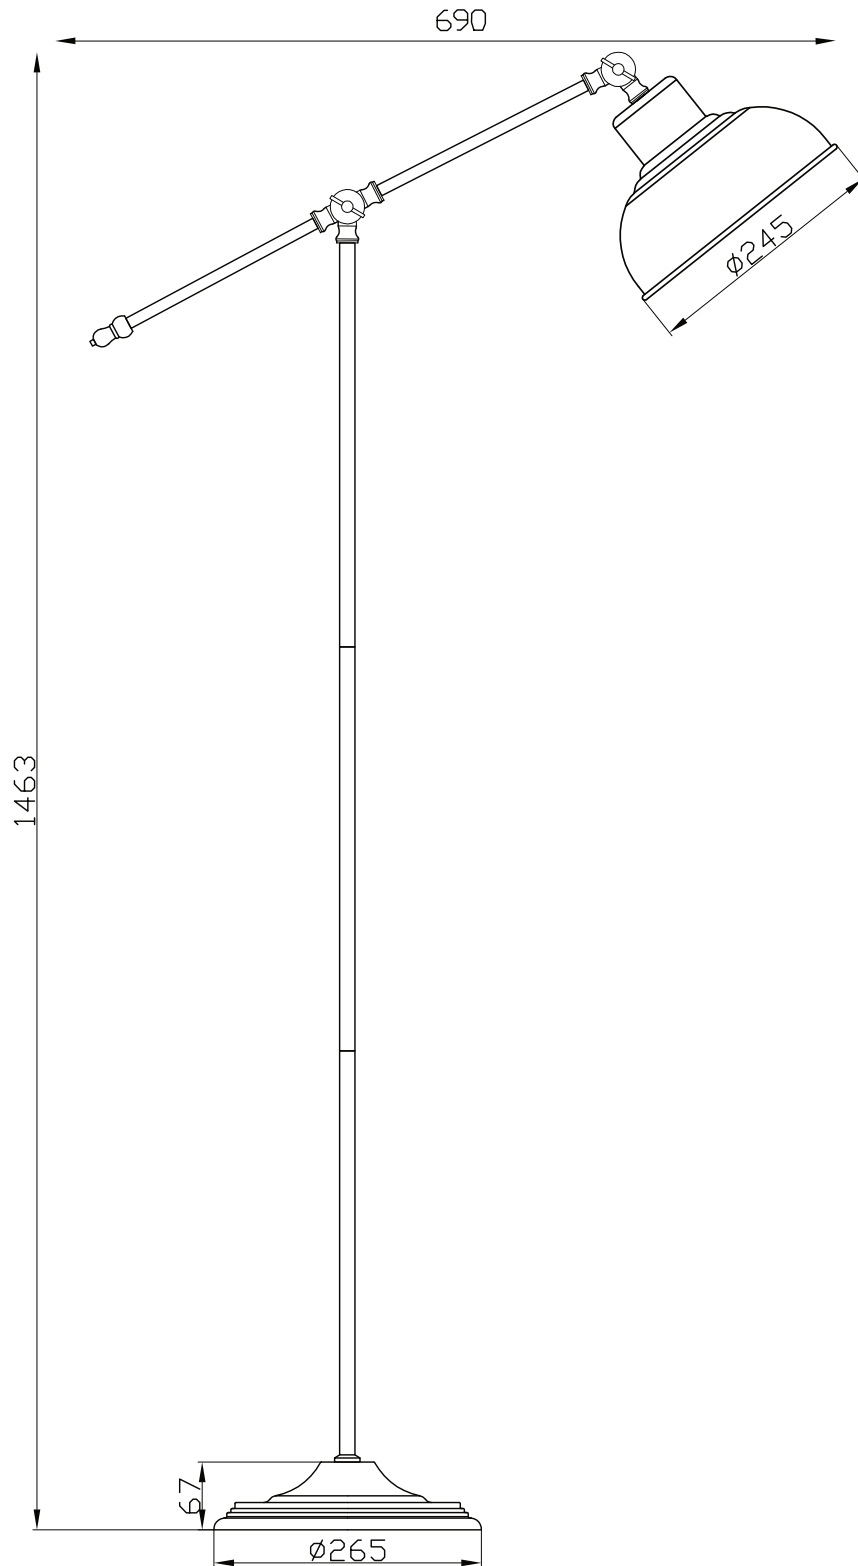

Satin Nickel Lever Arm Floor Lamp

CERTIFICATION