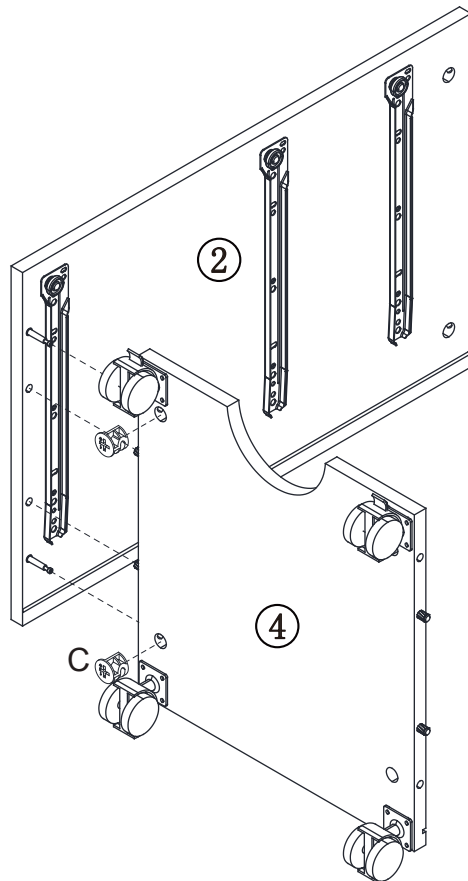

Assembly Instructions

3

A X4	L X2	M X2	N X16

4

C X2