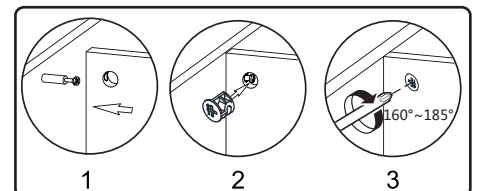

Assembly Instructions

3

A X4	L X2	M X2	N X16

4

C X2