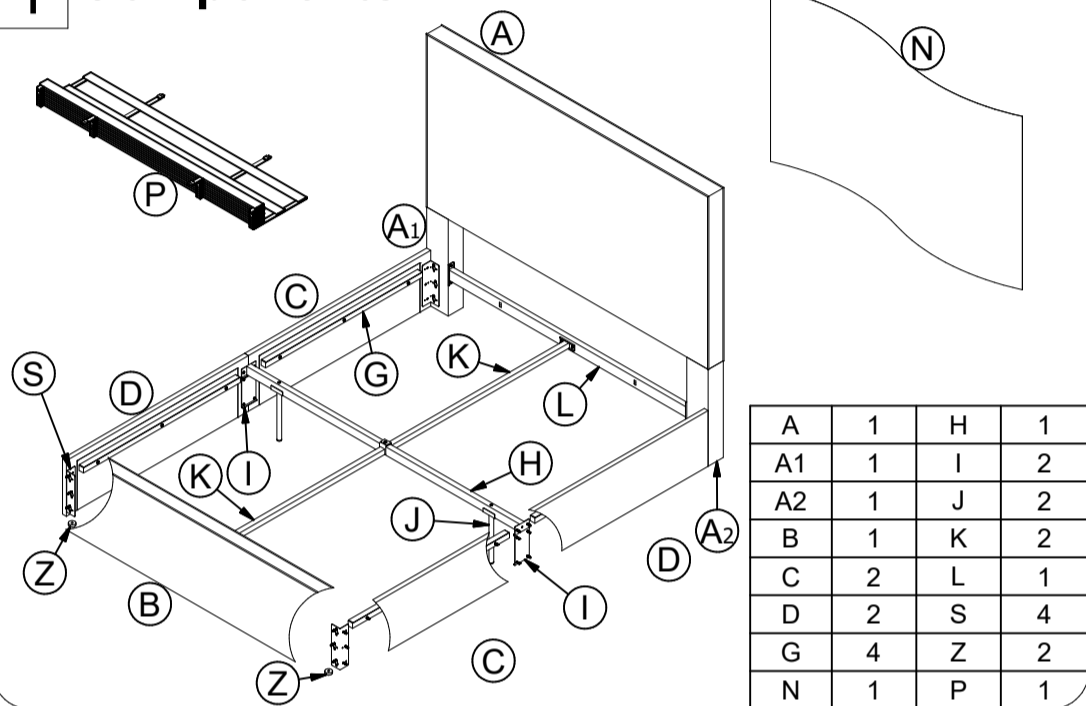

scan for the assembly video

PPEUS042

When replacement request, please tell us Component Alphabet and Model Number.

▲ Weight Limit: 1000 LBS / 454 KG

1		1/4"*3/4"	40
2		1/4"*1 9/16"	12
3		1/4"*1 3/4"	6
4		1/4" Washer	6
5		5/16"*1 3/16"	1
6		4mm Allen Key	1
7		4mm Ratchet Wrench	1
8		1/4"*1"	12

1 Components

6

7

1 X 6

8

1 X 4

9

1 X 4 5 X 1