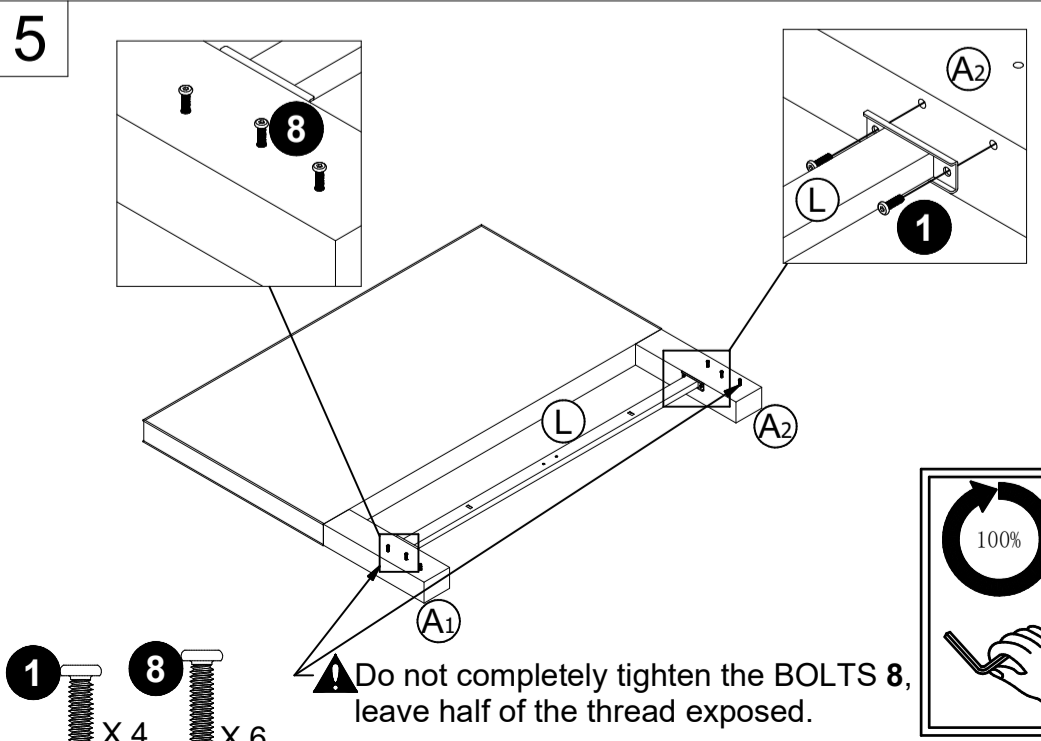

1 Components