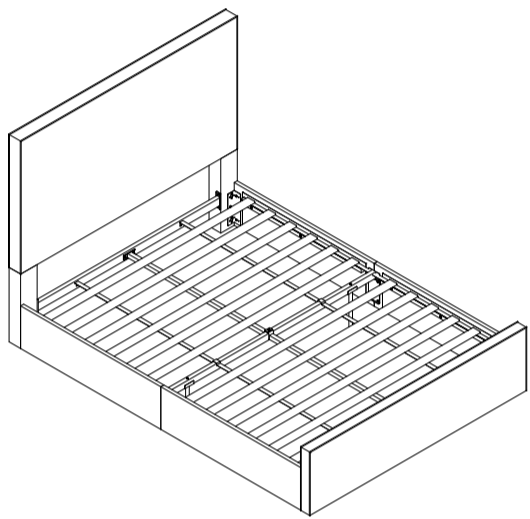

scan for the assembly video

PPEUS042

When replacement request, please tell us Component Alphabet and Model Number.

▲ Weight Limit: 1000 LBS / 454 KG

1		1/4"*3/4"	40
2		1/4"*1 9/16"	12
3		1/4"*1 3/4"	6
4		1/4" Washer	6
5		5/16"*1 3/16"	1
6		4mm Allen Key	1
7		4mm Ratchet Wrench	1
8		1/4"*1"	12

1 Components

6

7

1 X 6

8

1 X 4

9

1 X 4 5 X 1