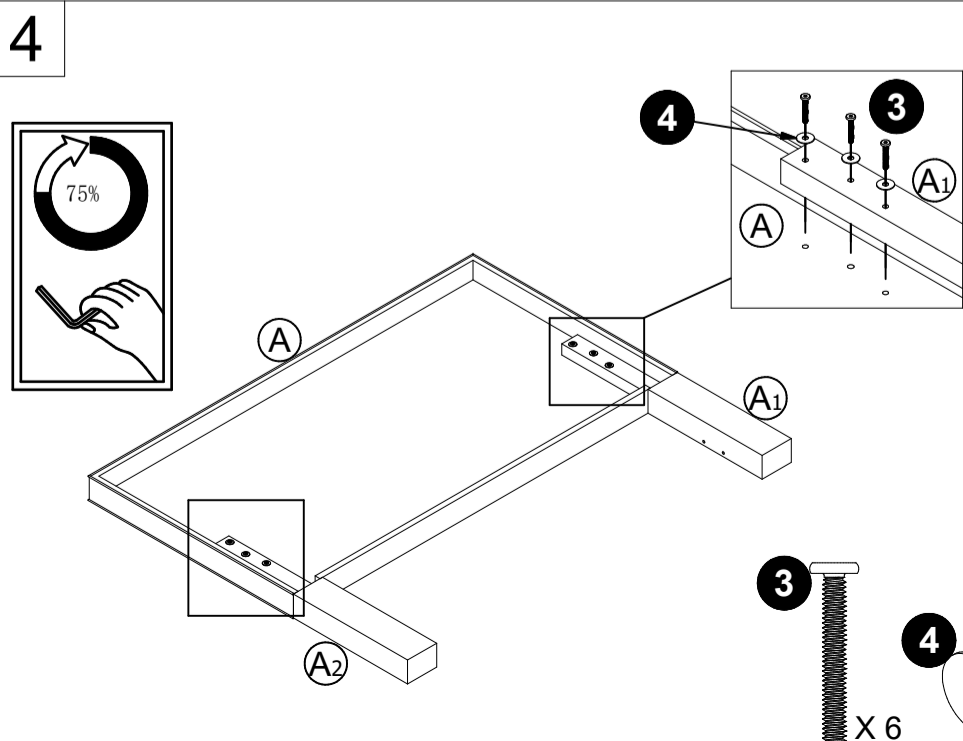

scan for the assembly video

PPEUS042

When replacement request, please tell us Component Alphabet and Model Number.

▲ Weight Limit: 1000 LBS / 454 KG

1		1/4"*3/4"	40
2		1/4"*1 9/16"	12
3		1/4"*1 3/4"	6
4		1/4" Washer	6
5		5/16"*1 3/16"	1
6		4mm Allen Key	1
7		4mm Ratchet Wrench	1
8		1/4"*1"	12

1 Components

6

7

1 X 6

8

1 X 4

9

1 X 4 5 X 1

10

2 X 12

11

12

13

▲ WARNINGS:
 For safety reasons and to prevent injuries:
 • This bed is not intended for use by children under 4 years old.
 • Prohibit jumping and horseplay on this bed.
 • Do not use risers under this bed.