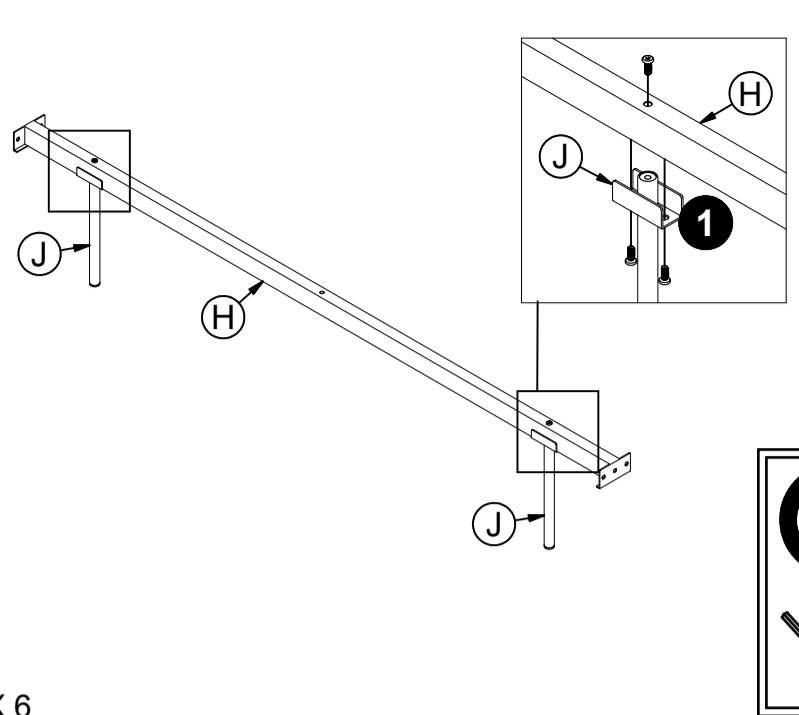

scan for the assembly video

PPEUS042

When replacement request, please tell us Component Alphabet and Model Number.

▲ Weight Limit: 1000 LBS / 454 KG

1		1/4"*3/4"	40
2		1/4"*1 9/16"	12
3		1/4"*1 3/4"	6
4		1/4" Washer	6
5		5/16"*1 3/16"	1
6		4mm Allen Key	1
7		4mm Ratchet Wrench	1
8		1/4"*1"	12

1 Components

6

7

1 X 6

8

1 X 4

9

1 X 4 5 X 1