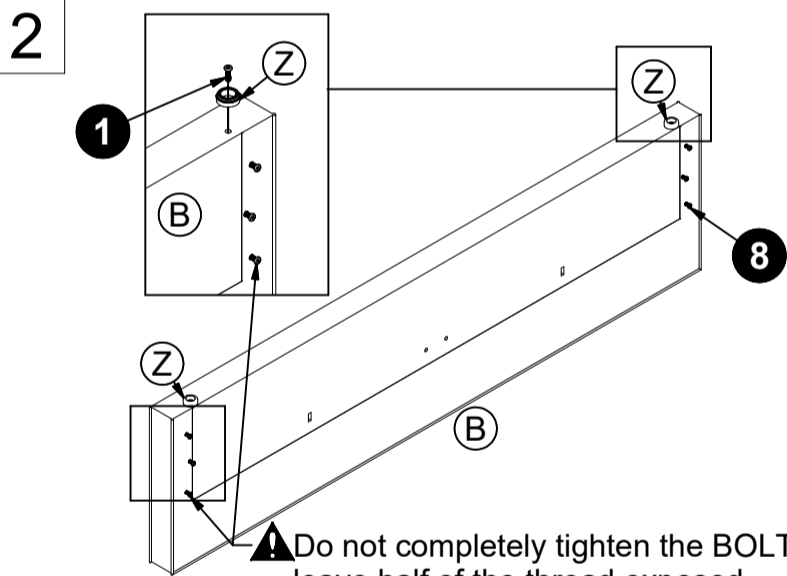

1 Components