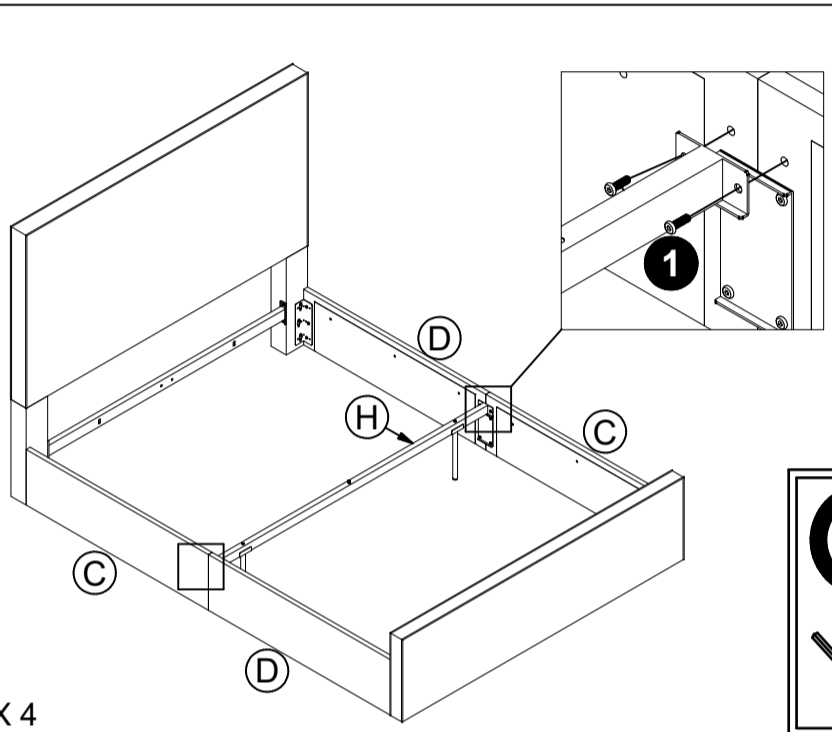

scan for the assembly video

PPEUS042

When replacement request, please tell us Component Alphabet and Model Number.

▲ Weight Limit: 1000 LBS / 454 KG

1		1/4"*3/4"	40
2		1/4"*1 9/16"	12
3		1/4"*1 3/4"	6
4		1/4" Washer	6
5		5/16"*1 3/16"	1
6		4mm Allen Key	1
7		4mm Ratchet Wrench	1
8		1/4"*1"	12

1 Components

6

7

1 X 6

8

1 X 4

9

1 X 4 5 X 1

10

2 X 12

11

12

13

▲ WARNINGS:
 For safety reasons and to prevent injuries:
 • This bed is not intended for use by children under 4 years old.
 • Prohibit jumping and horseplay on this bed.
 • Do not use risers under this bed.