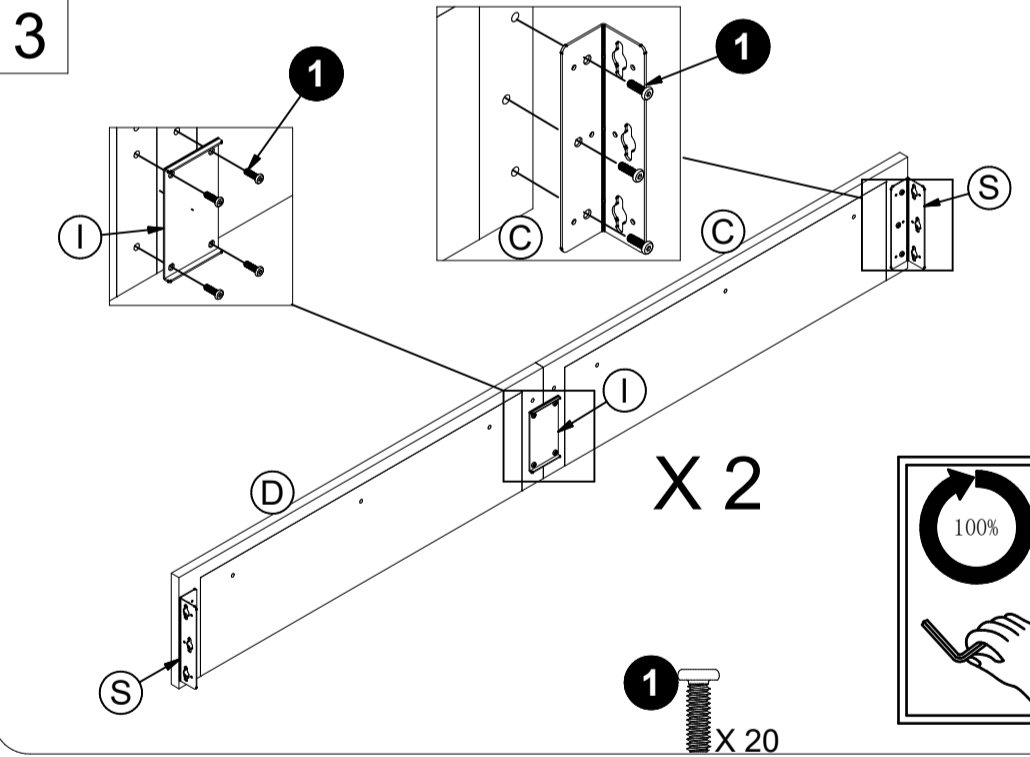

scan for the assembly video

PPEUS042

When replacement request, please tell us Component Alphabet and Model Number.

▲ Weight Limit: 1000 LBS / 454 KG

1		1/4"*3/4"	40
2		1/4"*1 9/16"	12
3		1/4"*1 3/4"	6
4		1/4" Washer	6
5		5/16"*1 3/16"	1
6		4mm Allen Key	1
7		4mm Ratchet Wrench	1
8		1/4"*1"	12

1 Components

6

7

1 X 6

8

1 X 4

9

1 X 4 5 X 1

10

2 X 12

11

12

13

▲ WARNINGS:
 For safety reasons and to prevent injuries:
 • This bed is not intended for use by children under 4 years old.
 • Prohibit jumping and horseplay on this bed.
 • Do not use risers under this bed.