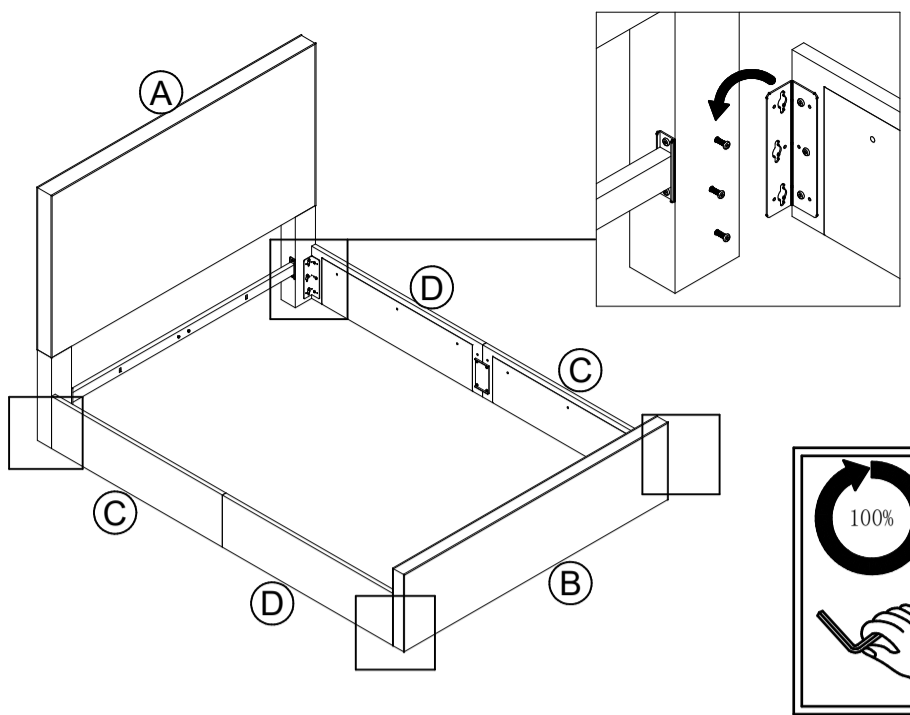

scan for the assembly video

PPEUS042

When replacement request, please tell us Component Alphabet and Model Number.

▲ Weight Limit: 1000 LBS / 454 KG

1		1/4"*3/4"	40
2		1/4"*1 9/16"	12
3		1/4"*1 3/4"	6
4		1/4" Washer	6
5		5/16"*1 3/16"	1
6		4mm Allen Key	1
7		4mm Ratchet Wrench	1
8		1/4"*1"	12

1 Components

6

7

1 X 6

8

1 X 4

9

1 X 4 5 X 1

10

2 X 12

11

12

13

▲ WARNINGS:
 For safety reasons and to prevent injuries:
 • This bed is not intended for use by children under 4 years old.
 • Prohibit jumping and horseplay on this bed.
 • Do not use risers under this bed.