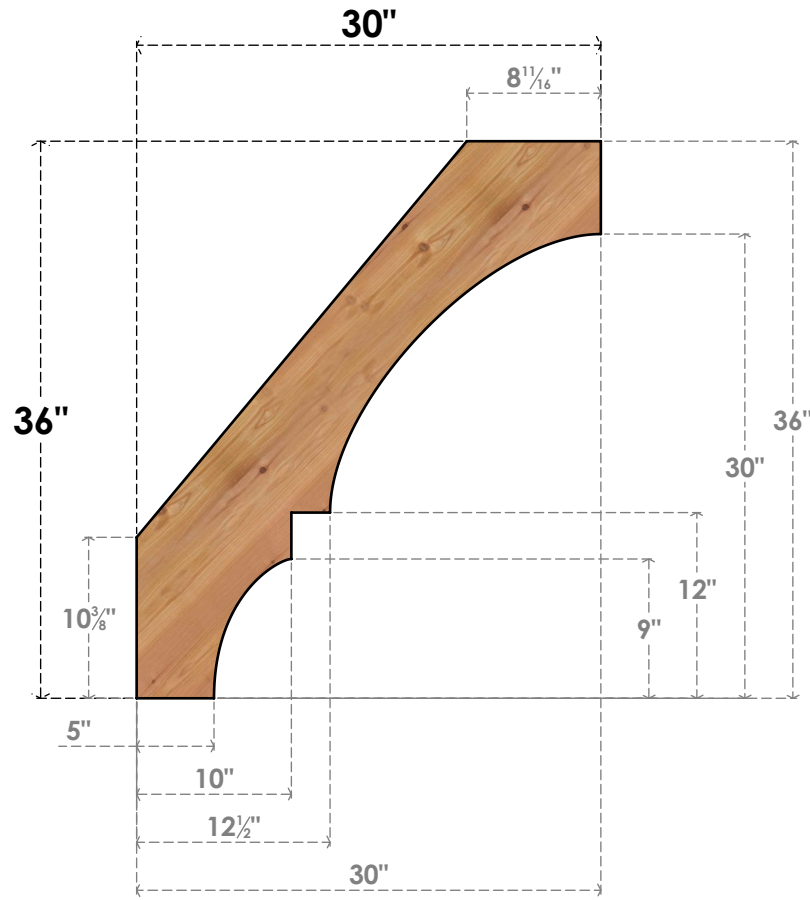

BRC04X30X36BOA00SWR

3 1/2"W X 30"D X 36"H BALBOA SMOOTH BRACE, WESTERN RED CEDAR

SIDE

FRONT

EKENA MILLWORK
 2300 WEST MAIN ST.
 CLARKSVILLE, TX 75426
 TOLL FREE: 866-607-0453
 WWW.EKENAMILLWORK.COM

NOTES

1. INSTALLATION TO BE COMPLETED IN ACCORDANCE WITH MANUFACTURER'S SPECIFICATIONS.
2. DRAWING MAY NOT BE TO SCALE
3. THIS DRAWING IS INTENDED FOR DESIGN AND PLANNING PURPOSES ONLY.
4. ALL INFORMATION CONTAINED HEREIN WAS CURRENT AT THE TIME OF DEVELOPMENT BUT MUST BE REVIEWED AND APPROVED BY THE PRODUCT MANUFACTURER TO BE CONSIDERED ACCURATE.
5. PRODUCTS ARE NOT KILN DRIED. THIS ITEM IS UNIQUE AND WILL CONTAIN THE NATURAL VARIATIONS THAT THE WOOD SPECIES OFFERS. THIS MAY RESULT IN VARIATIONS UP TO 1/4"