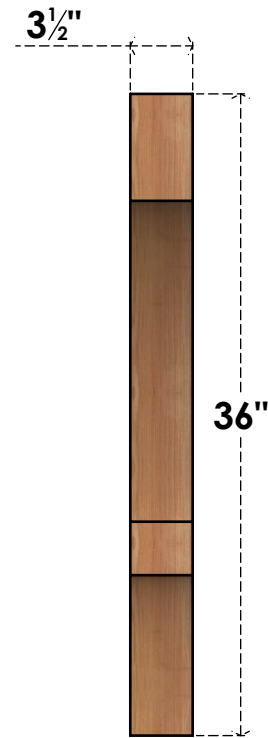

BRC04X30X36BOA00SWR

3 1/2"W X 30"D X 36"H BALBOA SMOOTH BRACE, WESTERN RED CEDAR

SIDE

FRONT

EKENA MILLWORK
 2300 WEST MAIN ST.
 CLARKSVILLE, TX 75426
 TOLL FREE: 866-607-0453
 WWW.EKENAMILLWORK.COM

NOTES

1. INSTALLATION TO BE COMPLETED IN ACCORDANCE WITH MANUFACTURER'S SPECIFICATIONS.
2. DRAWING MAY NOT BE TO SCALE
3. THIS DRAWING IS INTENDED FOR DESIGN AND PLANNING PURPOSES ONLY.
4. ALL INFORMATION CONTAINED HEREIN WAS CURRENT AT THE TIME OF DEVELOPMENT BUT MUST BE REVIEWED AND APPROVED BY THE PRODUCT MANUFACTURER TO BE CONSIDERED ACCURATE.
5. PRODUCTS ARE NOT KILN DRIED. THIS ITEM IS UNIQUE AND WILL CONTAIN THE NATURAL VARIATIONS THAT THE WOOD SPECIES OFFERS. THIS MAY RESULT IN VARIATIONS UP TO 1/4"