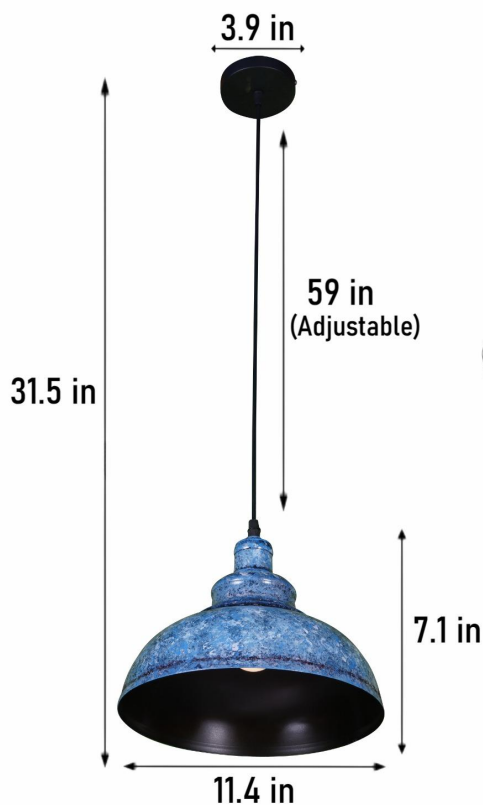

# PRODUCT DIMENSION

## E26 BASE X 1

MAX 40W PER BULB, 110V  
(INCLUDED WITH A LIGHT BULB)

**PRODUCT WEIGHT: 2.65LB**

### Product Information:

Lamp body color: black

Material: wrought iron

Control method: wall control

Light bulb model: E26 \* 1

(including warm light source)