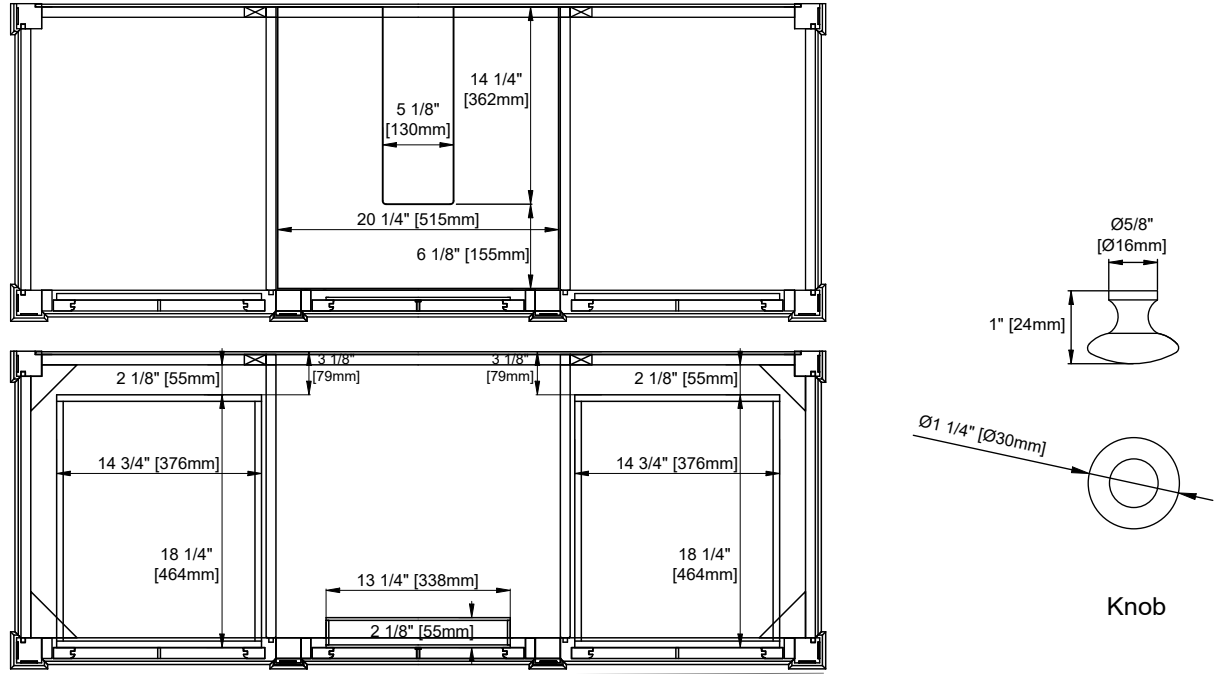

60" VANITY

VANITIES

Bright White

Features and Materials

Solids: Yellow Poplar;
Panels: Plywood
Installation Type: Floor Standing
Number of Doors: One
Number of Drawers: Six
Number of Tip Outs: One
Wooden Backsplash
Drawer Box Material and Construction: 12mm Plywood/English Dovetail Joinery
Hardware Material and Finish: Zinc Alloy in Satin Nickel Finish
Full Extension, Soft Close Glides
European Soft Close Hinges
Aluminum Laminate Drawer Liners
Vanity Top Included: NO, Optional 3cm Tops Available with Sinks
Number of Basins: One- with optional 3cm top
Fits Drain Hole Size: 1-3/4"
Overflow: Front facing
Assembly Required: Installation of optional 3cm top and sink Adjustable levelers

Dimension

Width: 58-3/8"
Depth: 22-7/8"
Height: 32-5/8"
Rough-In Height: 21-1/2"

Version: 202311

60" VANITY

VANITIES

All dimensions are nominal

60" VANITY

Side View

Back View

All dimensions are nominal