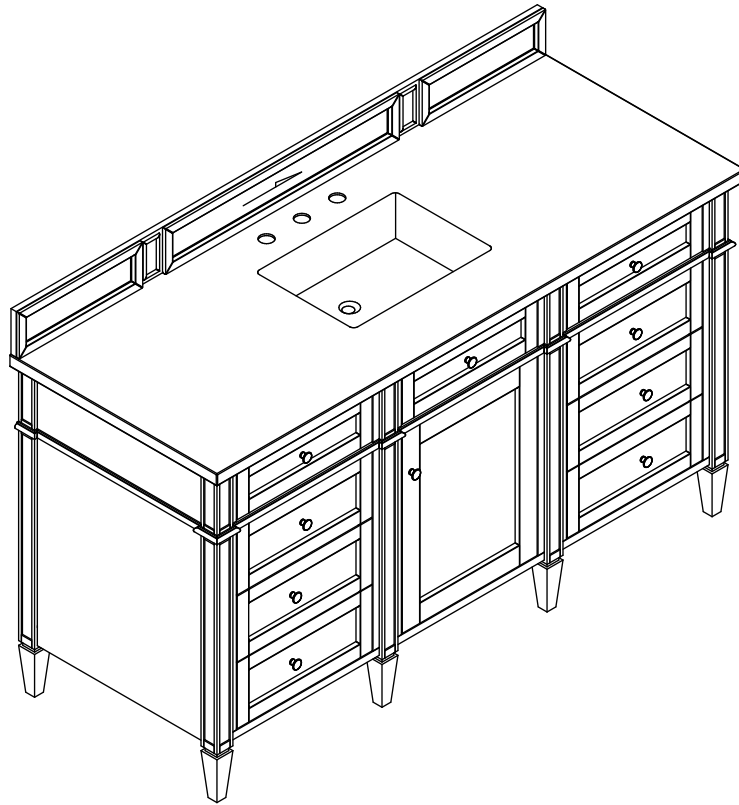

60" VANITY

VANITIES

Bright White

Features and Materials

Solids: Yellow Poplar;
Panels: Plywood
Installation Type: Floor Standing
Number of Doors: One
Number of Drawers: Six
Number of Tip Outs: One
Wooden Backsplash
Drawer Box Material and Construction: 12mm Plywood/English Dovetail Joinery
Hardware Material and Finish: Zinc Alloy in Satin Nickel Finish
Full Extension, Soft Close Glides
European Soft Close Hinges
Aluminum Laminate Drawer Liners
Vanity Top Included: NO, Optional 3cm Tops Available with Sinks
Number of Basins: One- with optional 3cm top
Fits Drain Hole Size: 1-3/4"
Overflow: Front facing
Assembly Required: Installation of optional 3cm top and sink Adjustable levelers

Dimension

Width: 58-3/8"
Depth: 22-7/8"
Height: 32-5/8"
Rough-In Height: 21-1/2"

Version: 202311

60" VANITY

VANITIES

All dimensions are nominal

60" VANITY

Side View

Back View

All dimensions are nominal