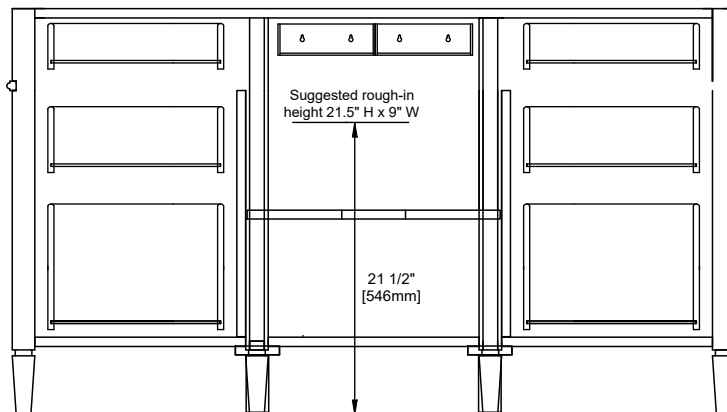

60" VANITY

VANITIES

Bright White

Features and Materials

Solids: Yellow Poplar;
Panels: Plywood
Installation Type: Floor Standing
Number of Doors: One
Number of Drawers: Six
Number of Tip Outs: One
Wooden Backsplash
Drawer Box Material and Construction: 12mm Plywood/English Dovetail Joinery
Hardware Material and Finish: Zinc Alloy in Satin Nickel Finish
Full Extension, Soft Close Glides
European Soft Close Hinges
Aluminum Laminate Drawer Liners
Vanity Top Included: NO, Optional 3cm Tops Available with Sinks
Number of Basins: One- with optional 3cm top
Fits Drain Hole Size: 1-3/4"
Overflow: Front facing
Assembly Required: Installation of optional 3cm top and sink Adjustable levelers

Dimension

Width: 58-3/8"
Depth: 22-7/8"
Height: 32-5/8"
Rough-In Height: 21-1/2"

Version: 202311

60" VANITY

VANITIES

All dimensions are nominal

60" VANITY

Side View

Back View

All dimensions are nominal