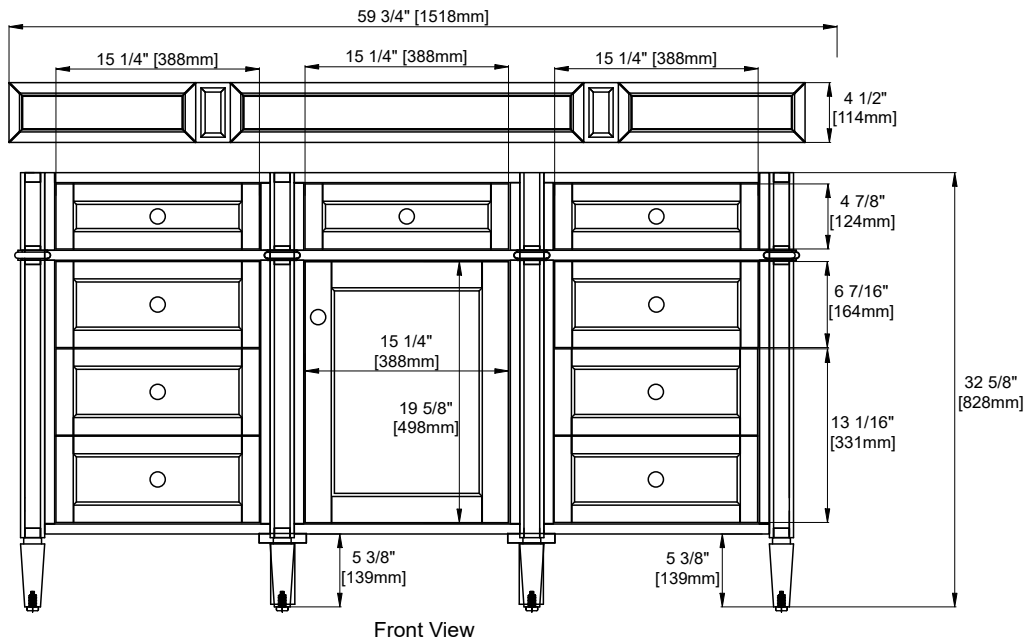

60" VANITY

VANITIES

Bright White

Features and Materials

Solids: Yellow Poplar;
Panels: Plywood
Installation Type: Floor Standing
Number of Doors: One
Number of Drawers: Six
Number of Tip Outs: One
Wooden Backsplash
Drawer Box Material and Construction: 12mm Plywood/English Dovetail Joinery
Hardware Material and Finish: Zinc Alloy in Satin Nickel Finish
Full Extension, Soft Close Glides
European Soft Close Hinges
Aluminum Laminate Drawer Liners
Vanity Top Included: NO, Optional 3cm Tops Available with Sinks
Number of Basins: One- with optional 3cm top
Fits Drain Hole Size: 1-3/4"
Overflow: Front facing
Assembly Required: Installation of optional 3cm top and sink Adjustable levelers

Dimension

Width: 58-3/8"
Depth: 22-7/8"
Height: 32-5/8"
Rough-In Height: 21-1/2"

Version: 202311

60" VANITY

VANITIES

All dimensions are nominal

60" VANITY

Side View

Back View

All dimensions are nominal