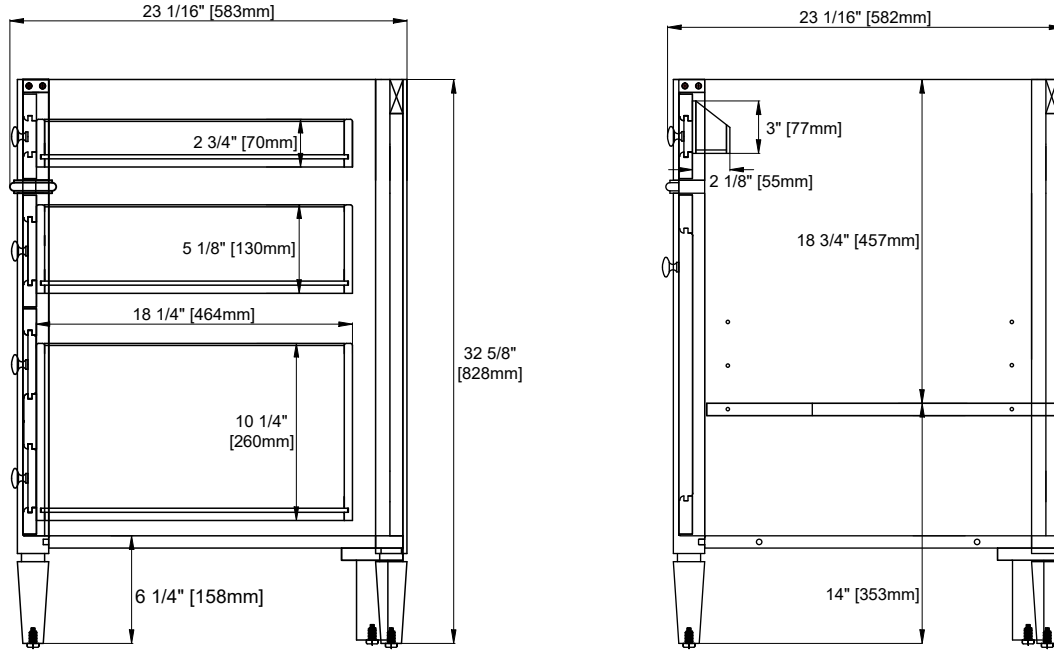

60" VANITY

VANITIES

Bright White

Features and Materials

Solids: Yellow Poplar;
Panels: Plywood
Installation Type: Floor Standing
Number of Doors: One
Number of Drawers: Six
Number of Tip Outs: One
Wooden Backsplash
Drawer Box Material and Construction: 12mm Plywood/English Dovetail Joinery
Hardware Material and Finish: Zinc Alloy in Satin Nickel Finish
Full Extension, Soft Close Glides
European Soft Close Hinges
Aluminum Laminate Drawer Liners
Vanity Top Included: NO, Optional 3cm Tops Available with Sinks
Number of Basins: One- with optional 3cm top
Fits Drain Hole Size: 1-3/4"
Overflow: Front facing
Assembly Required: Installation of optional 3cm top and sink Adjustable levelers

Dimension

Width: 58-3/8"
Depth: 22-7/8"
Height: 32-5/8"
Rough-In Height: 21-1/2"

Version: 202311

60" VANITY

VANITIES

All dimensions are nominal

60" VANITY

Side View

Back View

All dimensions are nominal