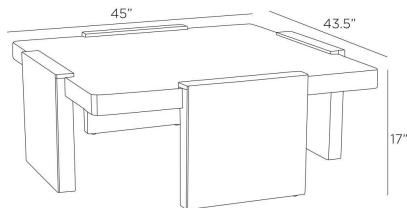

## CAMDEN COCKTAIL TABLE

FCI17

H: 17 IN, W: 45 IN, D: 43.5 IN,  
Ebony

A suspended style of ebony mango wood is greater than the sum of its parts. Passing planes that serve as its support extend above the top slab to reveal an intriguing dimensionality. Rounded at the corners. Finish will vary.

### DIMENSIONS

Foot Print	W: 45 IN, D: 43.5 IN
Leg	H: 17 IN, W: 18 IN, D: 2.5 IN
Table Top	H: 3 IN, W: 45 IN, D: 43.5 IN
Diagonal Dimension	47 IN
Clearance	13.5 IN