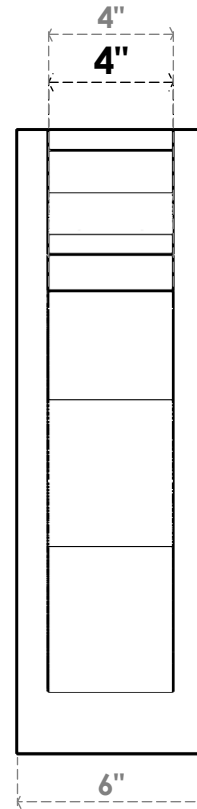

**ITEM NUMBER: OUTUROC040X060X20000X20000X040X020X040FST04RCPR**

4"W TOP X 6"W BACK X 20"D X 20"H X 4"T TOP X 2"T BACK TIMBERTHANE ROUGH CEDAR FUNSTON FAUX WOOD OPEN OUTLOOKER, TRADITIONAL TOP AND BLOCK BACK, 4"W CLOSED BRACE, PRIMED TAN

EKENA MILLWORK  
2300 WEST MAIN ST.  
CLARKSVILLE, TX 75426  
TOLL FREE: 866-607-0453  
WWW.EKENAMILLWORK.COM

**NOTES**

1. INSTALLATION TO BE COMPLETED IN ACCORDANCE WITH MANUFACTURER'S SPECIFICATIONS.
2. DRAWING MAY NOT BE TO SCALE
3. THIS DRAWING IS INTENDED FOR DESIGN AND PLANNING PURPOSES ONLY.
4. ALL INFORMATION CONTAINED HEREIN WAS CURRENT AT THE TIME OF DEVELOPMENT BUT MUST BE REVIEWED AND APPROVED BY THE PRODUCT MANUFACTURER TO BE CONSIDERED ACCURATE.
5. TIMBERTHANE ARCHITECTURAL PRODUCTS ARE MADE FROM HIGH DENSITY URETHANE AND COME FACTORY PRIMED