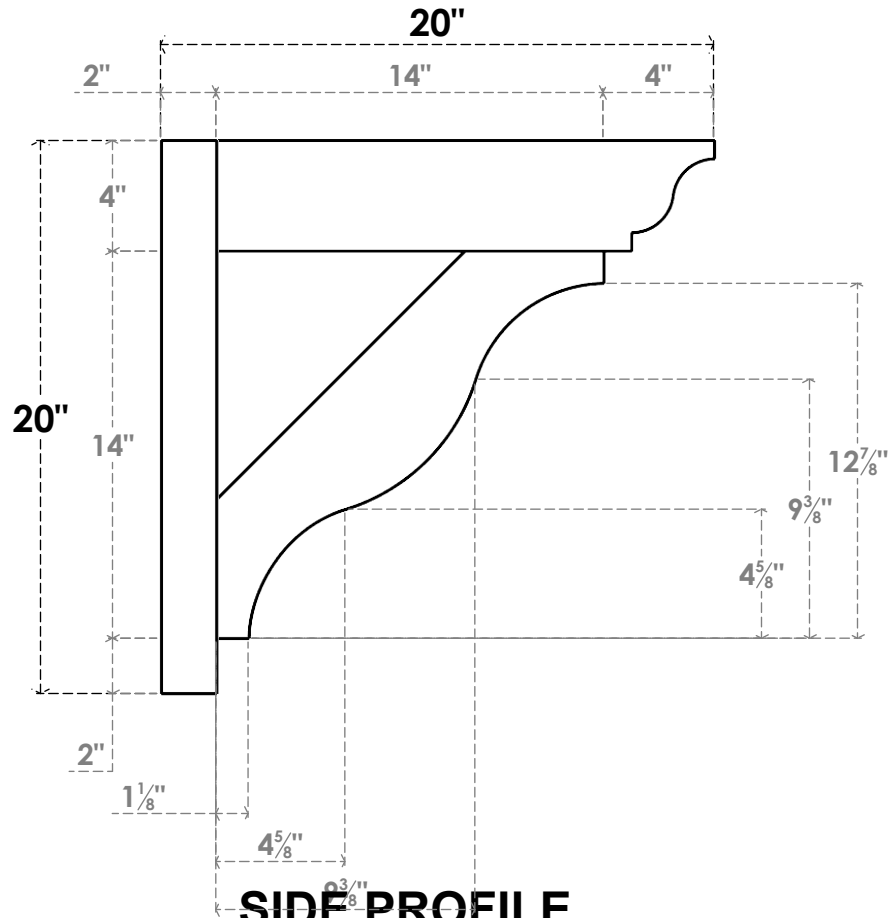

**ITEM NUMBER: OUTUROC040X060X20000X20000X040X020X040FST04RCPR**

4"W TOP X 6"W BACK X 20"D X 20"H X 4"T TOP X 2"T BACK TIMBERTHANE ROUGH CEDAR FUNSTON FAUX WOOD OPEN OUTLOOKER, TRADITIONAL TOP AND BLOCK BACK, 4"W CLOSED BRACE, PRIMED TAN