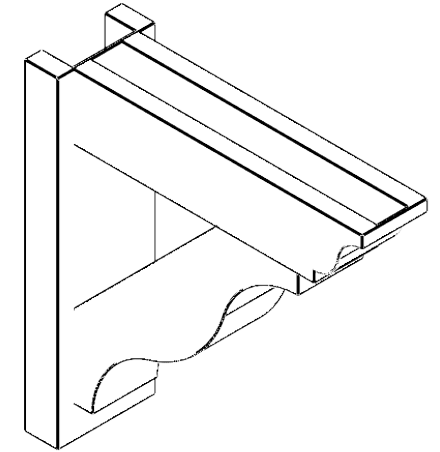

**ITEM NUMBER: OUTUROC040X060X20000X20000X040X020X040FST04RCPR**

4"W TOP X 6"W BACK X 20"D X 20"H X 4"T TOP X 2"T BACK TIMBERTHANE ROUGH CEDAR FUNSTON FAUX WOOD OPEN OUTLOOKER, TRADITIONAL TOP AND BLOCK BACK, 4"W CLOSED BRACE, PRIMED TAN