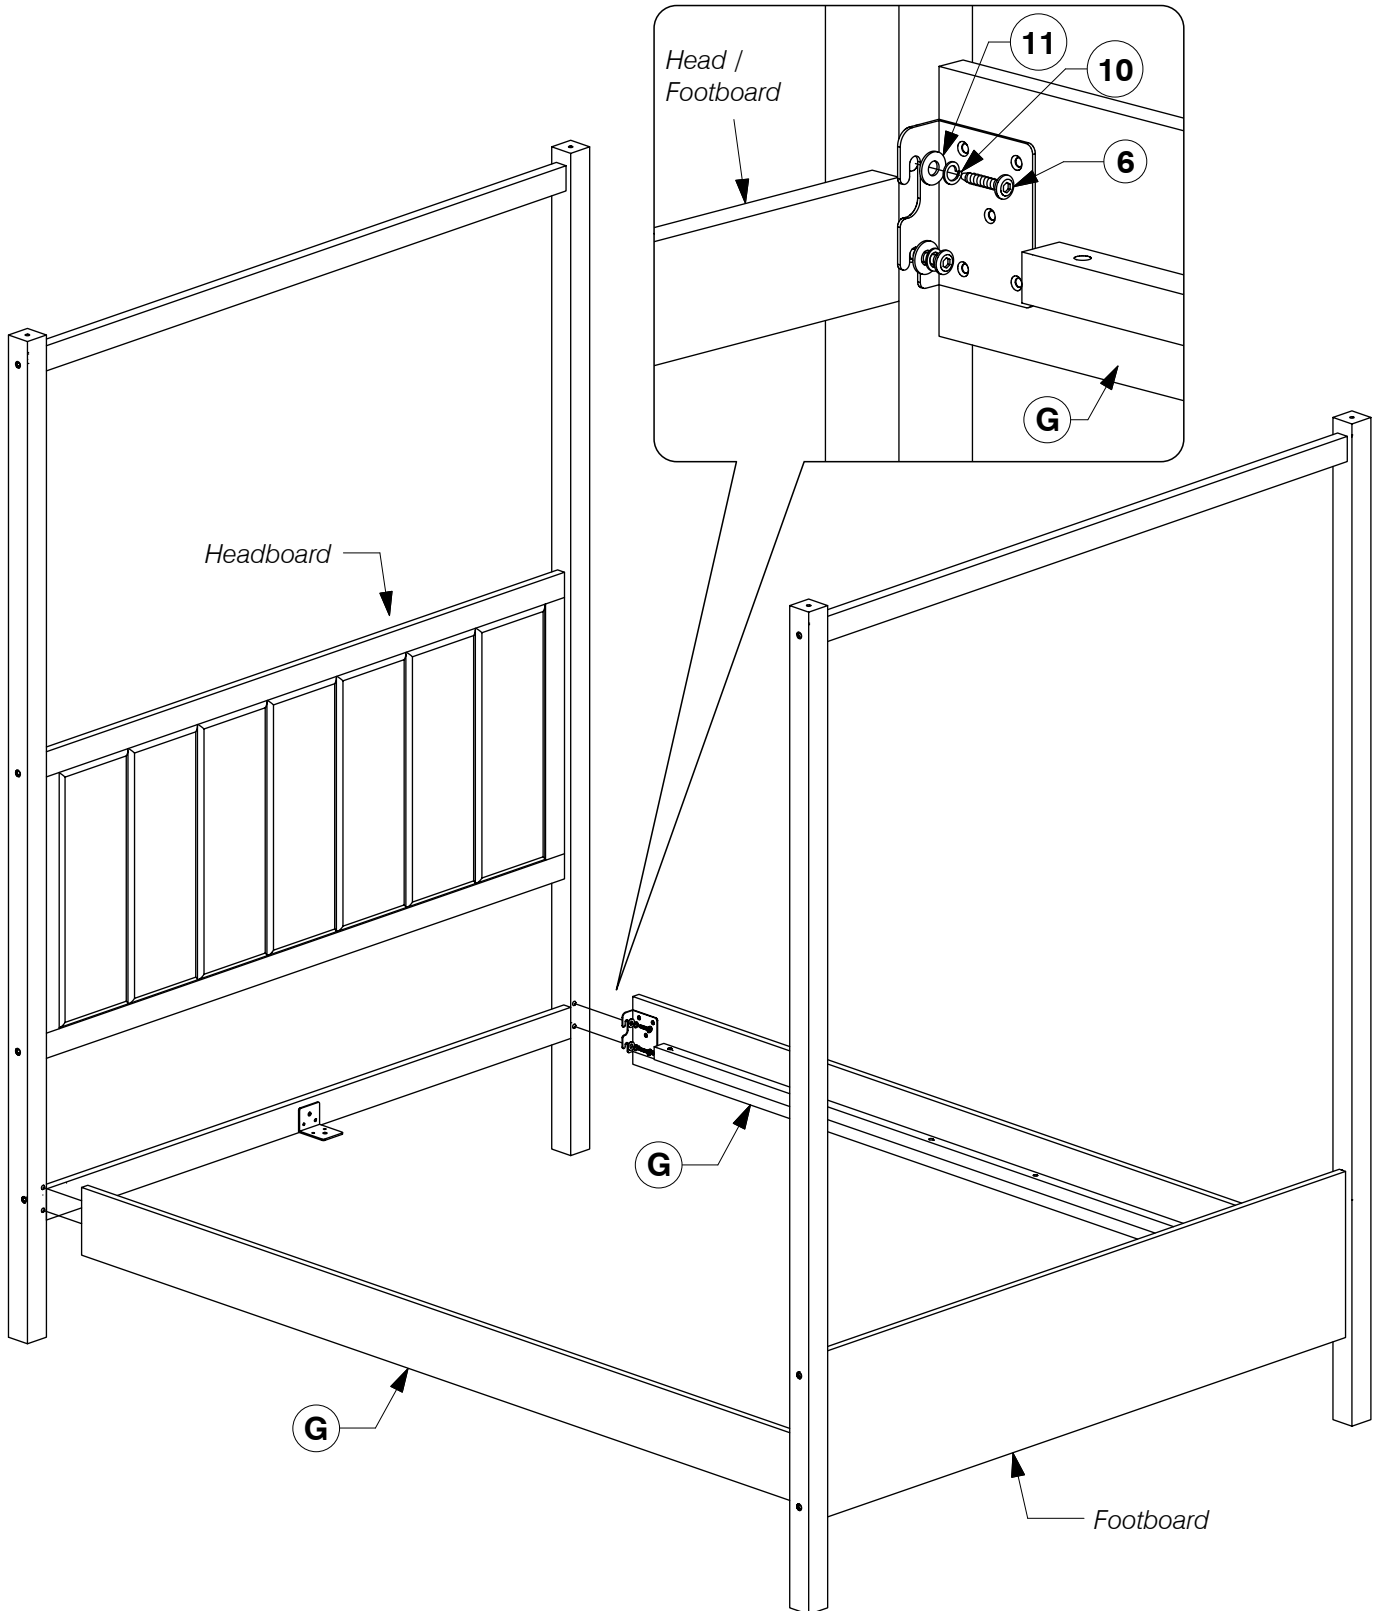

Canopy Queen Bed

Assembly Instructions

7 Assemble the Side Rail (G) to the Head / Footboard.