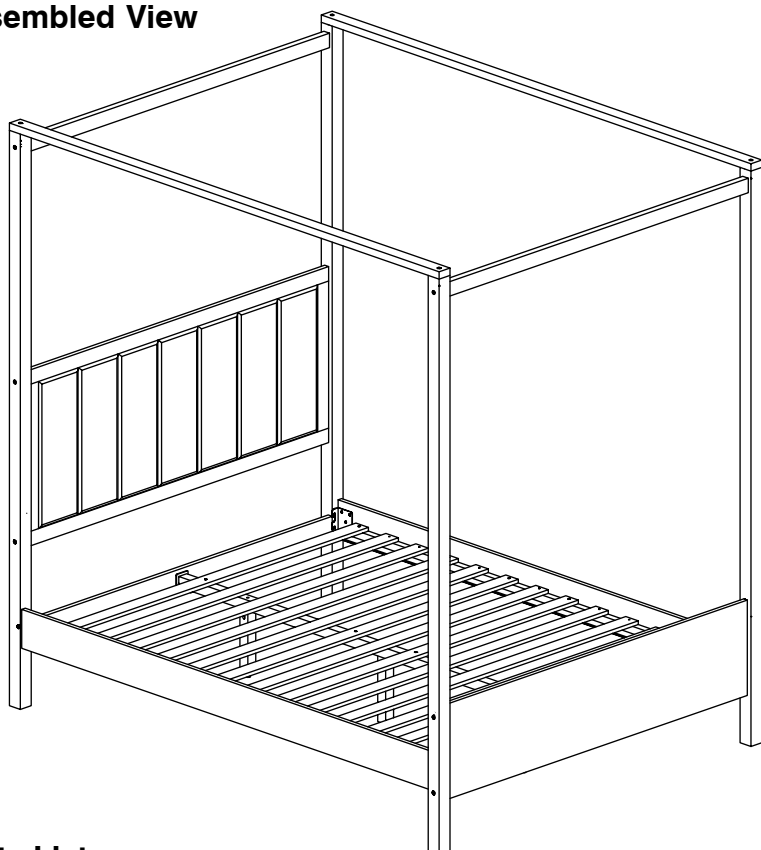

Canopy Queen Bed

Assembly Instructions

1 Assembled View

Note: Do not assemble using power tools. This can cause the bolts to be overtightened

2 Parts List

Parts in Box A:

A Headboard Panel x 1

B Headboard Support x 1

C Footboard Panel x 1

D Footboard Support Bar x 1

Canopy Queen Bed

Assembly Instructions

2 Parts List

Parts in Box B:

Canopy Queen Bed

Assembly Instructions

4 Assemble the Support Leg (J) to the Long Support (H).

Canopy Queen Bed

Assembly Instructions

- 5** Attach the Headboard Post (L & M) to the Headboard Panel (A), Headboard Support (B) & Top Bar- Short (E). Fit the Center Rail Bracket to the Headboard Support (B).