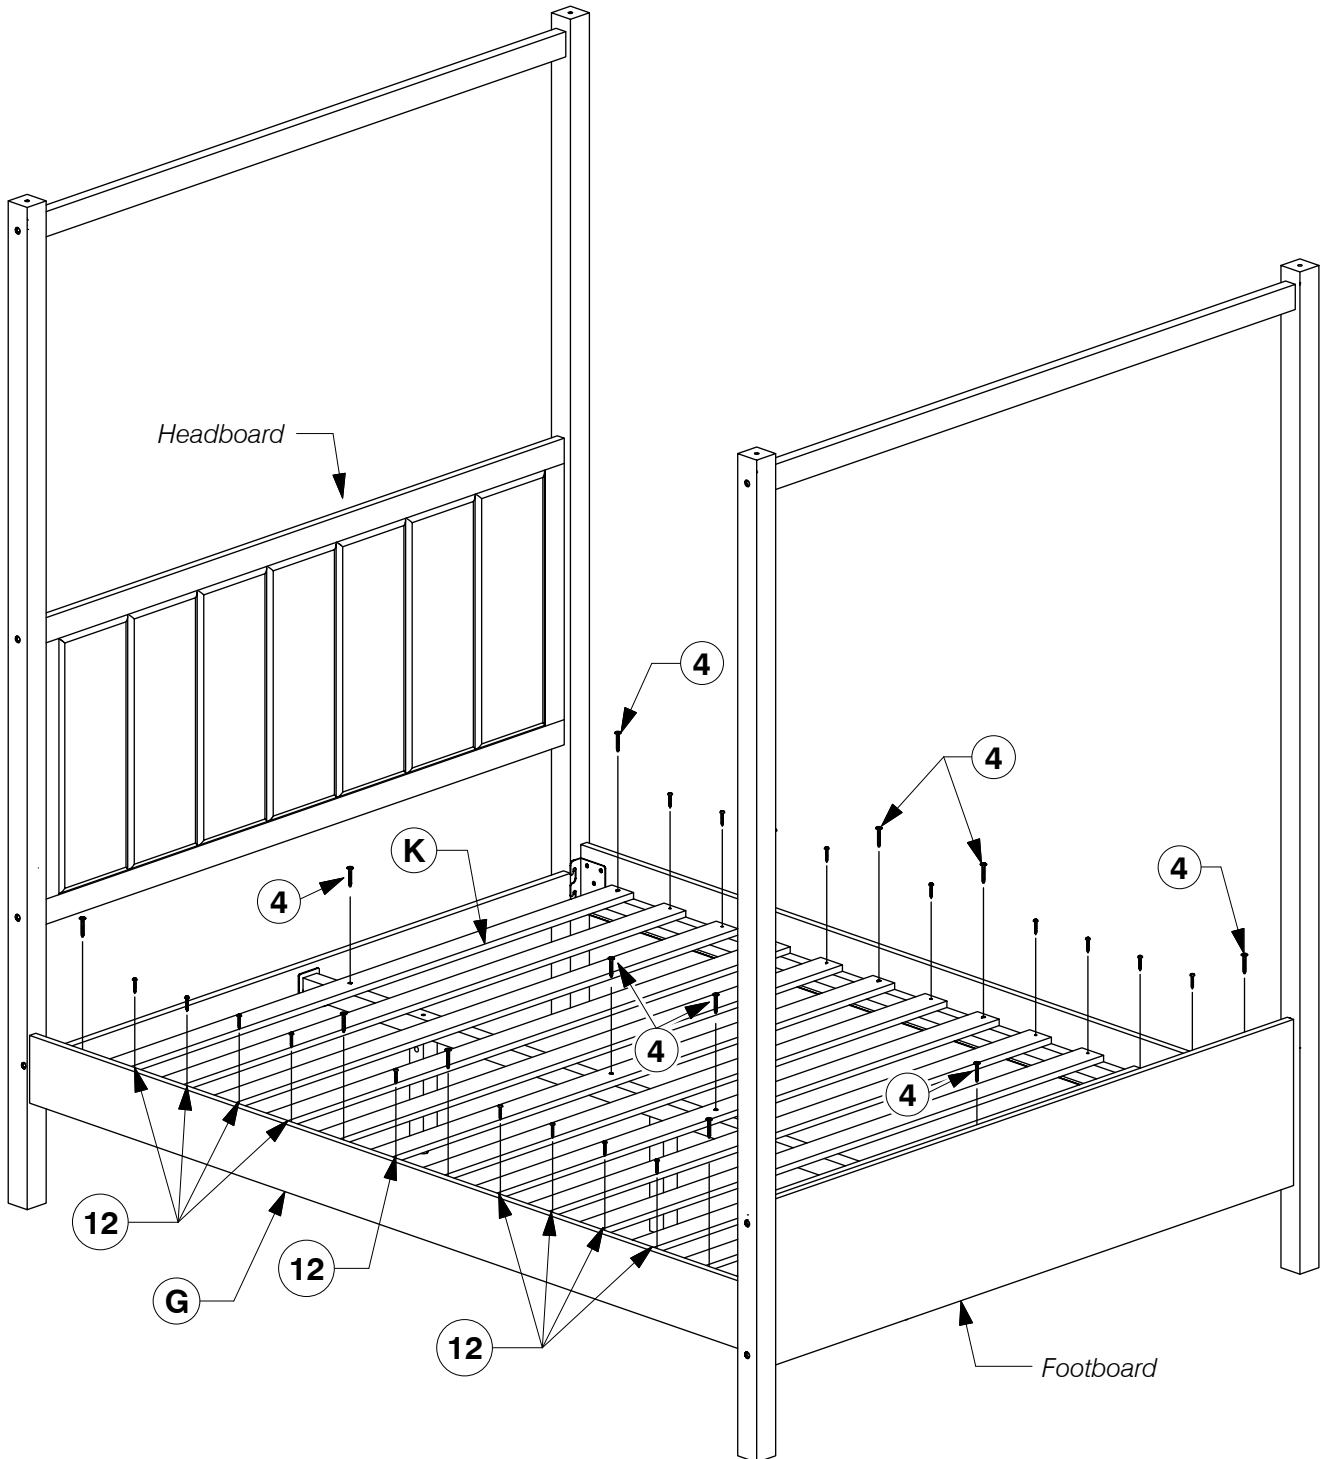

C Footboard Panel x 1

D Footboard Support Bar x 1

Canopy Queen Bed

Assembly Instructions

2 Parts List

Parts in Box B:

Canopy Queen Bed

Assembly Instructions

- 6** Attach the Footboard Post (N & O) to the Footboard Panel (C) & Top Bar- Short (E). Fit the Footboard Support Bar (D) & Center Rail Bracket to the Footboard Panel (C).

Canopy Queen Bed

Assembly Instructions

7 Assemble the Side Rail (G) to the Head / Footboard.

Canopy Queen Bed

Assembly Instructions

- 8** Bolt the Long Support (H) to the Center Rail Brackets on the Head / Footboard.

Canopy Queen Bed

Assembly Instructions

9 Bolt & screw the Bed Slats (K) to the Side Rail (G).

Canopy Queen Bed

Assembly Instructions

- 10** Fit the Top Bar- Long (F) on top of the Head / Footboard Post.