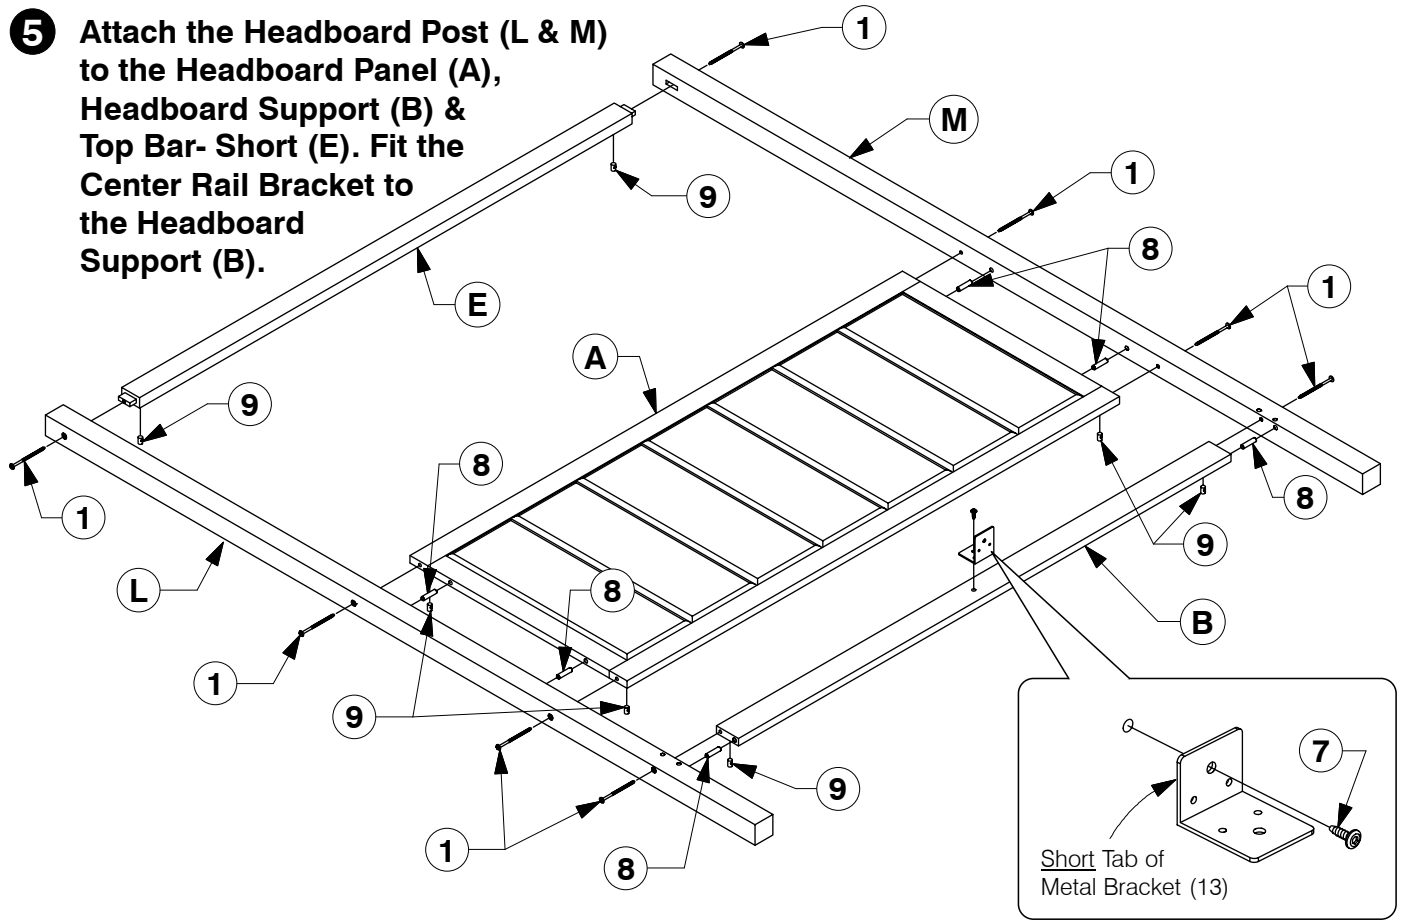

C Footboard Panel x 1

D Footboard Support Bar x 1

Canopy Queen Bed

Assembly Instructions

2 Parts List

Parts in Box B:

Canopy Queen Bed

Assembly Instructions

8 Wood Dowel
(M10 x 40mm) x 10

9 Barrel Nut
x 17

10 Spring Washer
x 8

11 Flat Washer
x 8

12 Wood Screw
(M4 x 32mm) x 18

13 Center Rail
Bracket x 2

14 Allen Key
x 1

15 Adjustable
Foot x 3

4 Assemble the Support Leg (J) to the Long Support (H).

Canopy Queen Bed

Assembly Instructions

- 5** Attach the Headboard Post (L & M) to the Headboard Panel (A), Headboard Support (B) & Top Bar- Short (E). Fit the Center Rail Bracket to the Headboard Support (B).