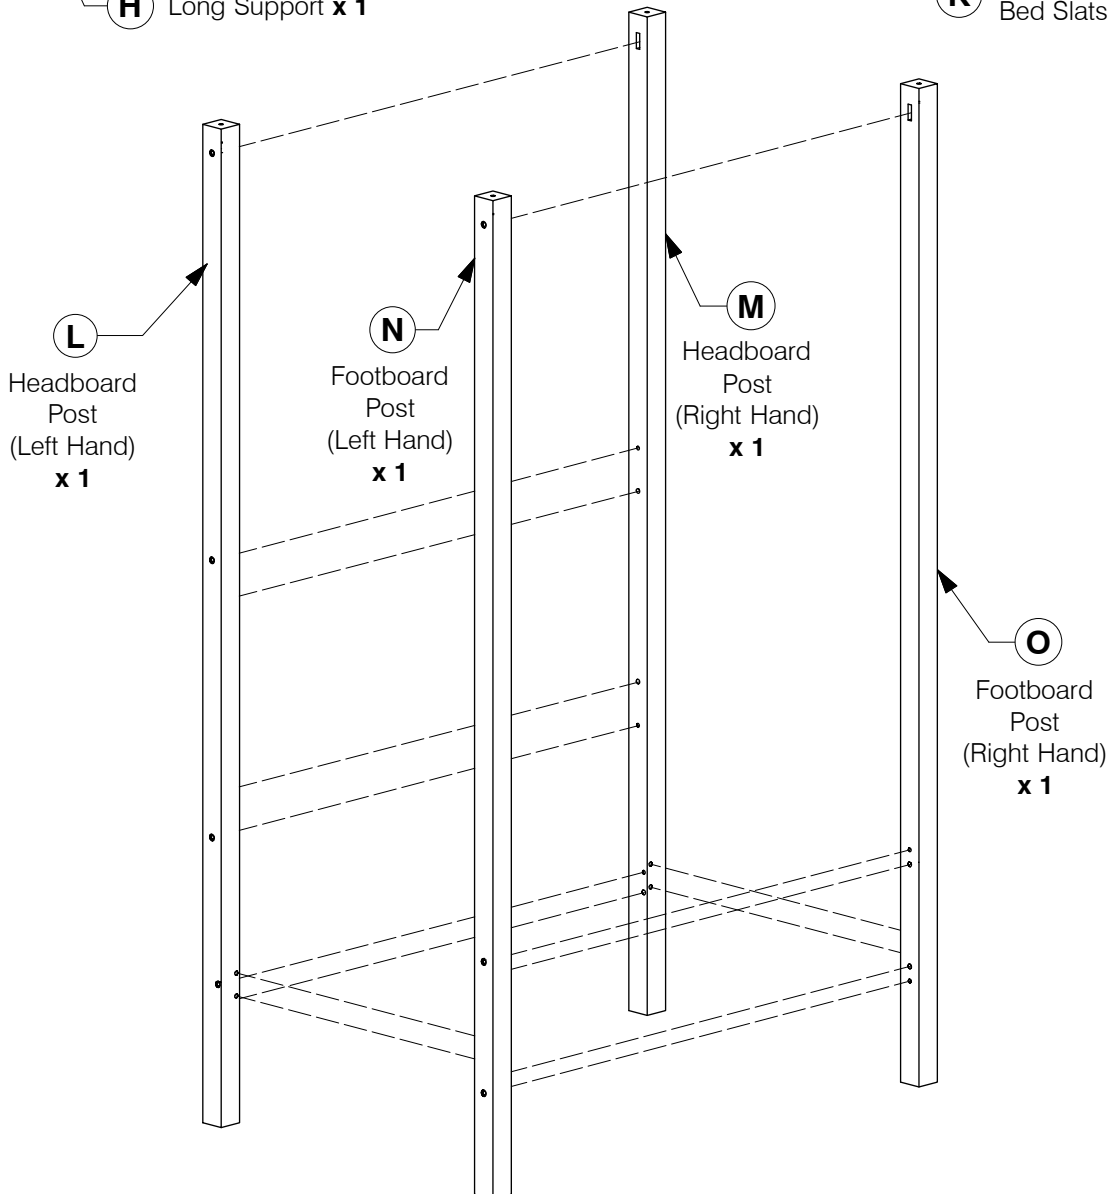

Canopy Queen Bed

Assembly Instructions

1 Assembled View

Note: Do not assemble using power tools. This can cause the bolts to be overtightened

2 Parts List

Parts in Box A:

A Headboard Panel x 1

B Headboard Support x 1

C Footboard Panel x 1

D Footboard Support Bar x 1

Canopy Queen Bed

Assembly Instructions

2 Parts List

Parts in Box B:

Canopy Queen Bed

Assembly Instructions

4 Assemble the Support Leg (J) to the Long Support (H).

Canopy Queen Bed

Assembly Instructions

- 5** Attach the Headboard Post (L & M) to the Headboard Panel (A), Headboard Support (B) & Top Bar- Short (E). Fit the Center Rail Bracket to the Headboard Support (B).