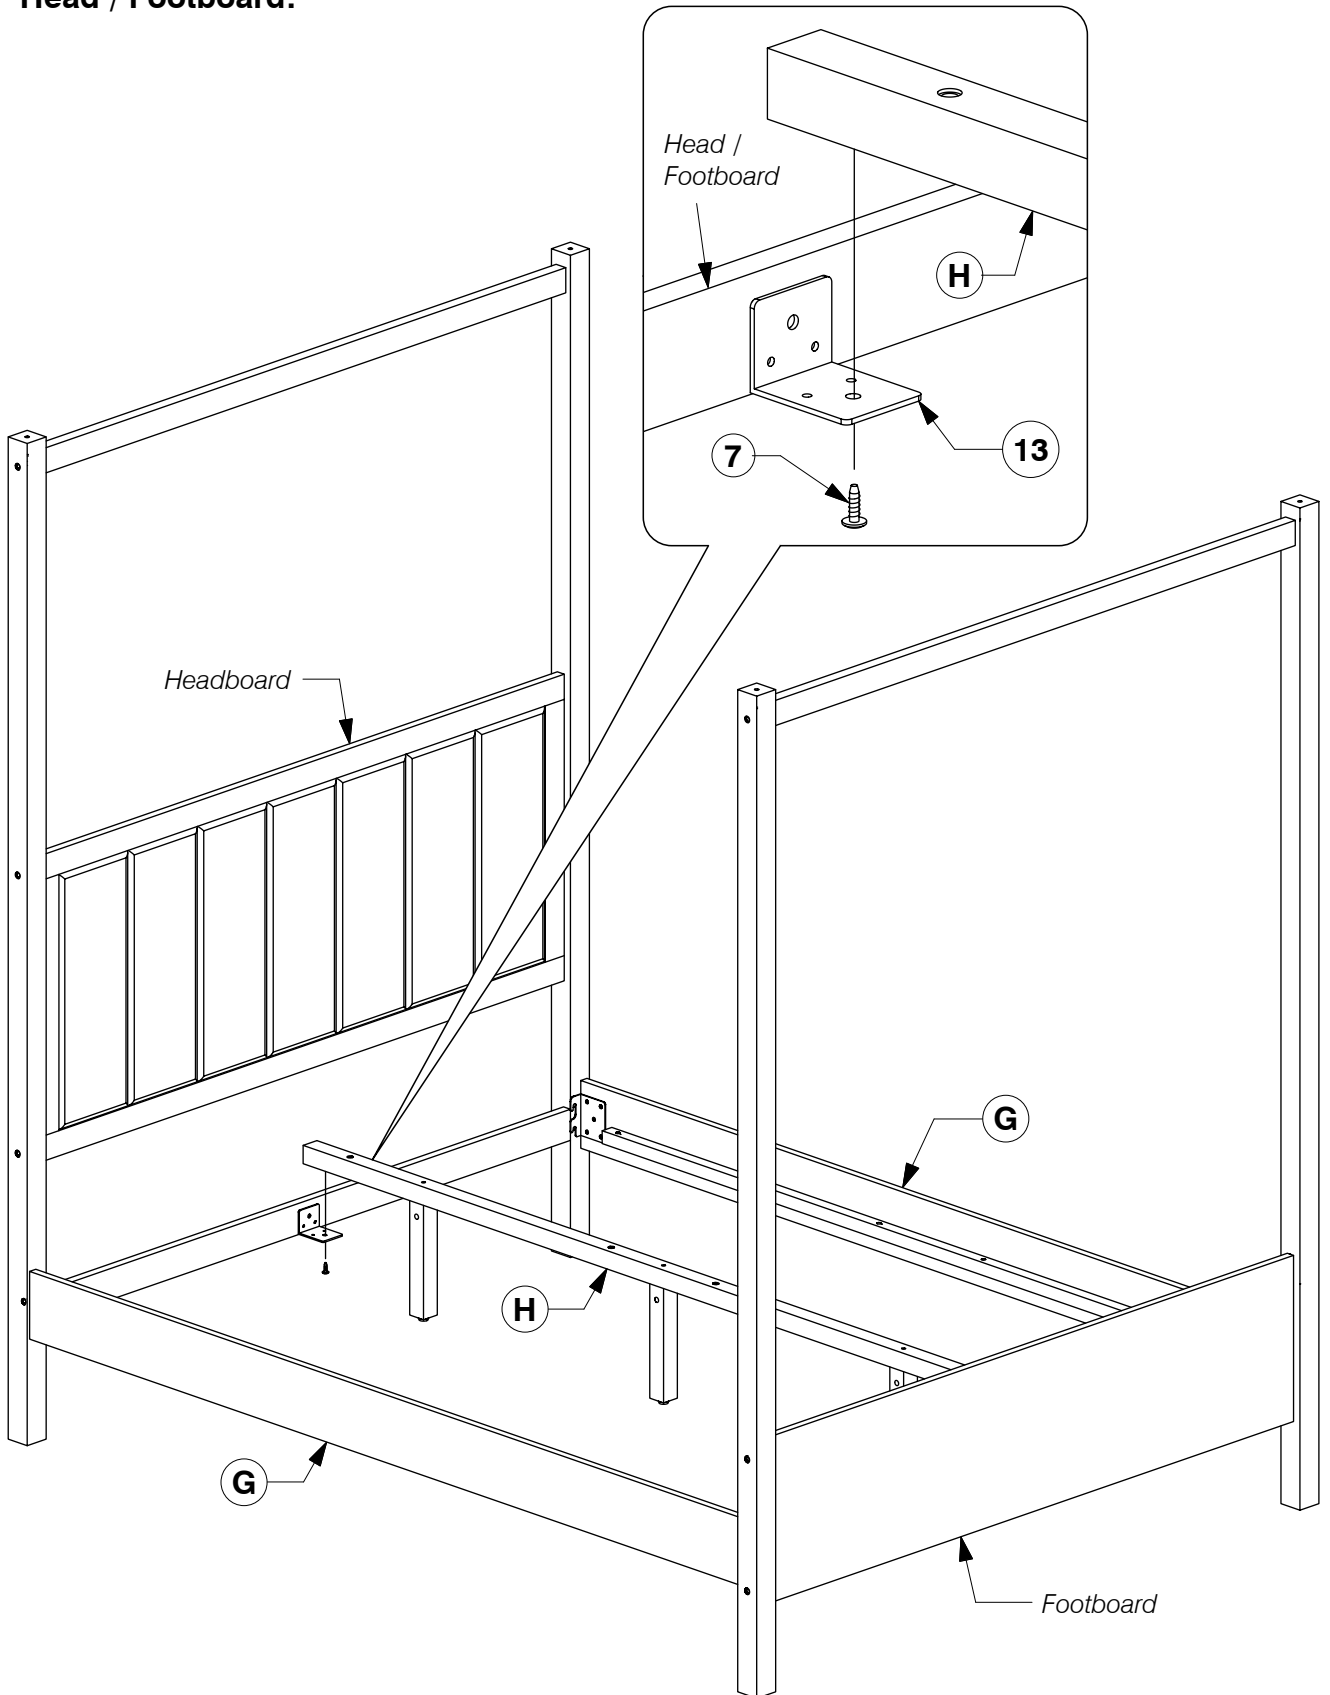

C Footboard Panel x 1

D Footboard Support Bar x 1

Canopy Queen Bed

Assembly Instructions

2 Parts List

Parts in Box B:

Canopy Queen Bed

Assembly Instructions

4 Assemble the Support Leg (J) to the Long Support (H).

Canopy Queen Bed

Assembly Instructions

- 5** Attach the Headboard Post (L & M) to the Headboard Panel (A), Headboard Support (B) & Top Bar- Short (E). Fit the Center Rail Bracket to the Headboard Support (B).

- 6** Attach the Footboard Post (N & O) to the Footboard Panel (C) & Top Bar- Short (E). Fit the Footboard Support Bar (D) & Center Rail Bracket to the Footboard Panel (C).

Canopy Queen Bed

Assembly Instructions

7 Assemble the Side Rail (G) to the Head / Footboard.

Canopy Queen Bed

Assembly Instructions

- 8** Bolt the Long Support (H) to the Center Rail Brackets on the Head / Footboard.

Canopy Queen Bed

Assembly Instructions