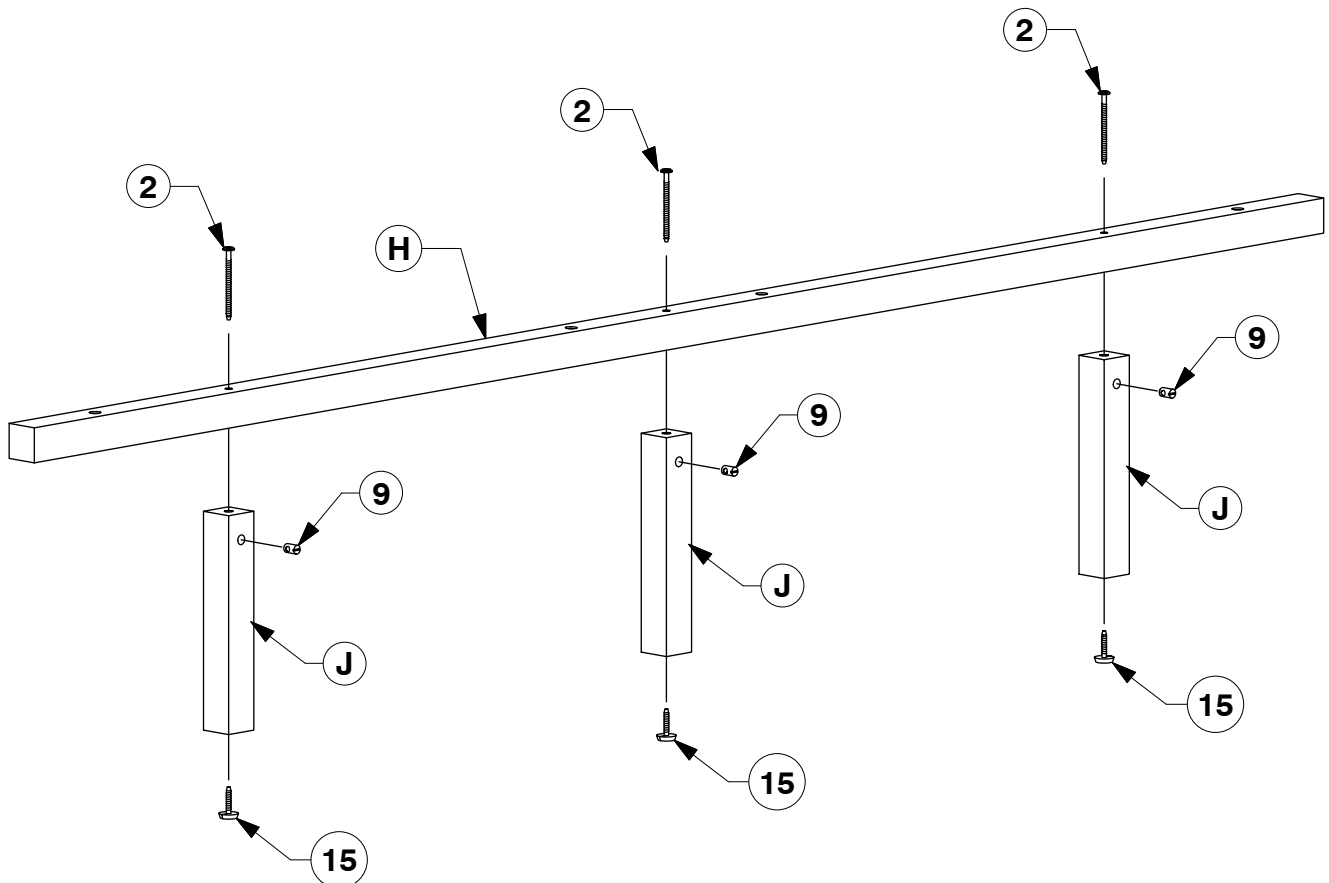

Canopy Queen Bed

Assembly Instructions

1 Assembled View

Note: Do not assemble using power tools. This can cause the bolts to be overtightened

2 Parts List

Parts in Box A:

A Headboard Panel x 1

B Headboard Support x 1

C Footboard Panel x 1

D Footboard Support Bar x 1

Canopy Queen Bed

Assembly Instructions

2 Parts List

Parts in Box B:

Canopy Queen Bed

Assembly Instructions

8 Wood Dowel
(M10 x 40mm) x 10

9 Barrel Nut
x 17

10 Spring Washer
x 8

11 Flat Washer
x 8

12 Wood Screw
(M4 x 32mm) x 18

13 Center Rail
Bracket x 2

14 Allen Key
x 1

15 Adjustable
Foot x 3

4 Assemble the Support Leg (J) to the Long Support (H).

Canopy Queen Bed

Assembly Instructions

- 5** Attach the Headboard Post (L & M) to the Headboard Panel (A), Headboard Support (B) & Top Bar- Short (E). Fit the Center Rail Bracket to the Headboard Support (B).