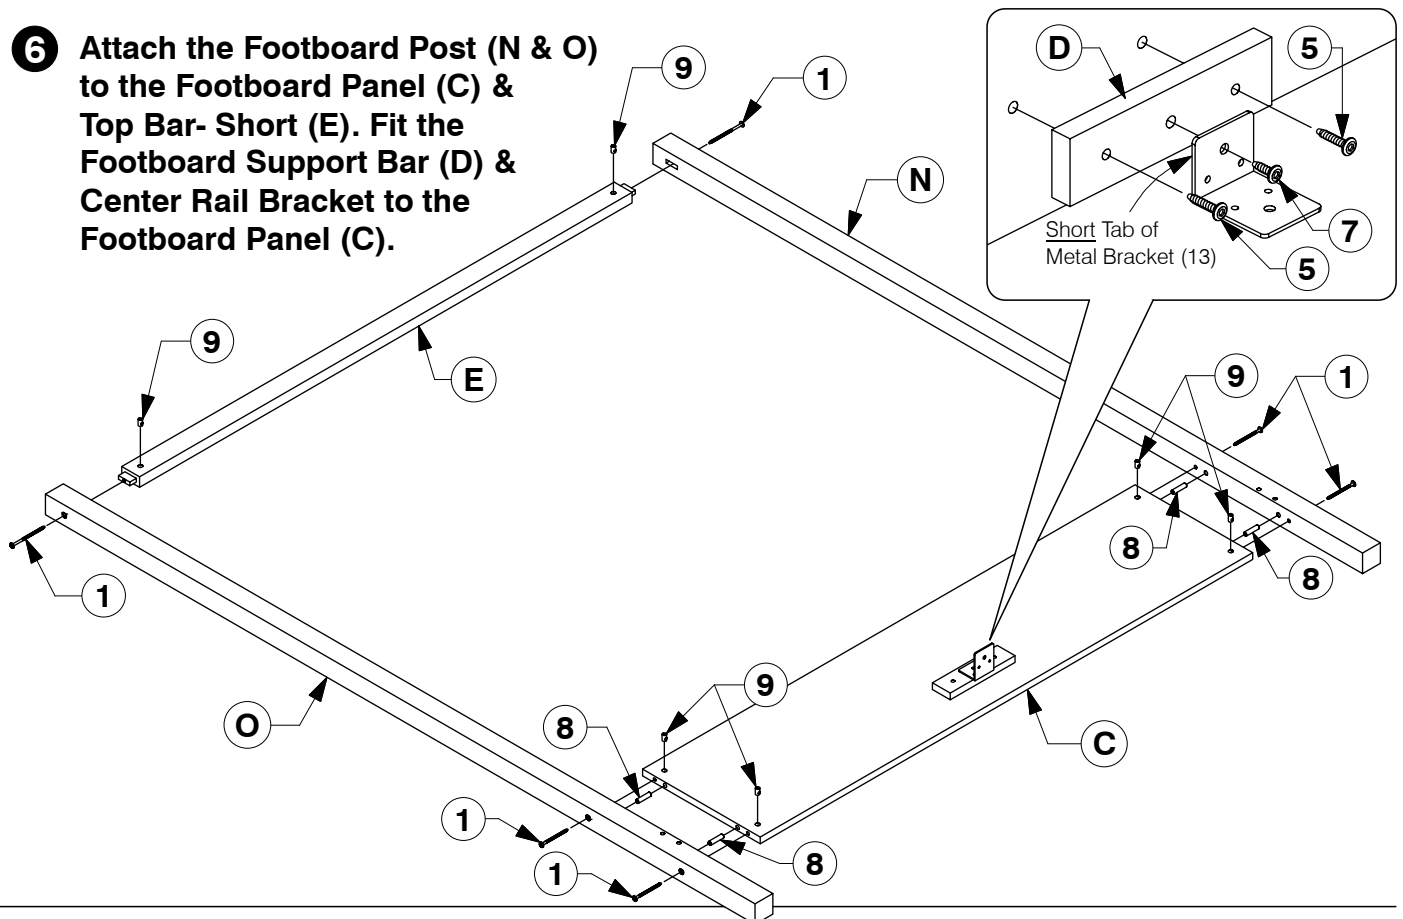

1. **6** Attach the Footboard Post (N & O) to the Footboard Panel (C) & Top Bar- Short (E). Fit the Footboard Support Bar (D) & Center Rail Bracket to the Footboard Panel (C).