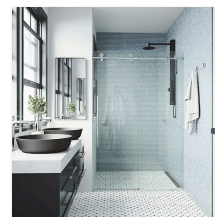

Alma Bianca White 42" Wall Mounted Vanity

SPECIFICATIONS

Assembly Required	See installation guide	Available Sizes	30", 36", 42"
Cabinet Color	White	Cabinet Dimensions (without Top)	42"W x 21"D x 35"H
Cabinet Finish	Glossy	Commercial	Light Commercial
Counter Color	White	Counter Finish	Matte
Counter Overflow	Yes	Dimensions	42"x 21" x 21.5"
Faucet	Faucet Not Included	Glides	Soft Close
Location	Bathroom, Indoor	Made In	Spain
Number of Drawers	2	Residential	Yes
Sink Type	Integrated	Vanity Top Dimension	42.25"W x 21.25"D x .5 "H
Vanity Top Material	Solid Surface	Weight	70 lbs

Frequently Bought Together

Inspira Metallic Blue
2x2 Matte Porcelai...

Colorplay Steps
Nautical Blue 4.5x1...

Luxe Collection 42"
White Gloss Vanity

Volare 48x76
Reversible Sliding...

Acqua 60x58
Reversible Sliding

Dressed to impress

About The Vanity: The Alma Bianca 42" Vanity has a sleek high gloss white lacquer finish. Its raised drawer panel detail adds an elite dimension and hides its practical finger pulls for ease of opening. Complete with soft-closing storage drawers, this vanity provides practical storage to your space. The included integrated countertop completes the ultimate clean modern look.

Bold colors and striking details

Made in Spain, the Alma Collection vanity collection boasts a unique drawer panel detail and is available in three sizes and six high gloss lacquer colorways. Add decorative gold or chrome legs, and optional lucite knobs for added flair. Soft closing drawers with ample storage space attend to your functional needs. Included is an integrated solid surface countertop pre-drilled for 8" spread faucet.