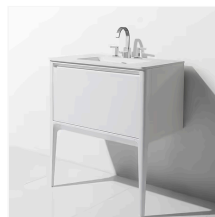

Luxe Collection 42"
White Gloss Vanity