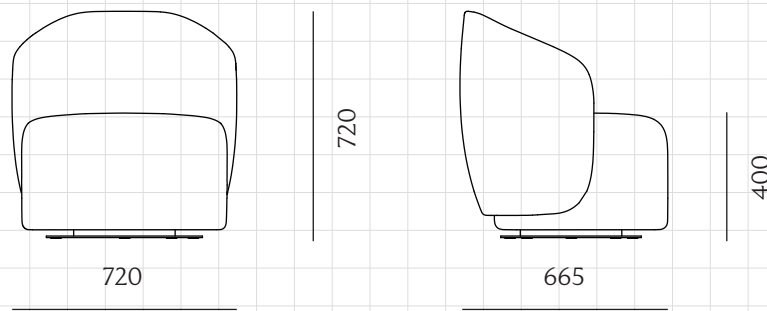

Taylor One-Seater Swivel Small

CODE
DIMENSIONS

TA-S411-S
W720 x D665 x H720mm
Seating height: 400mm

NET WEIGHT
ENVIRONMENT
MATERIALS

25.0 kg
Indoor
Solid wood plywood frame, upholstery, steel automatic reset 180° turntable
*Please refer to website or contact your local representative for complete material swatches.

SHIPPING

Package	Assembled		
Package Qty	1 pcs/box		
Packaging	Measurement (mm)	Volume (cbm)	Gross Weight (kg)
FCL	W785 x D730 x H805	0.46	31.10
LCL/AIR	W805 x D750 x H900	0.54	38.12