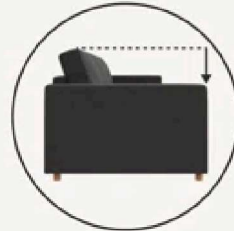

# MEASURING GUIDE

Measure four key parameters to ensure the size fits properly

The armrest width is 10" max

There is enough room for the cardboards

Armrests are lower than the back