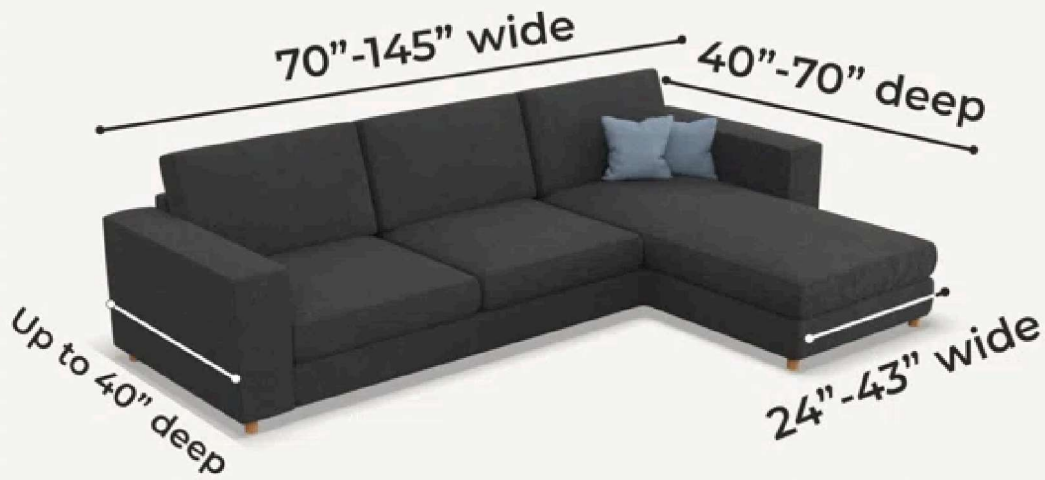

# MEASURING GUIDE

Measure four key parameters to ensure the size fits properly

The armrest width is 10" max

There is enough room for the cardboards

Armrests are lower than the back