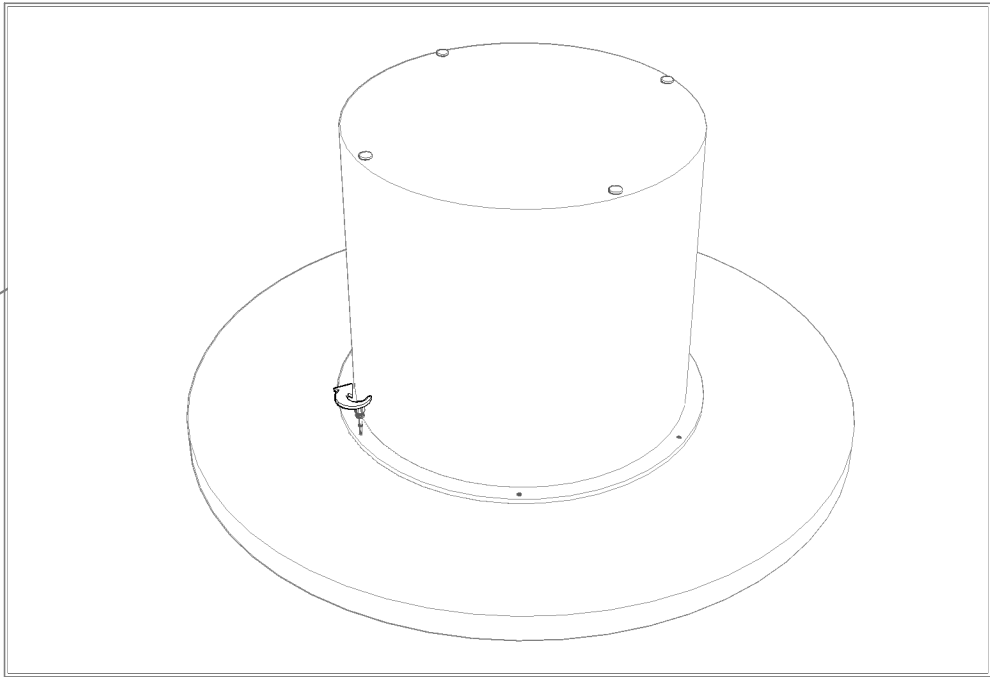

Wood Screws #8x2" 6

6

1

2

Dining Table Top-Natural Yukas

Dining Table Base-Natural Yukas