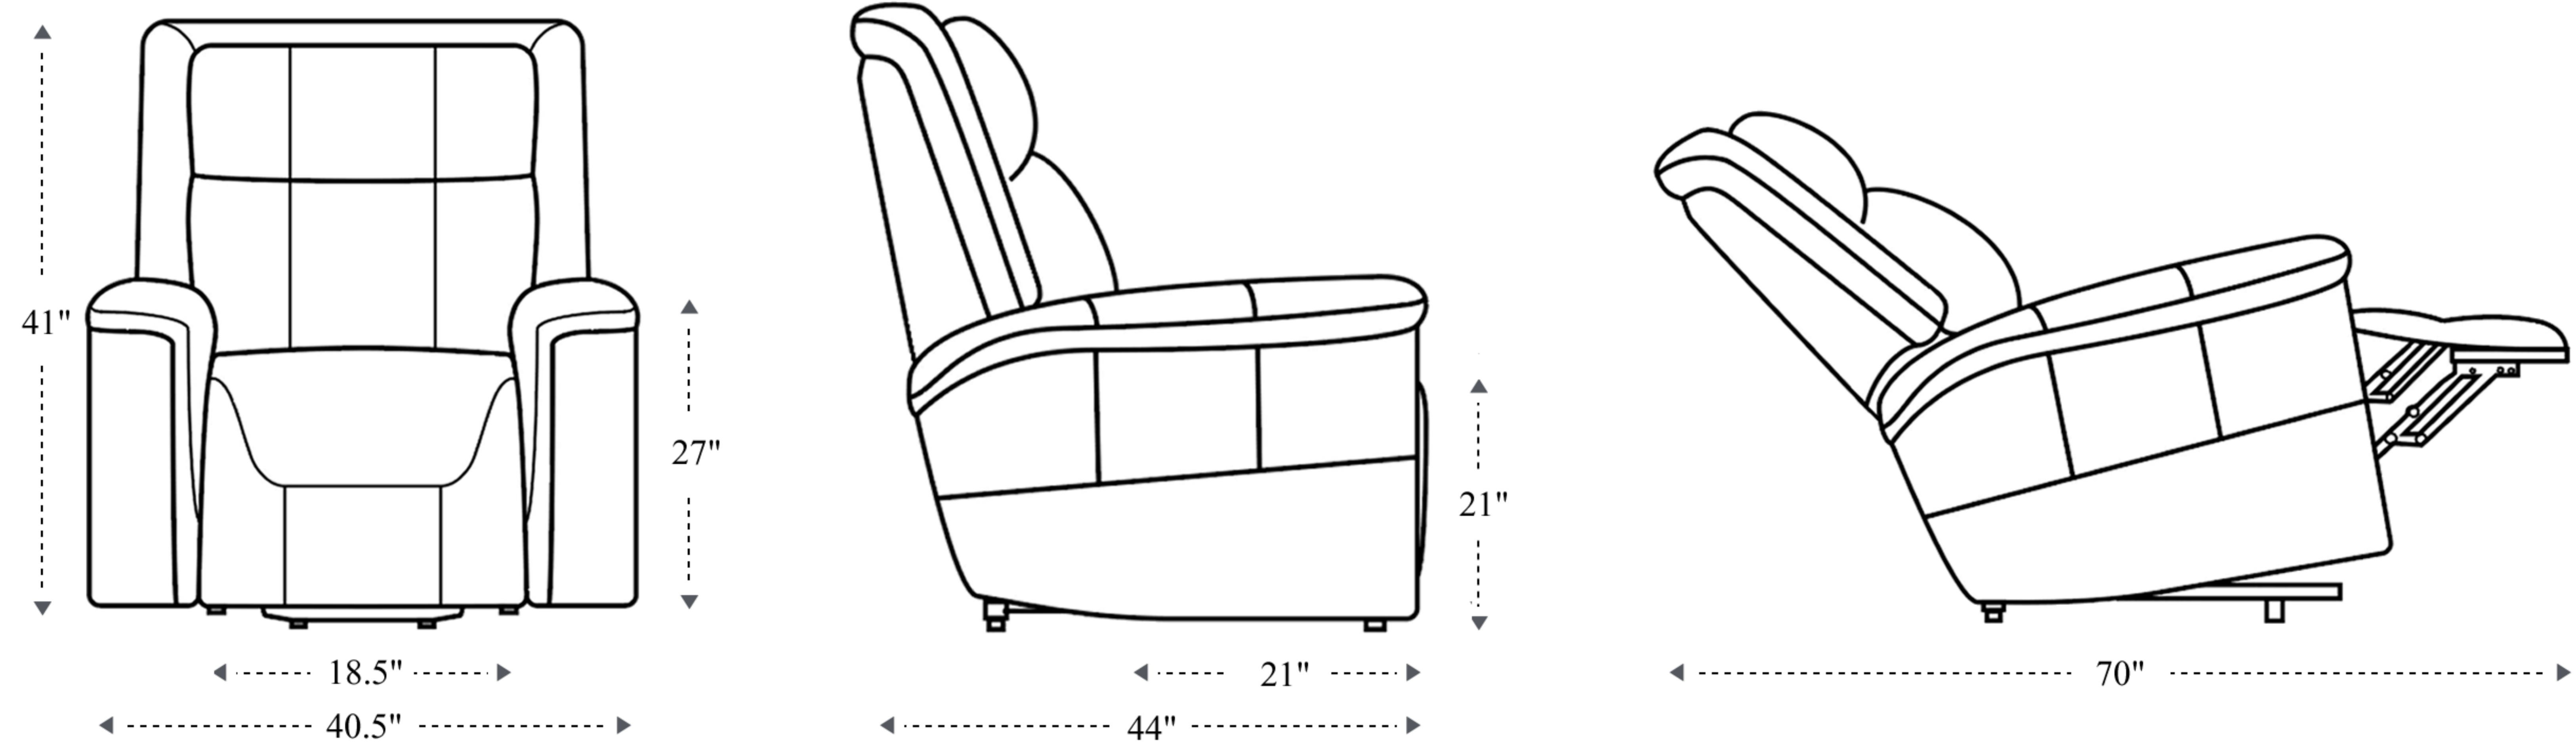

MVAI# Power Recliner

Overall Dimensions	40.5" x 44" x 41"
Overall Width	40.5"
Overall Depth	44"
Overall Height	41"
Overall Weight	143 lbs.
Fully Reclined	70"
Distance from Wall	4.5"
Back of Seat to end of Chaise	42"
Leg Height (Distance from Foot Rest to Floor in Full Recline)	25"
Head Height (Distance from Headrest to floor when fully recline)	34"

Seat Width	18.5"
Seat Depth	22"
Seat Height	21"
Arm Width	12"
Arm Depth	20.5"
Arm Height	27"
Back Width	36"
Back Height	23.5"
Headrest Extended from Back	5"