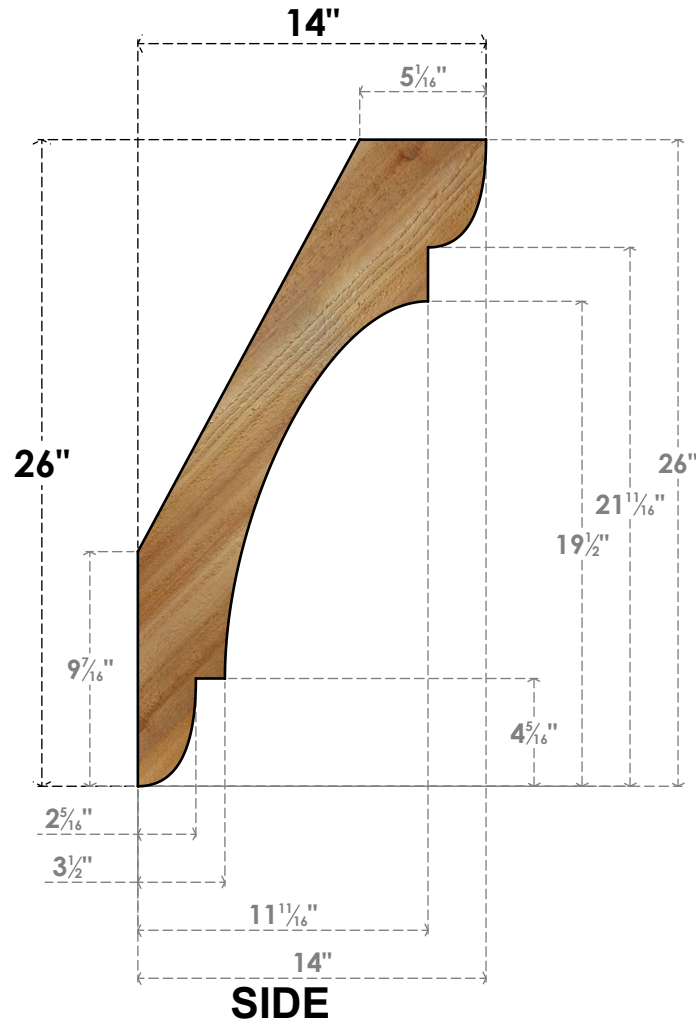

# BRC04X14X26OLY00RWR

4"W X 14"D X 26"H OLYMPIC ROUGH SAWN BRACE, WESTERN RED CEDAR

EKENA MILLWORK  
 2300 WEST MAIN ST.  
 CLARKSVILLE, TX 75426  
 TOLL FREE: 866-607-0453  
 WWW.EKENAMILLWORK.COM

### NOTES

1. INSTALLATION TO BE COMPLETED IN ACCORDANCE WITH MANUFACTURER'S SPECIFICATIONS.
2. DRAWING MAY NOT BE TO SCALE
3. THIS DRAWING IS INTENDED FOR DESIGN AND PLANNING PURPOSES ONLY.
4. ALL INFORMATION CONTAINED HEREIN WAS CURRENT AT THE TIME OF DEVELOPMENT BUT MUST BE REVIEWED AND APPROVED BY THE PRODUCT MANUFACTURER TO BE CONSIDERED ACCURATE.
5. PRODUCTS ARE NOT KILN DRIED. THIS ITEM IS UNIQUE AND WILL CONTAIN THE NATURAL VARIATIONS THAT THE WOOD SPECIES OFFERS. THIS MAY RESULT IN VARIATIONS UP TO 1/4"