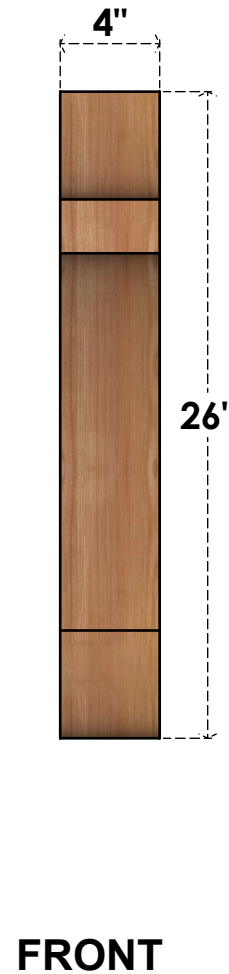

# BRC04X14X26OLY00RWR

4"W X 14"D X 26"H OLYMPIC ROUGH SAWN BRACE, WESTERN RED CEDAR

EKENA MILLWORK  
 2300 WEST MAIN ST.  
 CLARKSVILLE, TX 75426  
 TOLL FREE: 866-607-0453  
 WWW.EKENAMILLWORK.COM

### NOTES

1. INSTALLATION TO BE COMPLETED IN ACCORDANCE WITH MANUFACTURER'S SPECIFICATIONS.
2. DRAWING MAY NOT BE TO SCALE
3. THIS DRAWING IS INTENDED FOR DESIGN AND PLANNING PURPOSES ONLY.
4. ALL INFORMATION CONTAINED HEREIN WAS CURRENT AT THE TIME OF DEVELOPMENT BUT MUST BE REVIEWED AND APPROVED BY THE PRODUCT MANUFACTURER TO BE CONSIDERED ACCURATE.
5. PRODUCTS ARE NOT KILN DRIED. THIS ITEM IS UNIQUE AND WILL CONTAIN THE NATURAL VARIATIONS THAT THE WOOD SPECIES OFFERS. THIS MAY RESULT IN VARIATIONS UP TO 1/4"