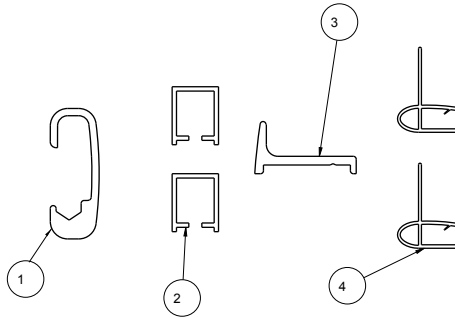

TECHNICAL DATA

Shower Door

SLIDING CONTEMPORARY STYLE SHOWER TRACK 48"- 60"

ID	DESCRIPTION	QTY	MATERIAL
1	Top Track	1	AL6463_T5
2	Roller Door Wall Jamb	2	AL6463_T5
3	Bottom Track	1	AL6061
4	Blade Seal	2	PVC

ID	DESCRIPTION	QTY	MATERIAL
1	Mounting Bracket	1	Zinc_Die_Cast
2	Mounting Bracket	1	Zinc_Die_Cast
3	Outside Roller	2	Zinc
4	Center Guide Roller Door	1	Nylon
5	Inside Roller Assy	2	Zinc
6	Contemporary Door Bumper	2	PVC
7	#8-18 X 1.5" Long Phillips Head	12	SS
8	Toggle Wall Anchor	12	Nylon
9	Bumper	2	PVC

Constructed of Corrosion Resistant Anodized Aluminum.

48" - 60" Track Assembly Kit

Fits 48" Shower Doors with an Opening min/max of 43 3/8" - 47 3/8" (110cm-120cm), with a Height of 71" (180cm).

Fits 60" Shower Doors with an Opening min/max of 50 1/8" - 58 1/2" (127cm-149cm), with a Height of 71" (180cm).

60": Fits Doors with an Opening min/max of 50 1/8" - 58 1/2" (127cm-149cm), with a Height of 71" (180cm).

WARRANTY:

5 Year Limited Warranty.

see what Delta can do™

TECHNICAL DATA

Shower Door

TRINSIC™ HANDLE