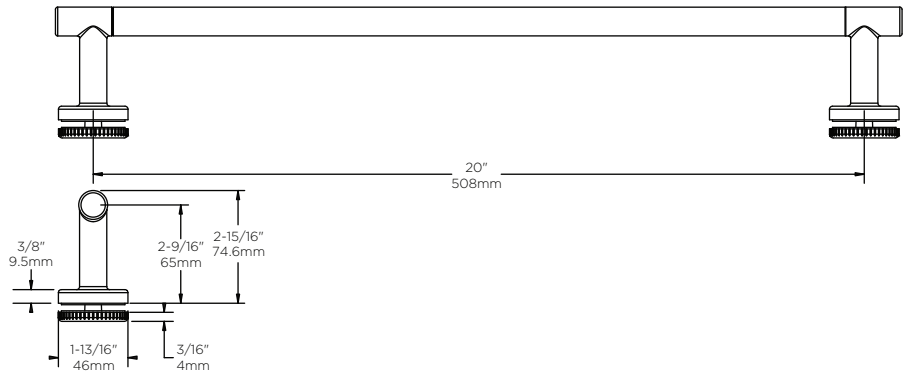

Constructed of Corrosion Resistant Anodized Aluminum.

48" - 60" Track Assembly Kit

Fits 48" Shower Doors with an Opening min/max of 43 3/8" - 47 3/8" (110cm-120cm), with a Height of 71" (180cm).

Fits 60" Shower Doors with an Opening min/max of 50 1/8" - 58 1/2" (127cm-149cm), with a Height of 71" (180cm).

60": Fits doors with an opening min/max of 50 1/8" - 59 3/8" (127cm-151cm), with a Height of 70" (178cm).

Contemporary:

48": Fits Doors with an Opening min/max of 43 3/8" - 47 3/8" (110cm-120cm), with a Height of 71" (180cm).

60": Fits Doors with an Opening min/max of 50 1/8" - 58 1/2" (127cm-149cm), with a Height of 71" (180cm).

WARRANTY:

5 Year Limited Warranty.

see what Delta can do™

TECHNICAL DATA

Shower Door

TRINSIC™ HANDLE

- MATERIALS:** Zinc Posts for All, Stainless Steel Bars for Polished Chrome, Aluminum Bars for Brushed Nickel, Oil Rubbed Bronze
- INSTALLATION:** Detailed Instructions and Hardware Included for Easy Installation.
- UNIQUE FEATURE:** Coordinates with Delta® Faucets and Bath Hardware.
Compatible with All Delta® Sliding Bathtub or Shower Doors.
- WARRANTY:** 5 Year Limited Warranty.