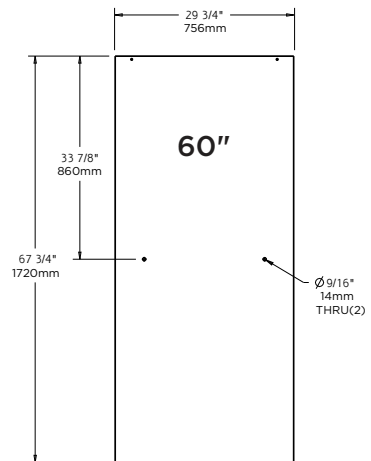

Constructed of Corrosion Resistant Anodized Aluminum.

48" - 60" Track Assembly Kit

Fits 48" Shower Doors with an Opening min/max of 43 3/8" - 47 3/8" (110cm-120cm), with a Height of 71" (180cm).

Fits 60" Shower Doors with an Opening min/max of 50 1/8" - 58 1/2" (127cm-149cm), with a Height of 71" (180cm).

WARRANTY:

5 Year Limited Warranty.

see what Delta can do™

TECHNICAL DATA

Shower Door

SLIDING SHOWER 48" & 60" GLASS PANELS

MATERIALS:

1/4" (6mm) Tempered Glass Panel.

60": Fits doors with an opening min/max of 50 1/8" - 59 3/8" (127cm-151cm), with a Height of 70" (178cm).

Contemporary:

48": Fits Doors with an Opening min/max of 43 3/8" - 47 3/8" (110cm-120cm), with a Height of 71" (180cm).

60": Fits Doors with an Opening min/max of 50 1/8" - 58 1/2" (127cm-149cm), with a Height of 71" (180cm).

WARRANTY:

5 Year Limited Warranty.

see what Delta can do™

TECHNICAL DATA

Shower Door

TRINSIC™ HANDLE