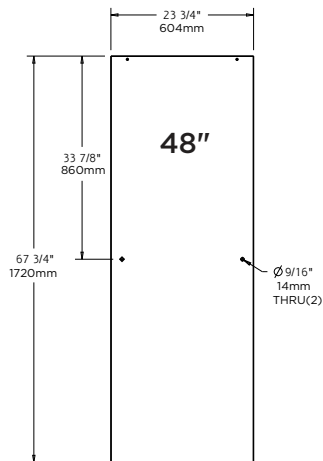

TECHNICAL DATA

Shower Door

SLIDING SHOWER 48" & 60" GLASS PANELS

MATERIALS:

1/4" (6mm) Tempered Glass Panel.

INSTALLATION:

Detailed Instructions and Hardware Included for Easy Installation.

UNIQUE FEATURE:

Spot Guard Easy Clean Coating.

Traditional:

48": Fits Doors with an Opening min/max of 43 3/8" - 47 3/8" (110cm-120cm), with a Height of 70" (178cm).

60": Fits doors with an opening min/max of 50 1/8" - 59 3/8" (127cm-151cm), with a Height of 70" (178cm).

Contemporary:

48": Fits Doors with an Opening min/max of 43 3/8" - 47 3/8" (110cm-120cm), with a Height of 71" (180cm).

60": Fits Doors with an Opening min/max of 50 1/8" - 58 1/2" (127cm-149cm), with a Height of 71" (180cm).

WARRANTY:

5 Year Limited Warranty.

see what Delta can do™