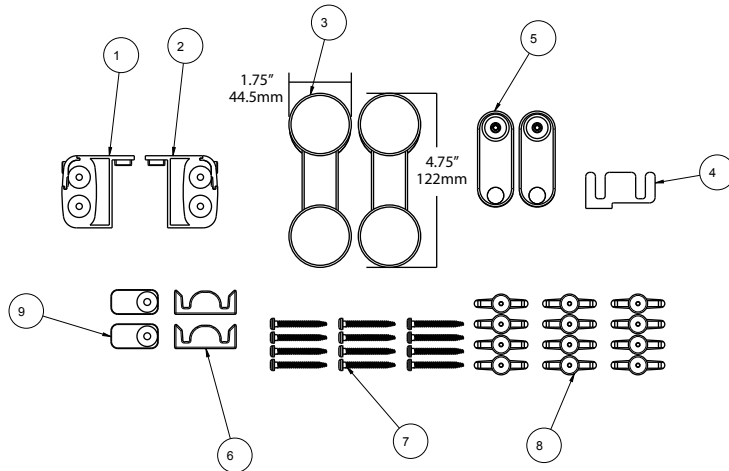

TECHNICAL DATA

Shower Door

SLIDING CONTEMPORARY STYLE SHOWER TRACK 48"- 60"

ID	DESCRIPTION	QTY	MATERIAL
1	Top Track	1	AL6463_T5
2	Roller Door Wall Jamb	2	AL6463_T5
3	Bottom Track	1	AL6061
4	Blade Seal	2	PVC

ID	DESCRIPTION	QTY	MATERIAL
1	Mounting Bracket	1	Zinc_Die_Cast
2	Mounting Bracket	1	Zinc_Die_Cast
3	Outside Roller	2	Zinc
4	Center Guide Roller Door	1	Nylon
5	Inside Roller Assy	2	Zinc
6	Contemporary Door Bumper	2	PVC
7	#8-18 X 1.5" Long Phillips Head	12	SS
8	Toggle Wall Anchor	12	Nylon
9	Bumper	2	PVC

Constructed of Corrosion Resistant Anodized Aluminum.

48" - 60" Track Assembly Kit

Fits 48" Shower Doors with an Opening min/max of 43 3/8" - 47 3/8" (110cm-120cm), with a Height of 71" (180cm).

Fits 60" Shower Doors with an Opening min/max of 50 1/8" - 58 1/2" (127cm-149cm), with a Height of 71" (180cm).

60": Fits Doors with an Opening min/max of 50 1/8" - 58 1/2" (127cm-149cm), with a Height of 71" (180cm).

WARRANTY:

5 Year Limited Warranty.

see what Delta can do™

TECHNICAL DATA

Shower Door

TRINSIC™ HANDLE