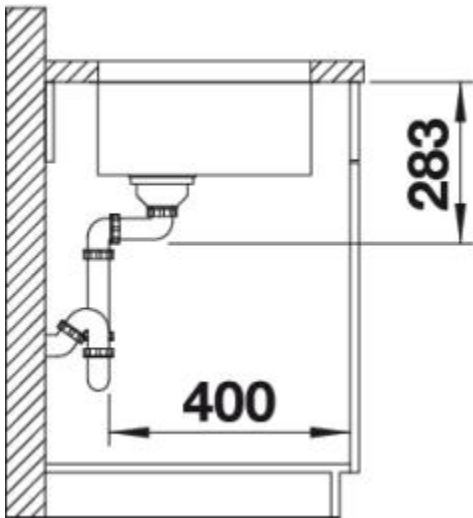

Surfaces

Stainless steel
18/10

Stainless steel 18/10

Item No. BL452613

Details

Top View

Side View

Front View

Scope of supply

undermount bowl with 3 1/2" basket strainer waste, overflow and
Topper waste cover, fixing kit 212 330 included

Design tips

Cabinet Width: 45 cm

Bowl depth: 175 mm

Corner radius: 60mm

Cut out information supplied with bowls.