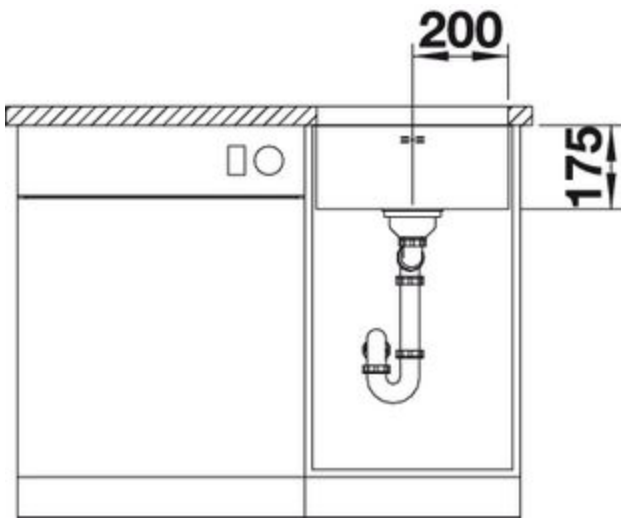

Surfaces

Stainless steel
18/10

Stainless steel 18/10

Item No. BL452613

Details

Top View

Side View

Front View

Scope of supply

undermount bowl with 3 1/2" basket strainer waste, overflow and
Topper waste cover, fixing kit 212 330 included

Design tips

Cabinet Width: 45 cm

Bowl depth: 175 mm

Corner radius: 60mm

Cut out information supplied with bowls.