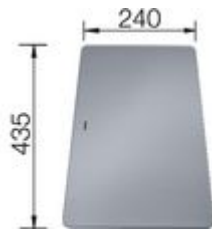

Cutting board

BL227697

BLANCO UK Limited

Tel: 01923 635200

Fax: 0800 0911608

> www.blanco.co.uk