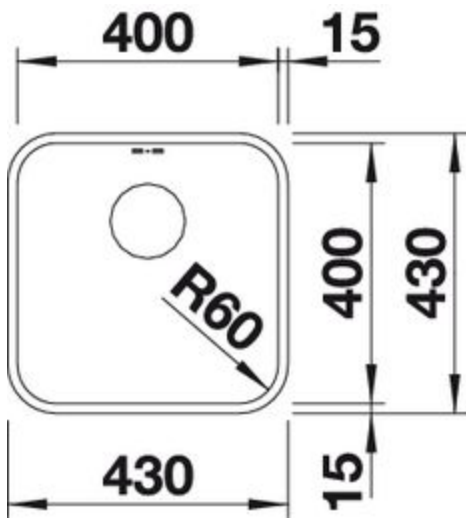

Surfaces

Stainless steel
18/10

Stainless steel 18/10

Item No. BL452613

Details

Top View

Side View

Front View

Scope of supply

undermount bowl with 3 1/2" basket strainer waste, overflow and
Topper waste cover, fixing kit 212 330 included

Design tips

Cabinet Width: 45 cm

Bowl depth: 175 mm

Corner radius: 60mm

Cut out information supplied with bowls.