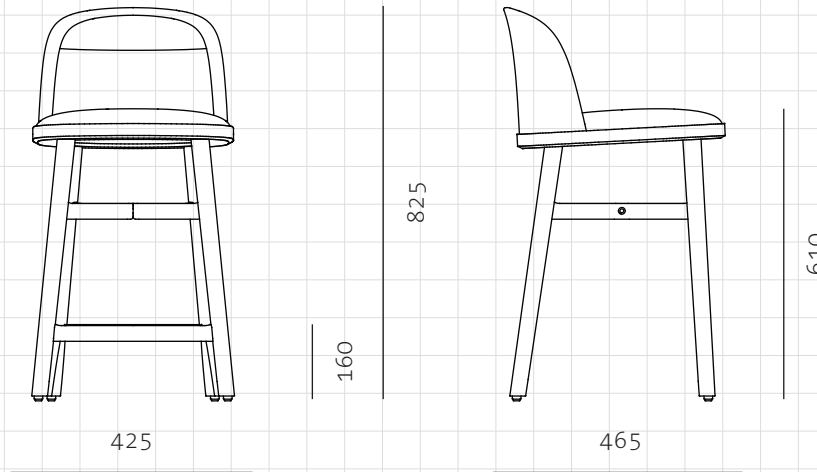

Bund Bar Chair SH610

CODE

BU-S310-610

DIMENSIONS

W425 x D465 x H825mm

NET WEIGHT

Seating height: 610mm

ENVIRONMENT

6.5 kg

MATERIALS

Indoor

Stainless steel hairline gold, solid wood frame, upholstered moulded foam frame, upholstered seat

*Please refer to website or contact your local representative for complete material swatches.

SHIPPING

Package	Assembled		
Package Qty	1 pcs/box		
Packaging	Measurement (mm)	Volume (cbm)	Gross Weight (kg)
FCL	W600 x D600 x H860	0.31	11.83
LCL/AIR	W620 x D620 x H955	0.37	16.30