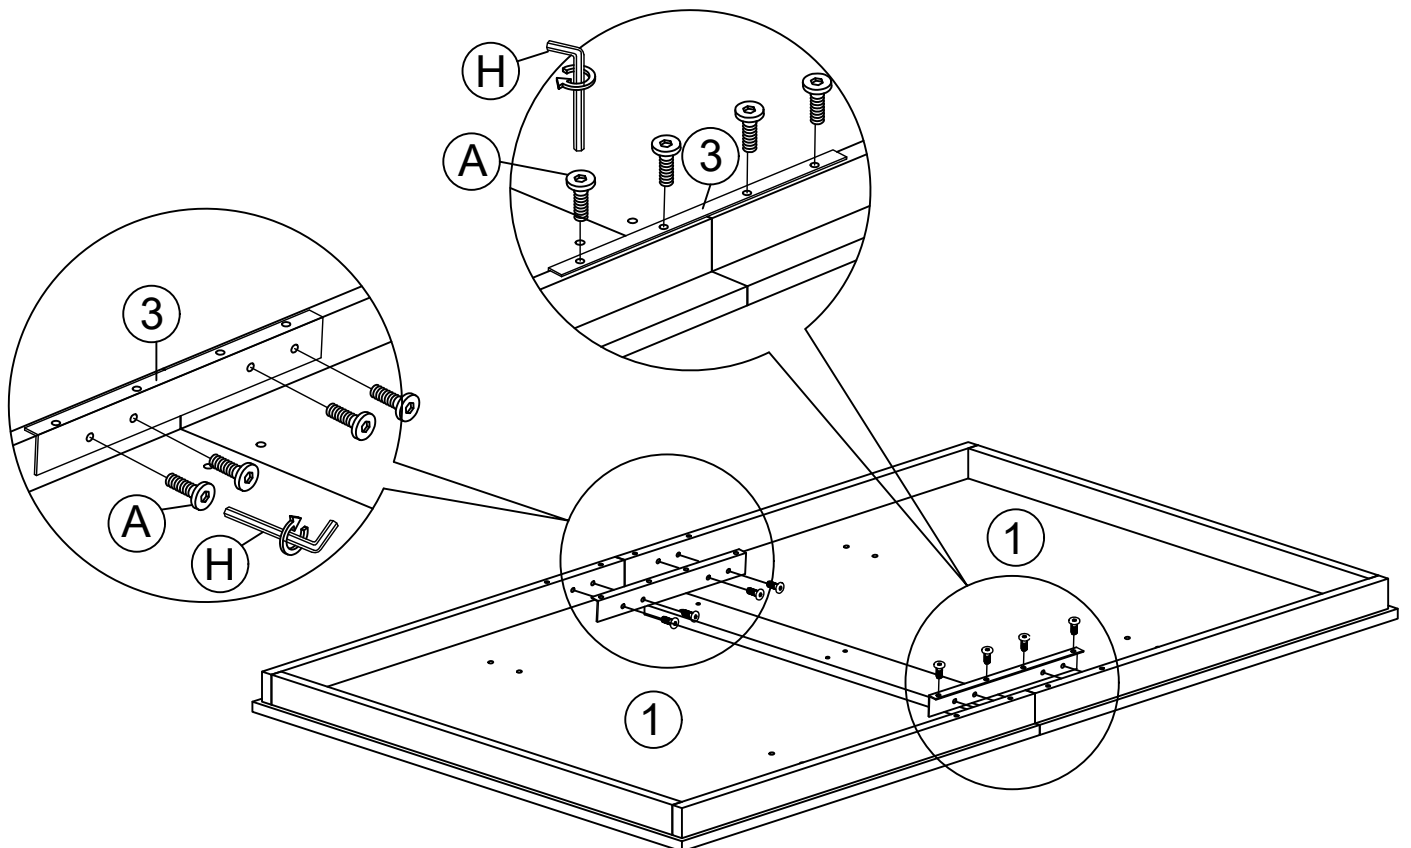

Skip the power drill this time.

60039 DINING TABLE ASSEMBLY INSTRUCTION

HARDWARES LIST

ITEM	DESCRIPTION	DRAWING	QTY
A	JCBC SCREW M6 x 15MM		16 PCS
B	JCBC SCREW M6 x 30MM		14 PCS
C	JCBC SCREW M6 x 45MM		12 PCS
D	JCBC SCREW M6 x 90MM		12 PCS
E	SPRING WASHER M6 x 12MM		38 PCS
F	FLAT WASHER M6 x 19MM		26 PCS
G	WOOD DOWEL M10 x 40MM		12 PCS
H	M4 ALLEN KEY (100MM)		1 PC

60039 DINING TABLE ASSEMBLY INSTRUCTION

PARTS LIST

ITEM	DESCRIPTION	DRAWING	QTY
1	TABLE TOP		2 PCS
2	LEG		2 PCS
3	SUPPORT SIDE RAIL		2 PCS
4	CENTER SUPPORT		1 PC
5	TABLE SUPPORT		2 PCS
6	LEG SUPPORT		1 PC
7	PEDESTAL		2 PCS
8	PEDESTAL SUPPORT		4 PCS

60039 DINING TABLE ASSEMBLY INSTRUCTION

PARTS ' LOCATION

60039 DINING TABLE ASSEMBLY INSTRUCTION

STEP 1

STEP 2

60039 DINING TABLE ASSEMBLY INSTRUCTION

STEP 3

STEP 4

60039 DINING TABLE ASSEMBLY INSTRUCTION

STEP 5

STEP 6

60039 DINING TABLE ASSEMBLY INSTRUCTION

STEP 7

ASSEMBLY
COMPLETED