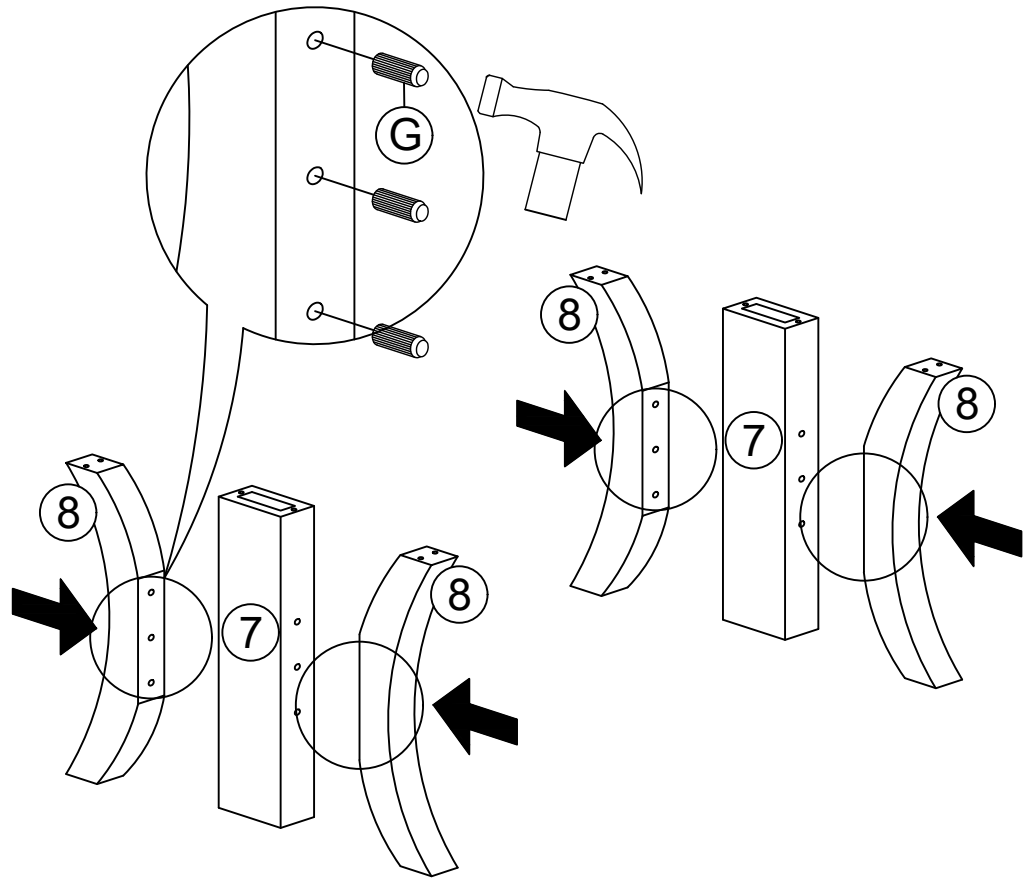

Skip the power drill this time.

60039 DINING TABLE ASSEMBLY INSTRUCTION

HARDWARES LIST

ITEM	DESCRIPTION	DRAWING	QTY
A	JCBC SCREW M6 x 15MM		16 PCS
B	JCBC SCREW M6 x 30MM		14 PCS
C	JCBC SCREW M6 x 45MM		12 PCS
D	JCBC SCREW M6 x 90MM		12 PCS
E	SPRING WASHER M6 x 12MM		38 PCS
F	FLAT WASHER M6 x 19MM		26 PCS
G	WOOD DOWEL M10 x 40MM		12 PCS
H	M4 ALLEN KEY (100MM)		1 PC

60039 DINING TABLE ASSEMBLY INSTRUCTION

PARTS LIST

ITEM	DESCRIPTION	DRAWING	QTY
1	TABLE TOP		2 PCS
2	LEG		2 PCS
3	SUPPORT SIDE RAIL		2 PCS
4	CENTER SUPPORT		1 PC
5	TABLE SUPPORT		2 PCS
6	LEG SUPPORT		1 PC
7	PEDESTAL		2 PCS
8	PEDESTAL SUPPORT		4 PCS

60039 DINING TABLE ASSEMBLY INSTRUCTION

PARTS ' LOCATION

60039 DINING TABLE ASSEMBLY INSTRUCTION

STEP 1

STEP 2

60039 DINING TABLE ASSEMBLY INSTRUCTION

STEP 3

STEP 4

60039 DINING TABLE ASSEMBLY INSTRUCTION

STEP 5

STEP 6

60039 DINING TABLE ASSEMBLY INSTRUCTION

STEP 7

ASSEMBLY
COMPLETED