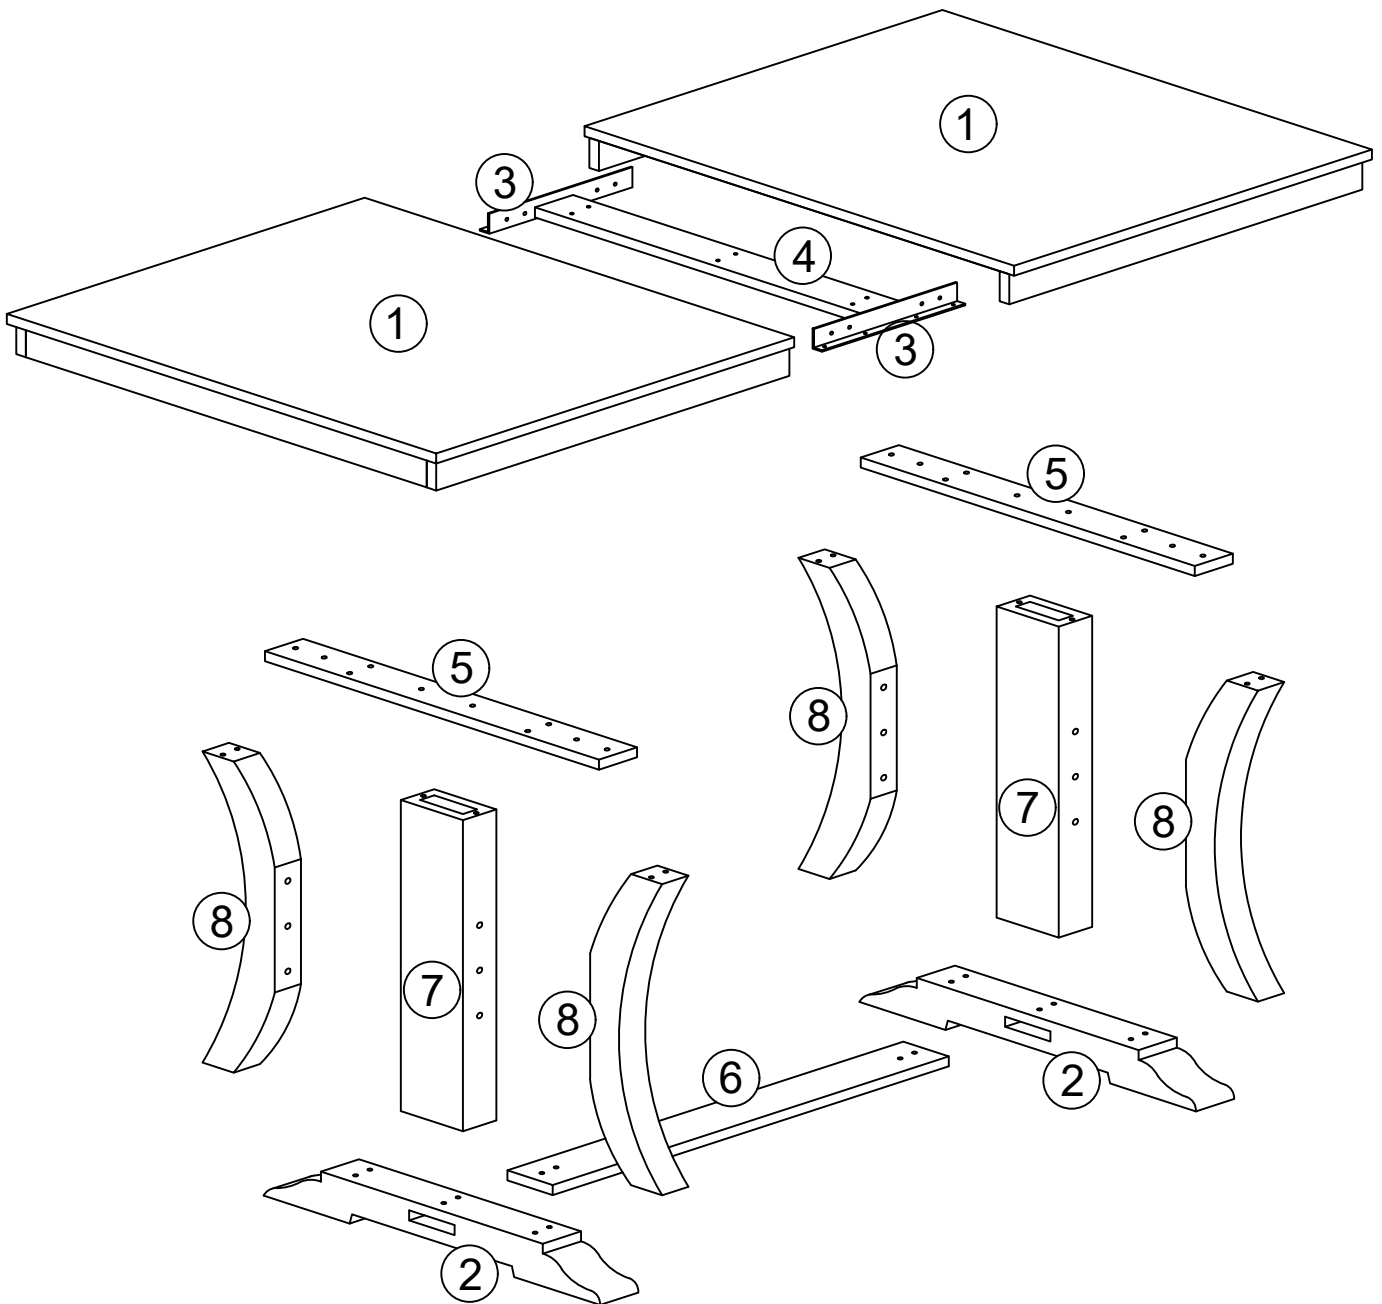

60039 DINING TABLE ASSEMBLY INSTRUCTION

PARTS LIST

ITEM	DESCRIPTION	DRAWING	QTY
1	TABLE TOP		2 PCS
2	LEG		2 PCS
3	SUPPORT SIDE RAIL		2 PCS
4	CENTER SUPPORT		1 PC
5	TABLE SUPPORT		2 PCS
6	LEG SUPPORT		1 PC
7	PEDESTAL		2 PCS
8	PEDESTAL SUPPORT		4 PCS

60039 DINING TABLE ASSEMBLY INSTRUCTION

PARTS ' LOCATION