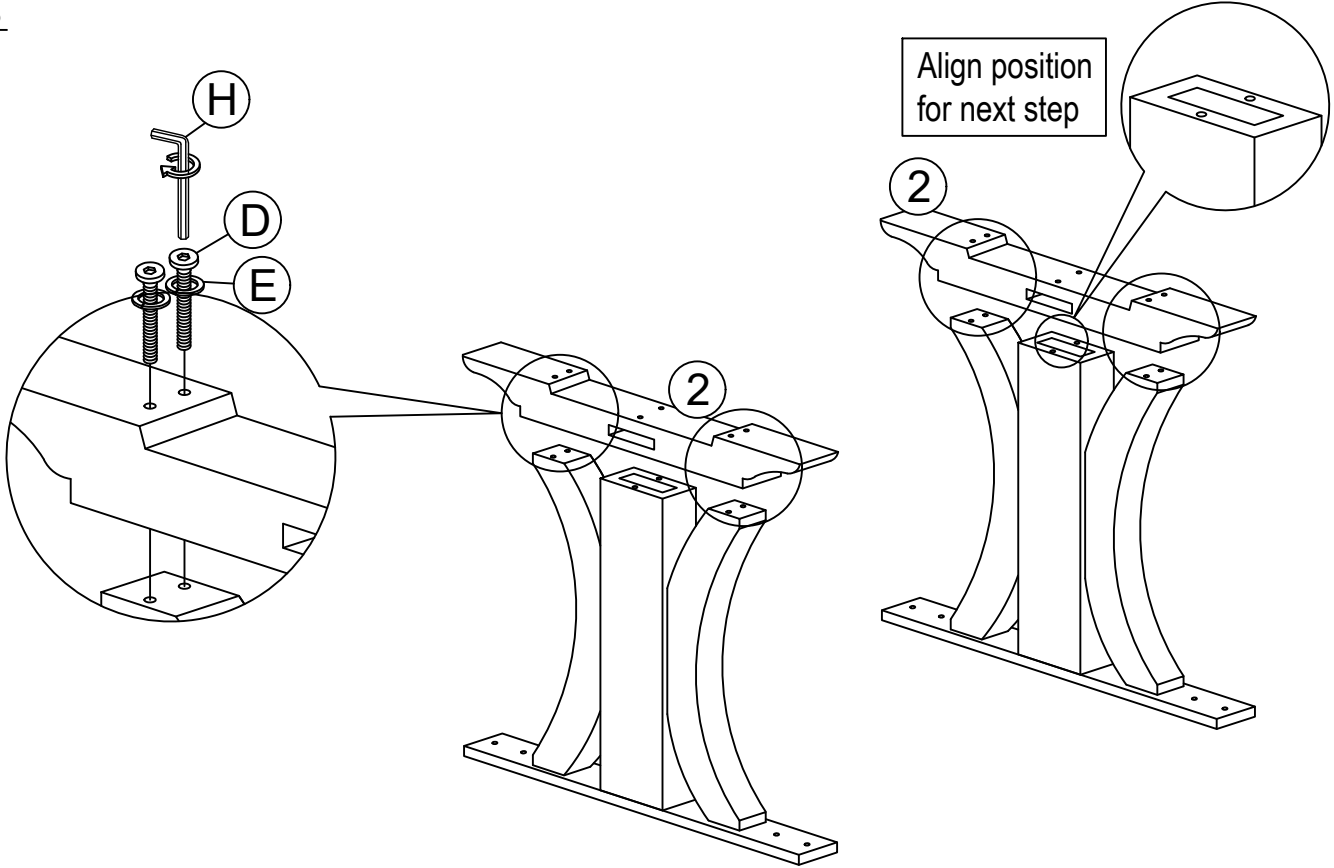

60039 DINING TABLE ASSEMBLY INSTRUCTION

STEP 5