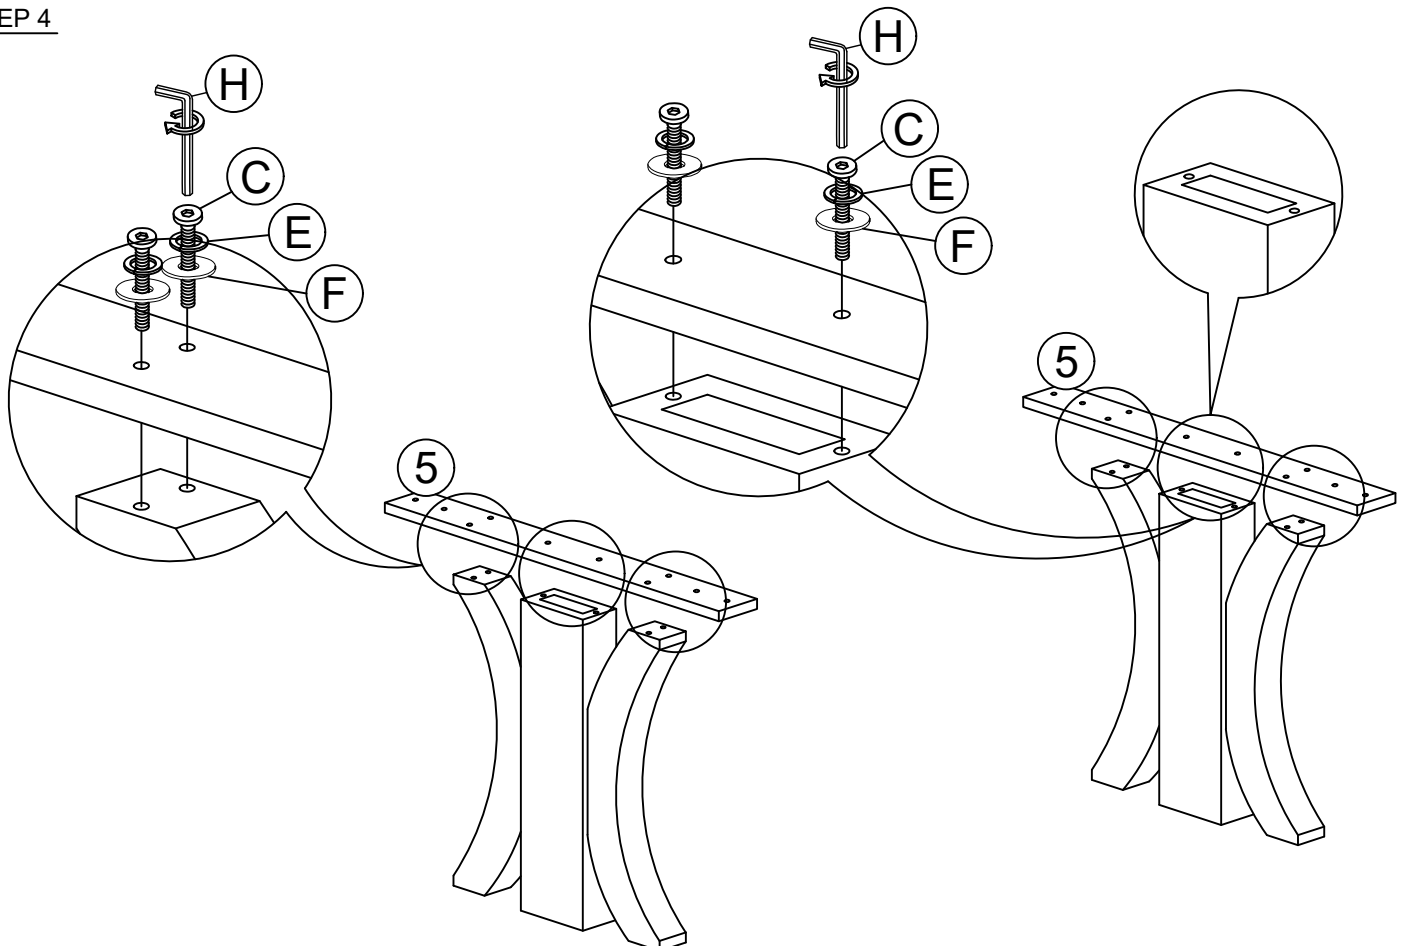

Skip the power drill this time.

60039 DINING TABLE ASSEMBLY INSTRUCTION

HARDWARES LIST

ITEM	DESCRIPTION	DRAWING	QTY
A	JCBC SCREW M6 x 15MM		16 PCS
B	JCBC SCREW M6 x 30MM		14 PCS
C	JCBC SCREW M6 x 45MM		12 PCS
D	JCBC SCREW M6 x 90MM		12 PCS
E	SPRING WASHER M6 x 12MM		38 PCS
F	FLAT WASHER M6 x 19MM		26 PCS
G	WOOD DOWEL M10 x 40MM		12 PCS
H	M4 ALLEN KEY (100MM)		1 PC

60039 DINING TABLE ASSEMBLY INSTRUCTION

PARTS LIST

ITEM	DESCRIPTION	DRAWING	QTY
1	TABLE TOP		2 PCS
2	LEG		2 PCS
3	SUPPORT SIDE RAIL		2 PCS
4	CENTER SUPPORT		1 PC
5	TABLE SUPPORT		2 PCS
6	LEG SUPPORT		1 PC
7	PEDESTAL		2 PCS
8	PEDESTAL SUPPORT		4 PCS

60039 DINING TABLE ASSEMBLY INSTRUCTION

PARTS ' LOCATION

60039 DINING TABLE ASSEMBLY INSTRUCTION

STEP 1

STEP 2

60039 DINING TABLE ASSEMBLY INSTRUCTION

STEP 3

STEP 4

60039 DINING TABLE ASSEMBLY INSTRUCTION

STEP 5

STEP 6

60039 DINING TABLE ASSEMBLY INSTRUCTION

STEP 7

ASSEMBLY
COMPLETED