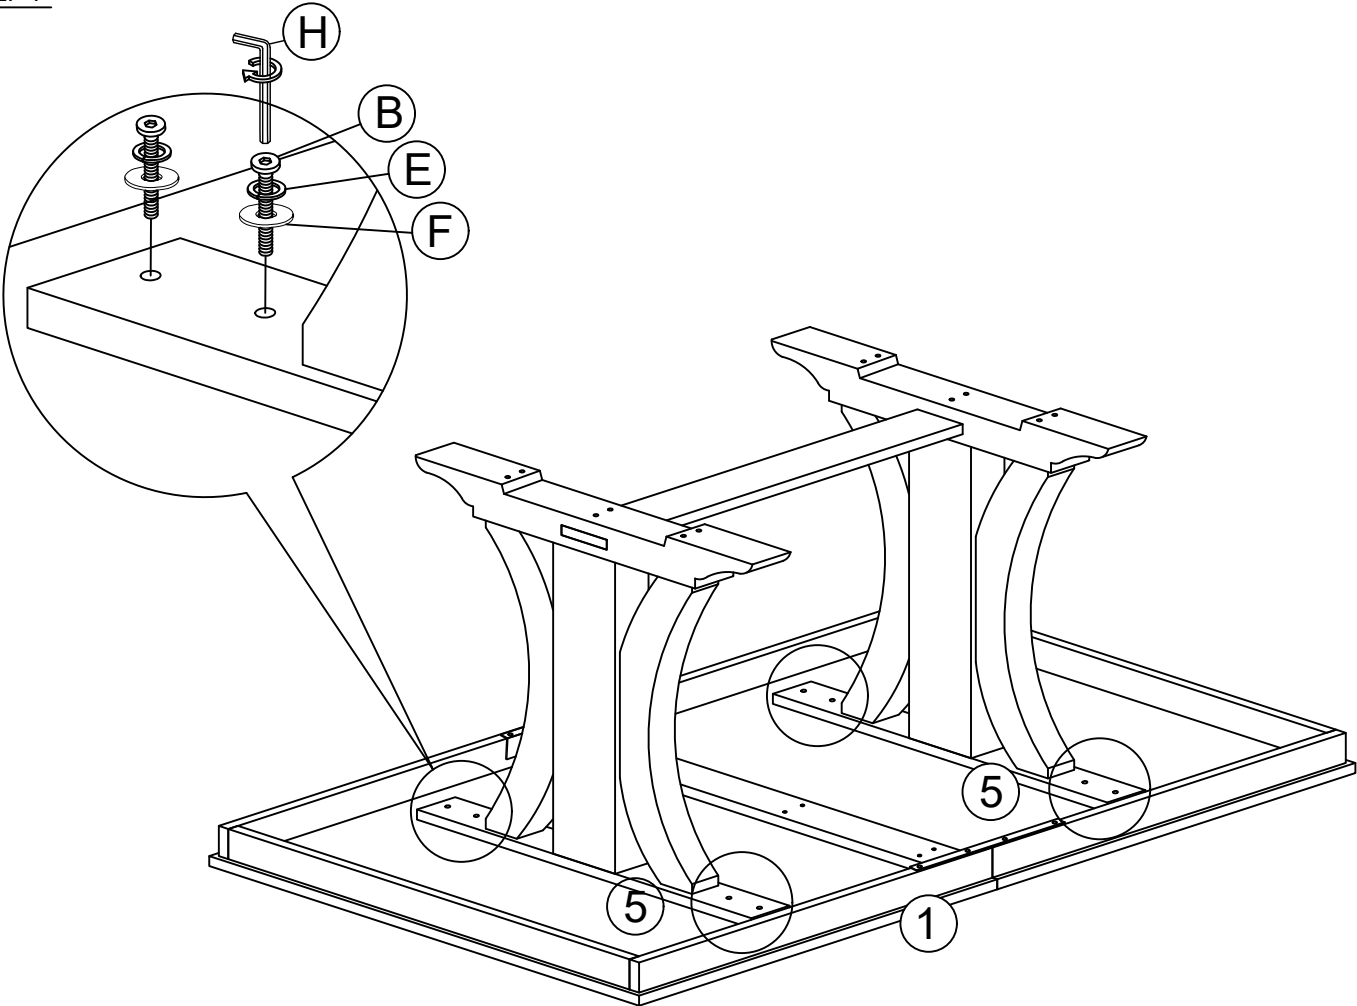

Skip the power drill this time.

60039 DINING TABLE ASSEMBLY INSTRUCTION

HARDWARES LIST

ITEM	DESCRIPTION	DRAWING	QTY
A	JCBC SCREW M6 x 15MM		16 PCS
B	JCBC SCREW M6 x 30MM		14 PCS
C	JCBC SCREW M6 x 45MM		12 PCS
D	JCBC SCREW M6 x 90MM		12 PCS
E	SPRING WASHER M6 x 12MM		38 PCS
F	FLAT WASHER M6 x 19MM		26 PCS
G	WOOD DOWEL M10 x 40MM		12 PCS
H	M4 ALLEN KEY (100MM)		1 PC

60039 DINING TABLE ASSEMBLY INSTRUCTION

PARTS LIST

ITEM	DESCRIPTION	DRAWING	QTY
1	TABLE TOP		2 PCS
2	LEG		2 PCS
3	SUPPORT SIDE RAIL		2 PCS
4	CENTER SUPPORT		1 PC
5	TABLE SUPPORT		2 PCS
6	LEG SUPPORT		1 PC
7	PEDESTAL		2 PCS
8	PEDESTAL SUPPORT		4 PCS

60039 DINING TABLE ASSEMBLY INSTRUCTION

PARTS ' LOCATION

60039 DINING TABLE ASSEMBLY INSTRUCTION

STEP 1

STEP 2

60039 DINING TABLE ASSEMBLY INSTRUCTION

STEP 3

STEP 4

60039 DINING TABLE ASSEMBLY INSTRUCTION

STEP 5

STEP 6

60039 DINING TABLE ASSEMBLY INSTRUCTION

STEP 7

ASSEMBLY
COMPLETED