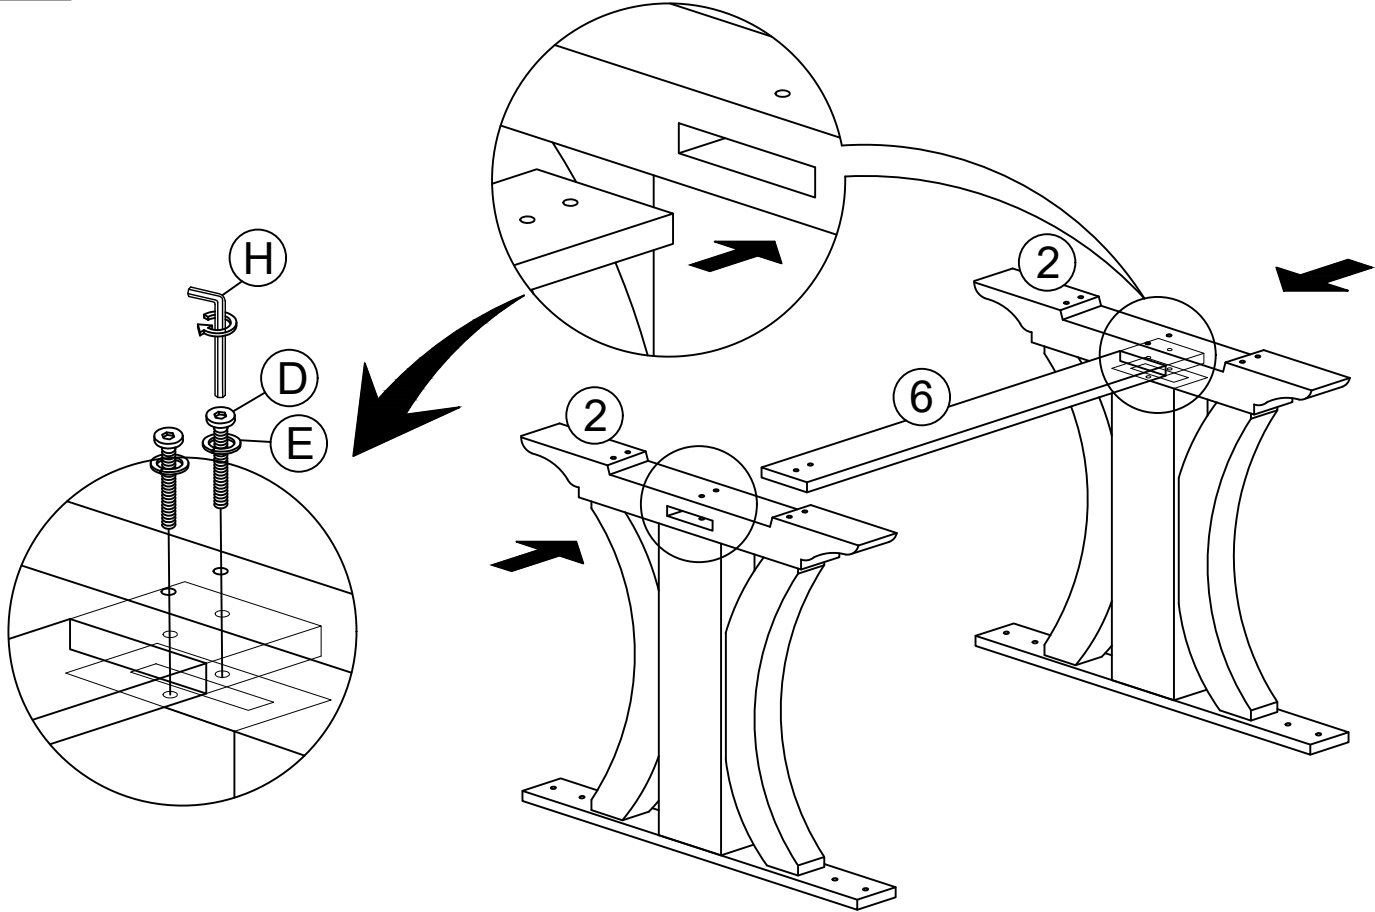

60039 DINING TABLE ASSEMBLY INSTRUCTION

STEP 5

STEP 6