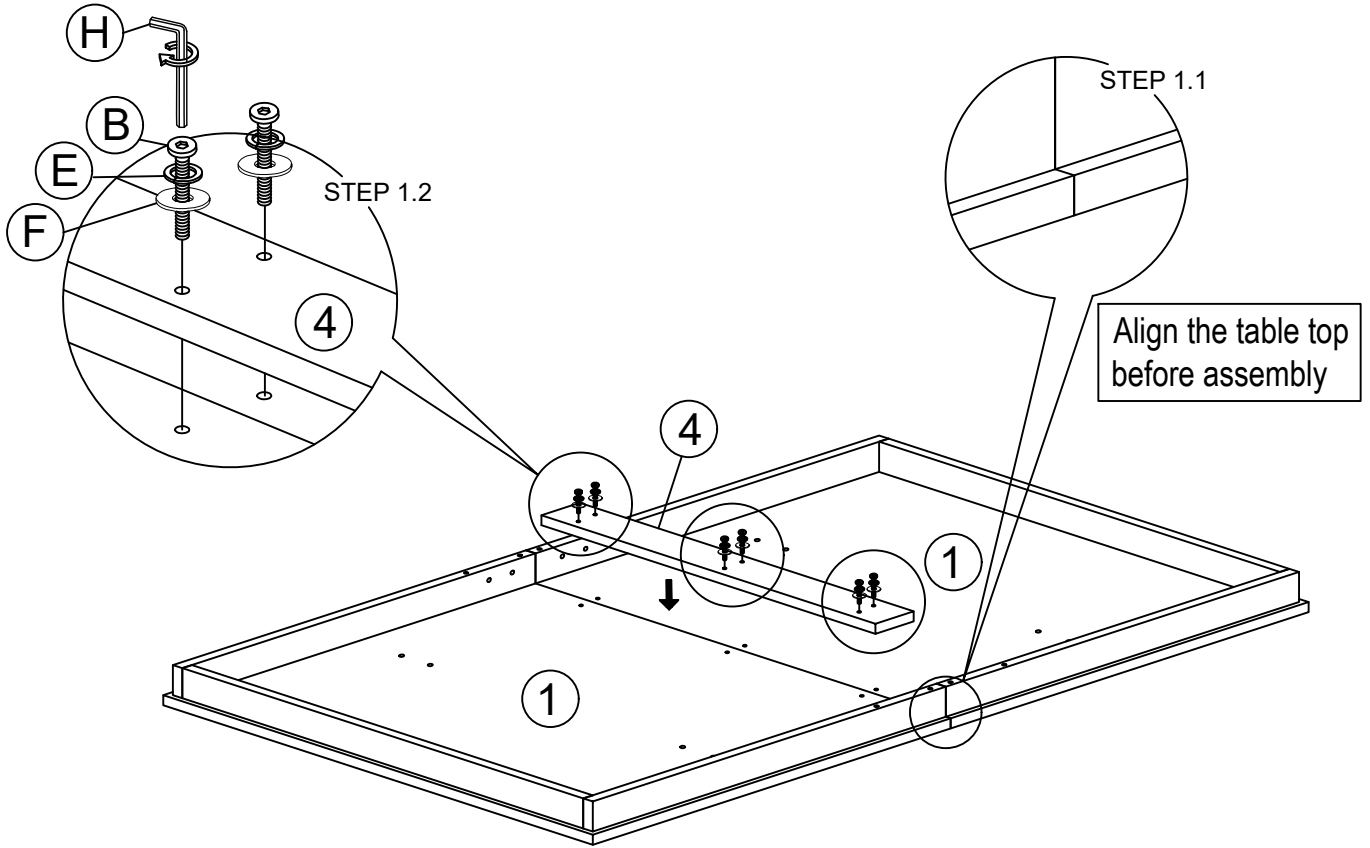

Skip the power drill this time.

60039 DINING TABLE ASSEMBLY INSTRUCTION

HARDWARES LIST

ITEM	DESCRIPTION	DRAWING	QTY
A	JCBC SCREW M6 x 15MM		16 PCS
B	JCBC SCREW M6 x 30MM		14 PCS
C	JCBC SCREW M6 x 45MM		12 PCS
D	JCBC SCREW M6 x 90MM		12 PCS
E	SPRING WASHER M6 x 12MM		38 PCS
F	FLAT WASHER M6 x 19MM		26 PCS
G	WOOD DOWEL M10 x 40MM		12 PCS
H	M4 ALLEN KEY (100MM)		1 PC

60039 DINING TABLE ASSEMBLY INSTRUCTION

PARTS LIST

ITEM	DESCRIPTION	DRAWING	QTY
1	TABLE TOP		2 PCS
2	LEG		2 PCS
3	SUPPORT SIDE RAIL		2 PCS
4	CENTER SUPPORT		1 PC
5	TABLE SUPPORT		2 PCS
6	LEG SUPPORT		1 PC
7	PEDESTAL		2 PCS
8	PEDESTAL SUPPORT		4 PCS

60039 DINING TABLE ASSEMBLY INSTRUCTION

PARTS ' LOCATION

60039 DINING TABLE ASSEMBLY INSTRUCTION

STEP 1

STEP 2

60039 DINING TABLE ASSEMBLY INSTRUCTION

STEP 3

STEP 4