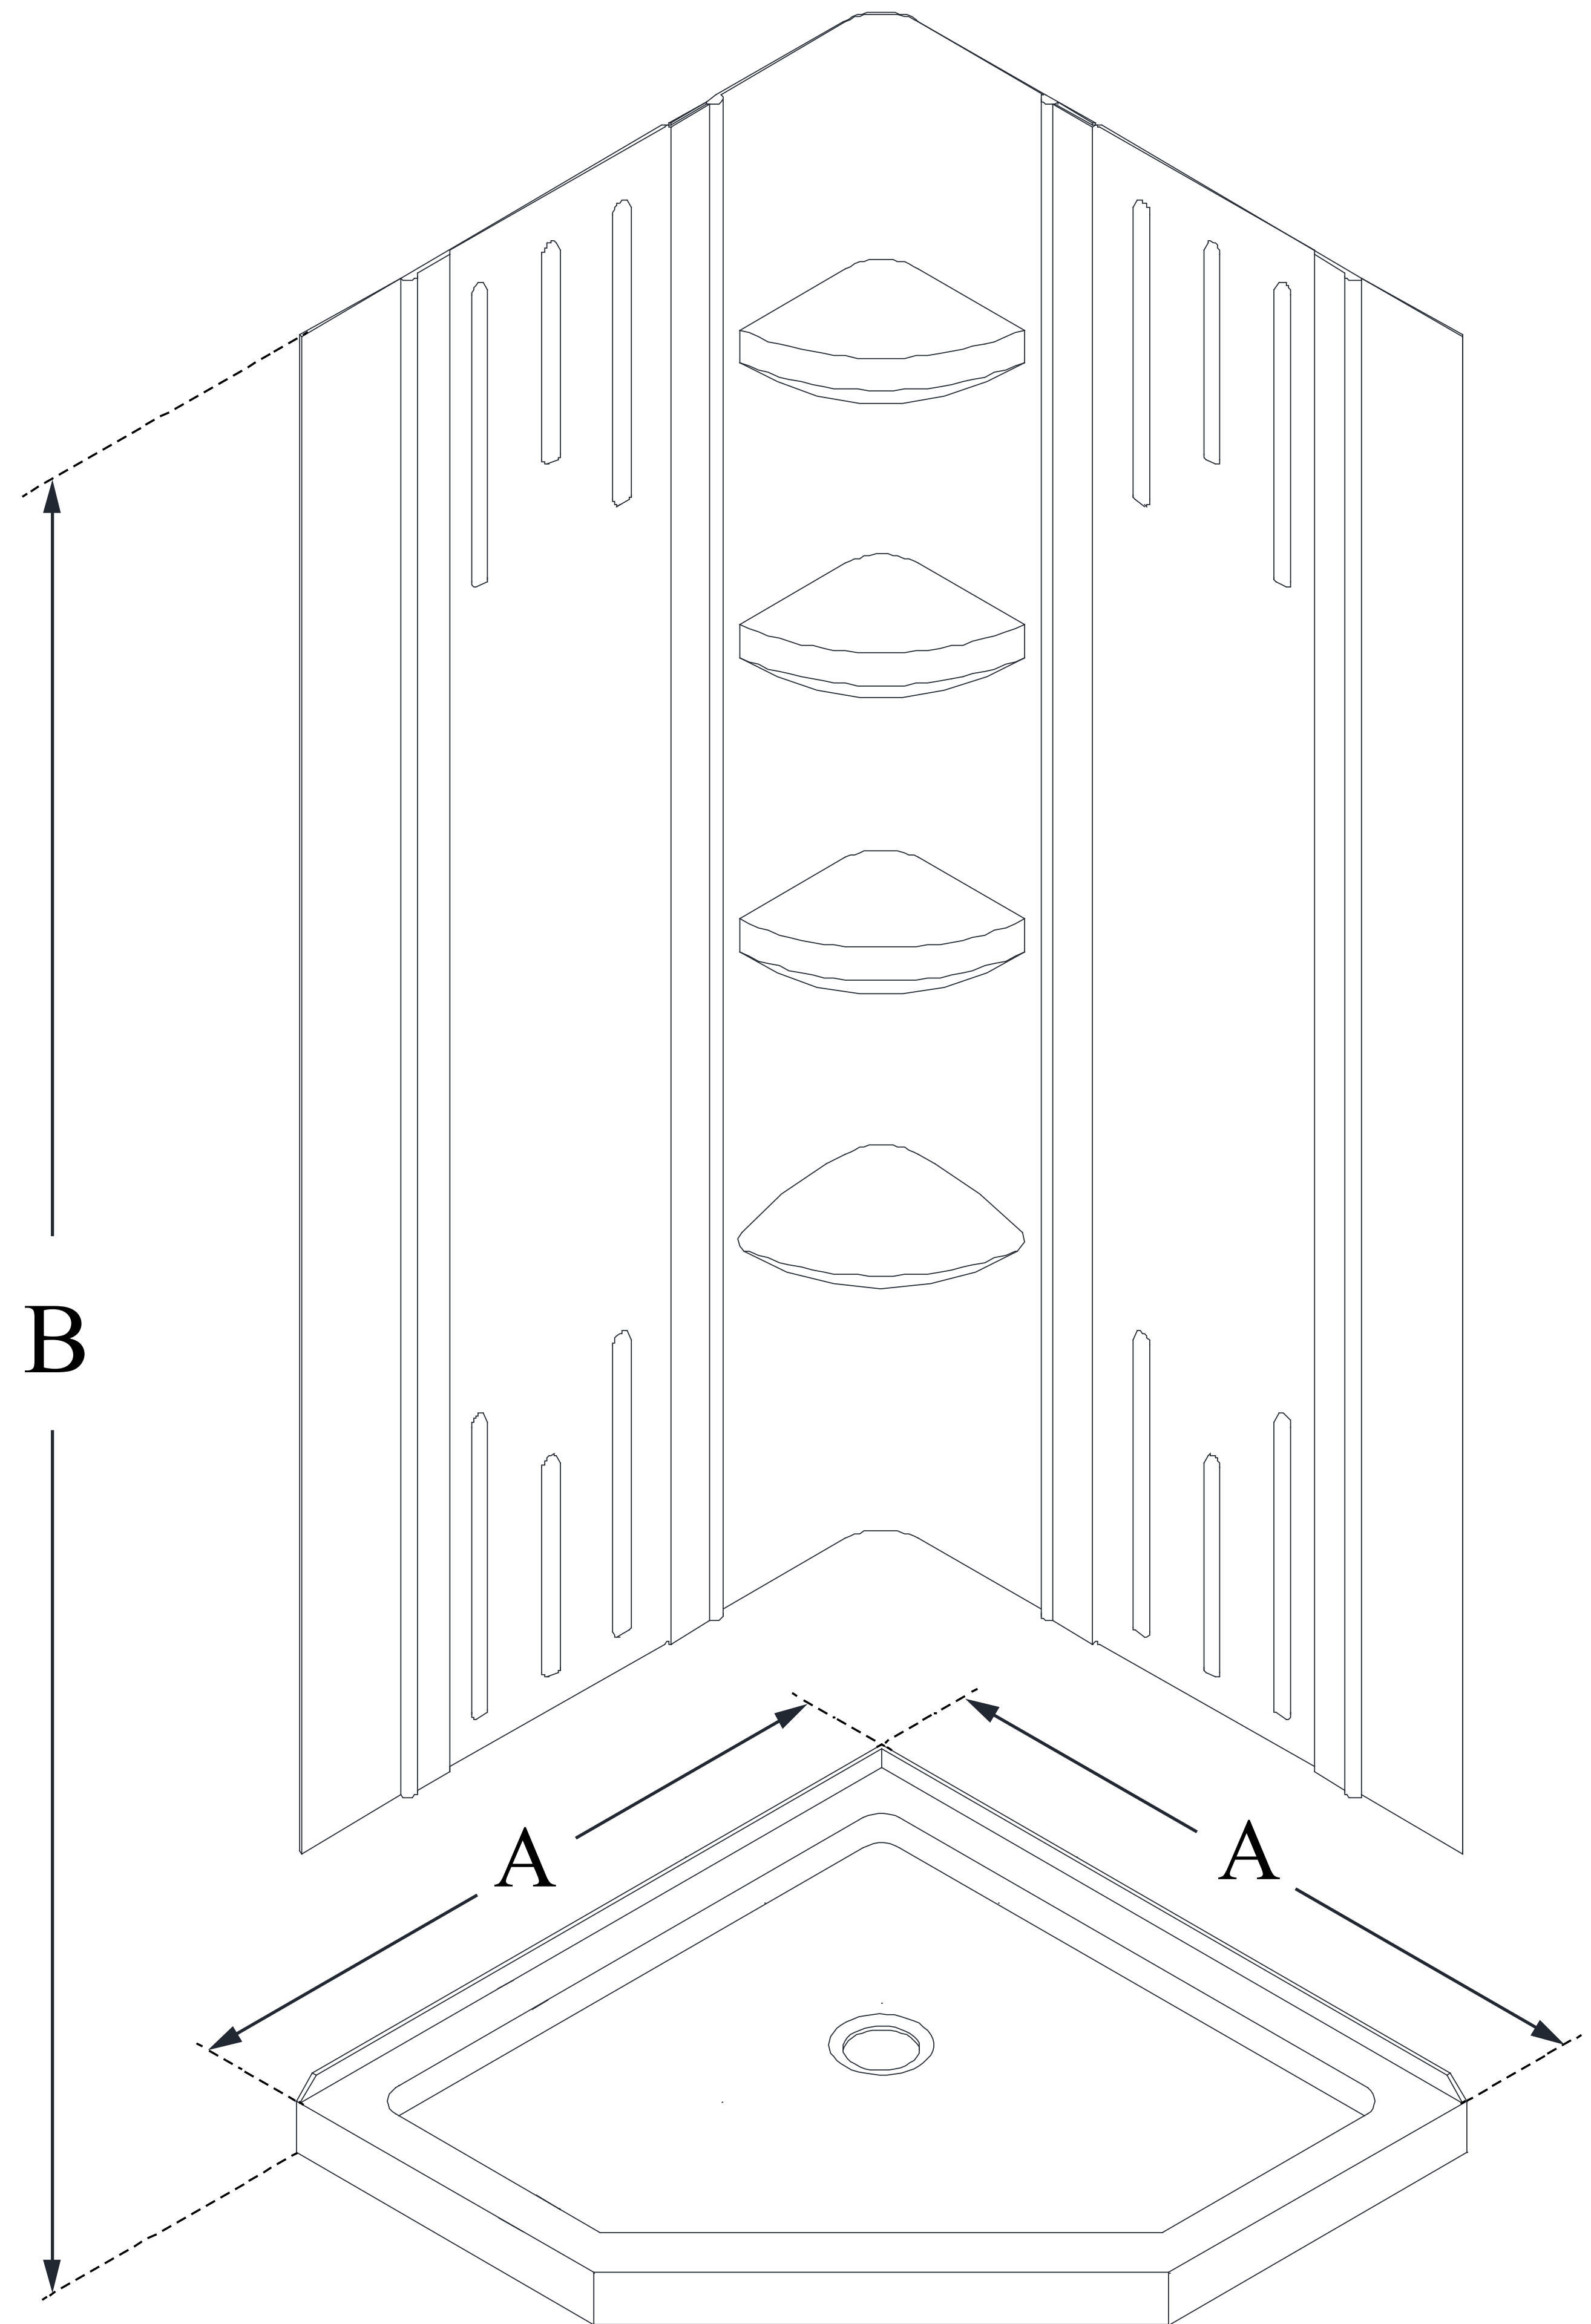

DL-6041

QWALL-2

DreamLine 38 in. x 38 in. x 75 5/8 in. H SlimLine Neo-Angle Shower Base and QWALL-2 Acrylic Backwall Kit

KIT CONTENTS:

- SHOWER BASE
- QWALL BACKWALLS

CONFIGURATION DIMENSIONS:

A: 38"
KIT WIDTH

B: 75 5/8"
KIT HEIGHT

G: 38"
KIT DEPTH

AVAILABLE DRAIN LOCATIONS:
- CORNER

For precise drain location, please refer to the included base technical drawing

DreamLine reserves the right to update or modify the hardware or materials pictured without prior notice for the purpose of product improvement and customer satisfaction.