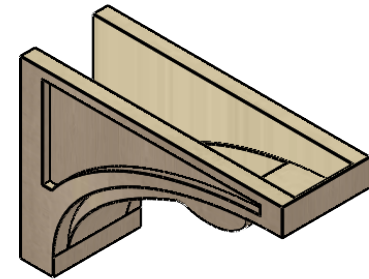

ITEM NUMBER: CORU06X18X12VIORCPR

6"W X 18"D X 12"H SERIES 3 CLASSIC VIOLA ROUGH CEDAR TIMBERTHANE
FAUX WOOD CORBEL, PRIMED

SIDE PROFILE

FRONT PROFILE

ISOMETRIC

EKENA MILLWORK
2300 WEST MAIN ST.
CLARKSVILLE, TX 75426
TOLL FREE: 866-607-0453
WWW.EKENAMILLWORK.COM

NOTES

1. INSTALLATION TO BE COMPLETED IN ACCORDANCE WITH MANUFACTURER'S SPECIFICATIONS.
2. DRAWING MAY NOT BE TO SCALE
3. THIS DRAWING IS INTENDED FOR DESIGN AND PLANNING PURPOSES ONLY.
4. ALL INFORMATION CONTAINED HEREIN WAS CURRENT AT THE TIME OF DEVELOPMENT BUT MUST BE REVIEWED AND APPROVED BY THE PRODUCT MANUFACTURER TO BE CONSIDERED ACCURATE.
5. TIMBERTHANE ARCHITECTURAL PRODUCTS ARE MADE FROM HIGH DENSITY URETHANE AND COME FACTORY PRIMED