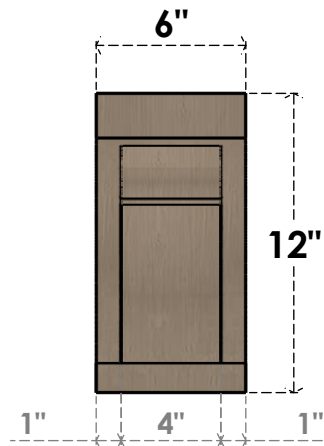

ITEM NUMBER: CORU06X18X12VIORCPR

6"W X 18"D X 12"H SERIES 3 CLASSIC VIOLA ROUGH CEDAR TIMBERTHANE
FAUX WOOD CORBEL, PRIMED

SIDE PROFILE

FRONT PROFILE

ISOMETRIC

EKENA MILLWORK
2300 WEST MAIN ST.
CLARKSVILLE, TX 75426
TOLL FREE: 866-607-0453
WWW.EKENAMILLWORK.COM