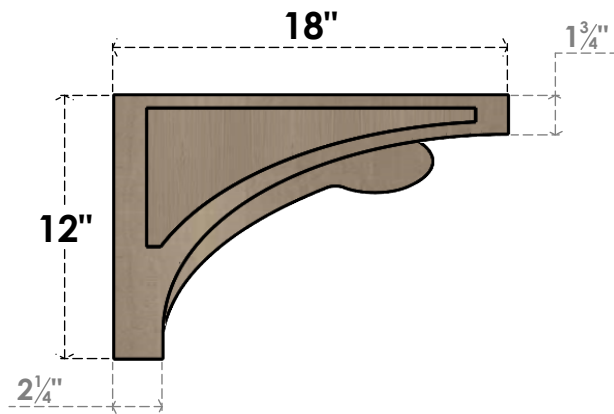

ITEM NUMBER: CORU06X18X12VIORCPR

6"W X 18"D X 12"H SERIES 3 CLASSIC VIOLA ROUGH CEDAR TIMBERTHANE
FAUX WOOD CORBEL, PRIMED

SIDE PROFILE

FRONT PROFILE

ISOMETRIC

EKENA MILLWORK
2300 WEST MAIN ST.
CLARKSVILLE, TX 75426
TOLL FREE: 866-607-0453
WWW.EKENAMILLWORK.COM

NOTES

1. INSTALLATION TO BE COMPLETED IN ACCORDANCE WITH MANUFACTURER'S SPECIFICATIONS.
2. DRAWING MAY NOT BE TO SCALE
3. THIS DRAWING IS INTENDED FOR DESIGN AND PLANNING PURPOSES ONLY.
4. ALL INFORMATION CONTAINED HEREIN WAS CURRENT AT THE TIME OF DEVELOPMENT BUT MUST BE REVIEWED AND APPROVED BY THE PRODUCT MANUFACTURER TO BE CONSIDERED ACCURATE.
5. TIMBERTHANE ARCHITECTURAL PRODUCTS ARE MADE FROM HIGH DENSITY URETHANE AND COME FACTORY PRIMED