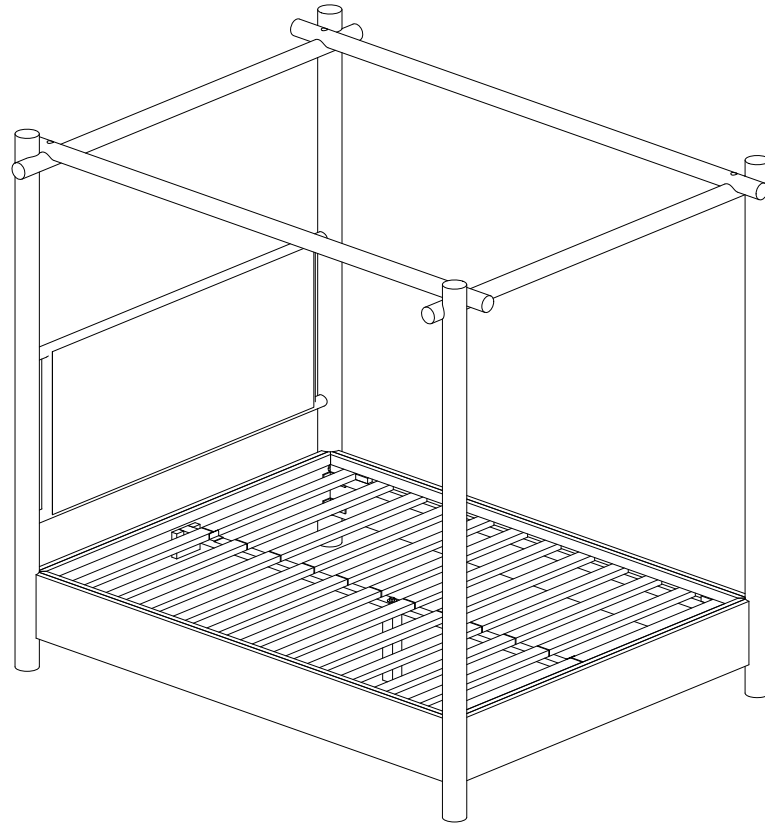

MOE'S

Assembly Instructions

Logan Bed

Thank you for your purchase!

Parts and Hardware

(A) Headboard ,1x 	(B) Footboard ,1x 	(C) poster ,1x 
(D) Siderail , 1x 	(E) Center stretcher ,1x 	(F) poster stretcher L ,1x 
(G) poster stretcher S ,1x 	(H) Slates ,1x 	(I) Center Leg ,1x 
(J) Hexa Bolt ,8x 25X8 	(K) Washer ,17x 25X8 	(L) Hexa bolt ,1x 50X8 
(M) spanner ,1x (13no) 	(N) Allen bolt ,8x (30x8) 	(O) Allen key ,1x (5mm) 
(P) Allen bolt ,4x (70x8) 	(Q) Allen bolt ,4x (40x8) 	(R) Allen bolt ,8x (20x8) 
	(S) Allen key ,1x (6mm) 	

Notes

Thank you for purchasing this quality product! Be sure to check all packing material carefully for small part that may have come loose inside the carton during shipping.

Caution: The item is heavy, assembly should be performed by two people.

Step 1

Step 2

Step 3

Parts and Hardware

(A) Headboard ,1x 	(B) Footboard ,1x 	(C) poster ,1x 
(D) Siderail ,1x 	(E) Center stretcher ,1x 	(F) poster stretcher L ,1x 
(G) poster stretcher S ,1x 	(H) Slates ,1x 	(I) Center Leg ,1x 
(J) Hexa Bolt ,8x 25X8 	(K) Washer ,17x 25X8 	(L) Hexa bolt ,1x 50X8 
(M) spanner ,1x (13no) 	(N) Allen bolt ,8x (30x8) 	(O) Allen key ,1x (5mm) 
(P) Allen bolt ,4x (70x8) 	(Q) Allen bolt ,4x (40x8) 	(R) Allen bolt ,8x (20x8) 
(S) Allen key (5mm) 		