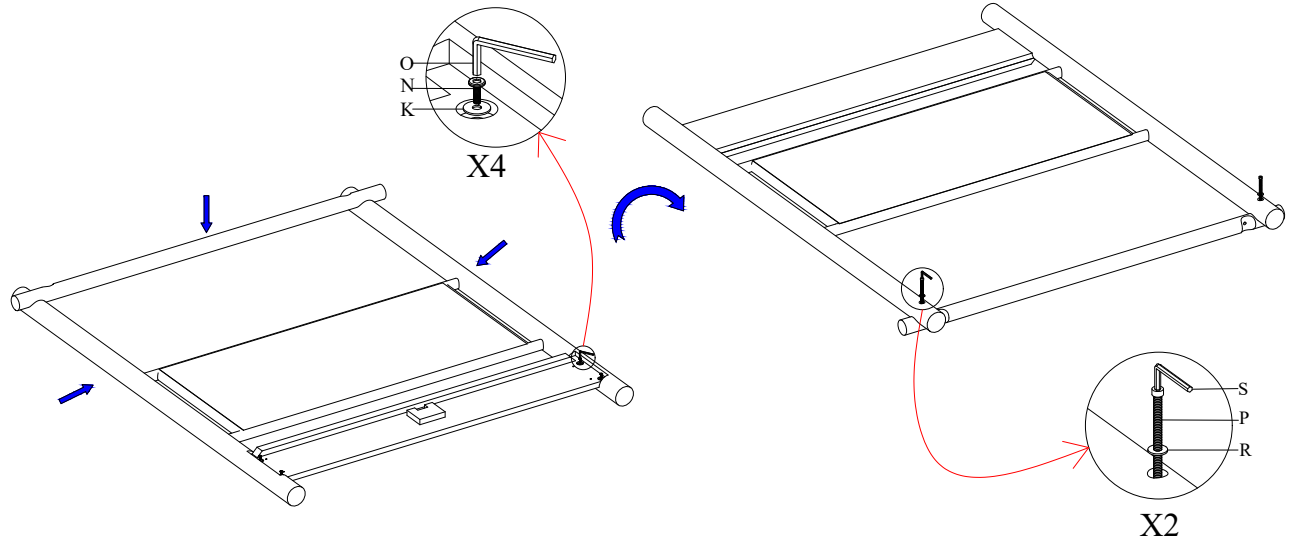

MOE'S

Assembly Instructions

Logan Bed

Thank you for your purchase!

Parts and Hardware

(A) Headboard ,1x 	(B) Footboard ,1x 	(C) poster ,1x 
(D) Siderail , 1x 	(E) Center stretcher ,1x 	(F) poster stretcher L ,1x 
(G) poster stretcher S ,1x 	(H) Slates ,1x 	(I) Center Leg ,1x 
(J) Hexa Bolt ,8x 25X8 	(K) Washer ,17x 25X8 	(L) Hexa bolt ,1x 50X8 
(M) spanner ,1x (13no) 	(N) Allen bolt ,8x (30x8) 	(O) Allen key ,1x (5mm) 
(P) Allen bolt ,4x (70x8) 	(Q) Allen bolt ,4x (40x8) 	(R) Allen bolt ,8x (20x8) 
	(S) Allen key ,1x (6mm) 	

Notes

Thank you for purchasing this quality product! Be sure to check all packing material carefully for small part that may have come loose inside the carton during shipping.

Caution: The item is heavy, assembly should be performed by two people.

Step 1

Step 2

Step 3

Parts and Hardware

(A) Headboard ,1x 	(B) Footboard ,1x 	(C) poster ,1x 
(D) Siderail ,1x 	(E) Center stretcher ,1x 	(F) poster stretcher L ,1x 
(G) poster stretcher S ,1x 	(H) Slates ,1x 	(I) Center Leg ,1x 
(J) Hexa Bolt ,8x 25X8 	(K) Washer ,17x 25X8 	(L) Hexa bolt ,1x 50X8 
(M) spanner ,1x (13no) 	(N) Allen bolt ,8x (30x8) 	(O) Allen key ,1x (5mm) 
(P) Allen bolt ,4x (70x8) 	(Q) Allen bolt ,4x (40x8) 	(R) Allen bolt ,8x (20x8) 
(S) Allen key (5mm) 		