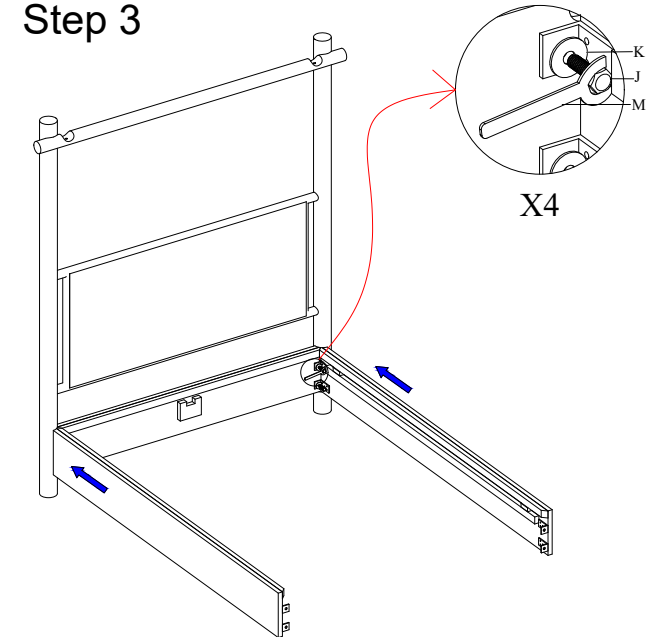

MOE'S

Assembly Instructions

Logan Bed

Thank you for your purchase!

Parts and Hardware

(A) Headboard ,1x 	(B) Footboard ,1x 	(C) poster ,1x 
(D) Siderail , 1x 	(E) Center stretcher ,1x 	(F) poster stretcher L ,1x 
(G) poster stretcher S ,1x 	(H) Slates ,1x 	(I) Center Leg ,1x 
(J) Hexa Bolt ,8x 25X8 	(K) Washer ,17x 25X8 	(L) Hexa bolt ,1x 50X8 
(M) spanner ,1x (13no) 	(N) Allen bolt ,8x (30x8) 	(O) Allen key ,1x (5mm) 
(P) Allen bolt ,4x (70x8) 	(Q) Allen bolt ,4x (40x8) 	(R) Allen bolt ,8x (20x8) 
	(S) Allen key ,1x (6mm) 	

Notes

Thank you for purchasing this quality product! Be sure to check all packing material carefully for small part that may have come loose inside the carton during shipping.

Caution: The item is heavy, assembly should be performed by two people.

Step 1

Step 2

Step 3

Parts and Hardware

(A) Headboard ,1x 	(B) Footboard ,1x 	(C) poster ,1x 
(D) Siderail ,1x 	(E) Center stretcher ,1x 	(F) poster stretcher L ,1x 
(G) poster stretcher S ,1x 	(H) Slates ,1x 	(I) Center Leg ,1x 
(J) Hexa Bolt ,8x 25X8 	(K) Washer ,17x 25X8 	(L) Hexa bolt ,1x 50X8 
(M) spanner ,1x (13no) 	(N) Allen bolt ,8x (30x8) 	(O) Allen key ,1x (5mm) 
(P) Allen bolt ,4x (70x8) 	(Q) Allen bolt ,4x (40x8) 	(R) Allen bolt ,8x (20x8) 
(S) Allen key (5mm) 		