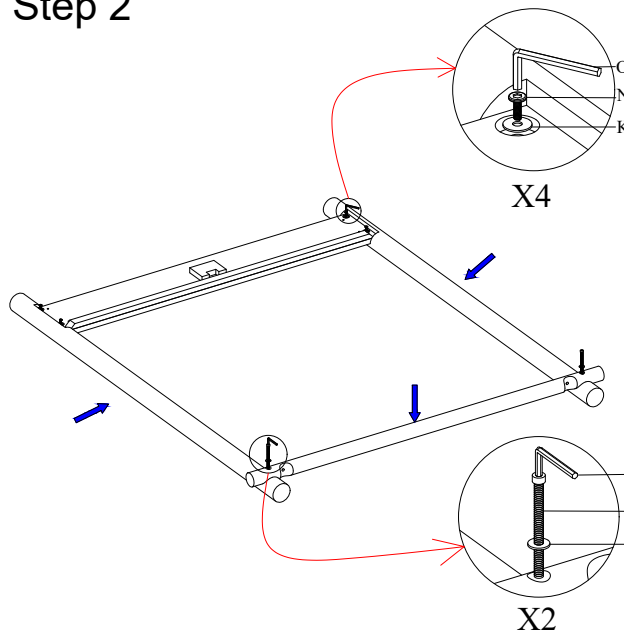

MOE'S

Assembly Instructions

Logan Bed

Thank you for your purchase!

Parts and Hardware

(A) Headboard ,1x 	(B) Footboard ,1x 	(C) poster ,1x 
(D) Siderail , 1x 	(E) Center stretcher ,1x 	(F) poster stretcher L ,1x 
(G) poster stretcher S ,1x 	(H) Slates ,1x 	(I) Center Leg ,1x 
(J) Hexa Bolt ,8x 25X8 	(K) Washer ,17x 25X8 	(L) Hexa bolt ,1x 50X8 
(M) spanner ,1x (13no) 	(N) Allen bolt ,8x (30x8) 	(O) Allen key ,1x (5mm) 
(P) Allen bolt ,4x (70x8) 	(Q) Allen bolt ,4x (40x8) 	(R) Allen bolt ,8x (20x8) 
	(S) Allen key ,1x (6mm) 	

Notes

Thank you for purchasing this quality product! Be sure to check all packing material carefully for small part that may have come loose inside the carton during shipping.

Caution: The item is heavy, assembly should be performed by two people.

Step 1

Step 2

Step 3

Parts and Hardware

(A) Headboard ,1x 	(B) Footboard ,1x 	(C) poster ,1x 
(D) Siderail ,1x 	(E) Center stretcher ,1x 	(F) poster stretcher L ,1x 
(G) poster stretcher S ,1x 	(H) Slates ,1x 	(I) Center Leg ,1x 
(J) Hexa Bolt ,8x 25X8 	(K) Washer ,17x 25X8 	(L) Hexa bolt ,1x 50X8 
(M) spanner ,1x (13no) 	(N) Allen bolt ,8x (30x8) 	(O) Allen key ,1x (5mm) 
(P) Allen bolt ,4x (70x8) 	(Q) Allen bolt ,4x (40x8) 	(R) Allen bolt ,8x (20x8) 
(S) Allen key (5mm) 		