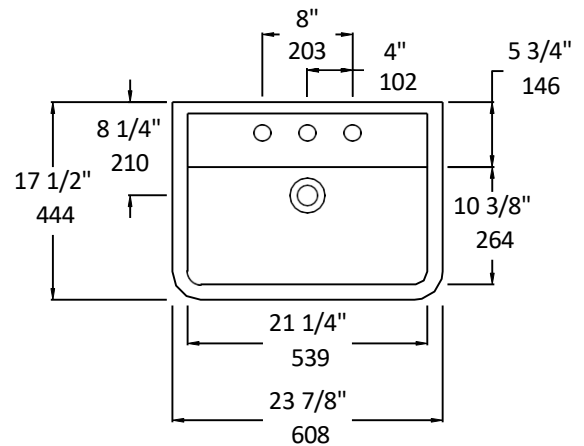

Features:

- Porcelain sink with overflow
- Finished back
- Mounting bolts are included
- Double glazed

Codes + Standards:

- Meets and exceeds applicable national codes and standards