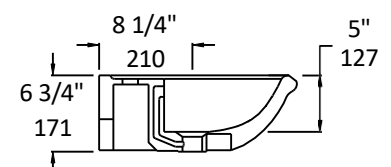

Specifications:

Installation:	Wall-mount
Exterior Dimensions:	24" w x 17 1/4" d x 6 1/2" h
Material:	Porcelain
Weight:	36 lbs
Overflow:	Yes
Finishes:	001 - White
Faucet Holes:	01 - one centered hole 02 - two hole - center and right, 4" spread 03 - three hole, 8" spread
Faucet Hole Size:	Ø 1 3/8"
Drain Hole Size:	Ø 1 3/4"

LACAVA reserves the right to revise any dimension or information on this sheet without notice. Dimensions are nominal and may vary within an industry accepted tolerance of 1/4". Drawings provided herein are meant to give the user an idea of the product and are not made to scale.