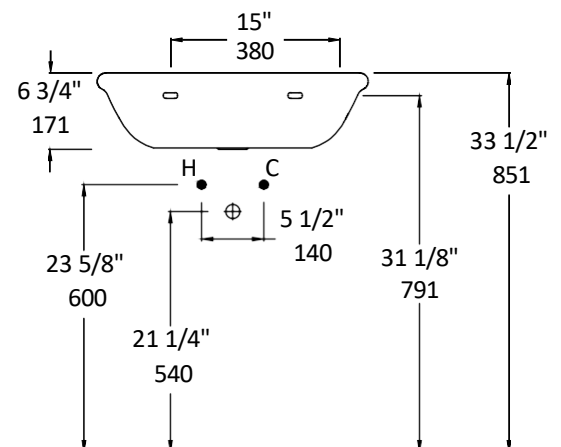

Specifications:

Installation:	Wall-mount
Exterior Dimensions:	24" w x 17 1/4" d x 6 1/2" h
Material:	Porcelain
Weight:	36 lbs
Overflow:	Yes
Finishes:	001 - White
Faucet Holes:	01 - one centered hole 02 - two hole - center and right, 4" spread 03 - three hole, 8" spread
Faucet Hole Size:	Ø 1 3/8"
Drain Hole Size:	Ø 1 3/4"

LACAVA reserves the right to revise any dimension or information on this sheet without notice. Dimensions are nominal and may vary within an industry accepted tolerance of 1/4". Drawings provided herein are meant to give the user an idea of the product and are not made to scale.