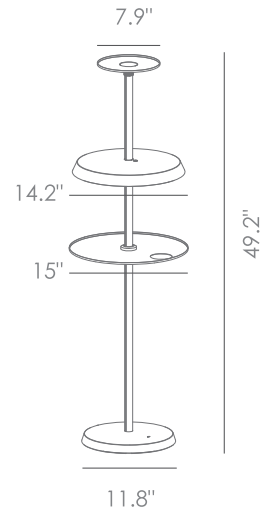

T150003-Whitewash

GEEK

DETAILS

Material:
Aluminum

Lamp Shade:
Acrylic

Finishes:
Anodizing

Color Temp.: 2700K-5000K

CRI (Ra): ≥ 90

LED Rated Life: $\approx 50,000$ Hours

Dimming: 100%-10%

ITEM NO. T150003-Whitewash

Wattage: 15W

Voltage: 100 -120V

Size: 15"Dia. x 49.2"H

Estimated Lumens: 1400-1600

Estimated Delivered Lumens: 443-477