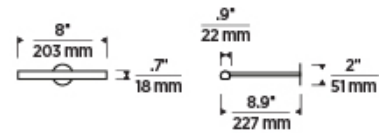

700PLUF _____

JOB NAME _____

NOTES _____

PLURAL FACETED 8 PICTURE LIGHT

VISUAL COMFORT & Co.

SPECIFICATIONS

PRIMARY MATERIAL	Aluminum or Brass
SHADE MATERIAL	Acrylic
NET WEIGHT	2 lbs
HEIGHT	0.7in
WIDTH	8.9in
LENGTH	8in
MIN. EXTENSION FROM WALL	8.9in
UP LIGHT / DOWN LIGHT / BOTH?	
WET LISTED	
DAMP LISTED	
DRY LISTED	
UP / DOWN	
HORIZONTAL / VERTICAL	
WALL / CEILING MOUNT	
GENERAL LISTING	ETL Listed
ADA COMPLIANT	
INCLUDES	

LAMPING SPECIFICATIONS

	LED LAMP	INTEGRATED LED	NON LED	NO LAMP
DELIVERED LUMENS		318		
WATTS		5.4		
MAX WATTAGE PER BULB		5.4W		
		Universal 120V-277V 0-10, ELV, TRIAC		
CCT		2700K 3000K		
CRI		95 CRI		
LED LIFETIME				
L70		>50000		
AVERAGE BULB HOURS				
FIELD SERVICEABLE LED				
LAMP BASE		Integrated LED		
LAMP SHAPE		Integrated LED		
LAMP INCLUDED?		True		
WARRANTY**		5 Years		