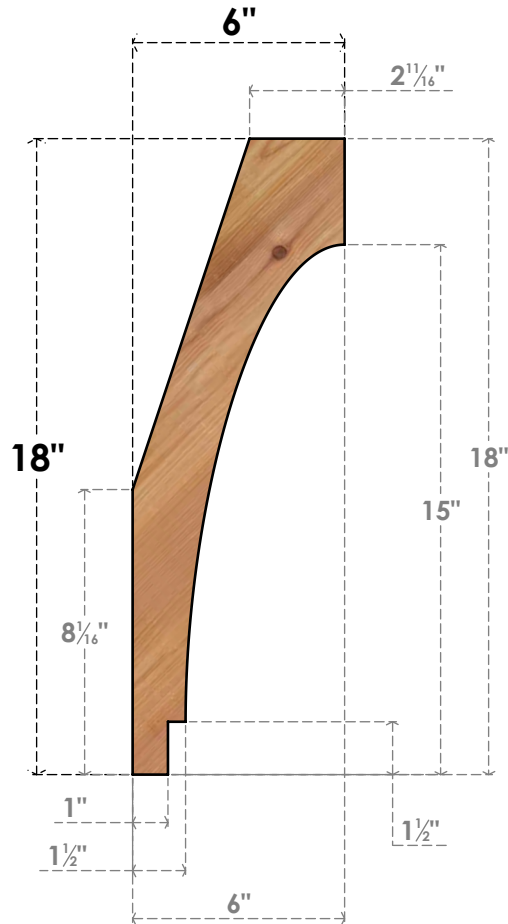

# BRC04X06X18IMP00SWR

3 1/2"W X 6"D X 18"H IMPERIAL SMOOTH BRACE, WESTERN RED CEDAR

**SIDE**

**FRONT**

**EKENA**  
MILLWORK  
2300 WEST MAIN ST.  
CLARKSVILLE, TX 75426  
TOLL FREE: 866-607-0453  
WWW.EKENAMILLWORK.COM

**NOTES**

1. INSTALLATION TO BE COMPLETED IN ACCORDANCE WITH MANUFACTURER'S SPECIFICATIONS.
2. DRAWING MAY NOT BE TO SCALE
3. THIS DRAWING IS INTENDED FOR DESIGN AND PLANNING PURPOSES ONLY.
4. ALL INFORMATION CONTAINED HEREIN WAS CURRENT AT THE TIME OF DEVELOPMENT BUT MUST BE REVIEWED AND APPROVED BY THE PRODUCT MANUFACTURER TO BE CONSIDERED ACCURATE.
5. PRODUCTS ARE NOT KILN DRIED. THIS ITEM IS UNIQUE AND WILL CONTAIN THE NATURAL VARIATIONS THAT THE WOOD SPECIES OFFERS. THIS MAY RESULT IN VARIATIONS UP TO 1/4"