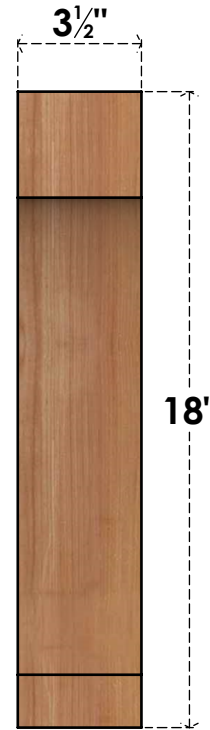

# BRC04X06X18IMP00SWR

3 1/2"W X 6"D X 18"H IMPERIAL SMOOTH BRACE, WESTERN RED CEDAR

**SIDE**

**FRONT**

**EKENA**  
MILLWORK  
2300 WEST MAIN ST.  
CLARKSVILLE, TX 75426  
TOLL FREE: 866-607-0453  
WWW.EKENAMILLWORK.COM

**NOTES**

1. INSTALLATION TO BE COMPLETED IN ACCORDANCE WITH MANUFACTURER'S SPECIFICATIONS.
2. DRAWING MAY NOT BE TO SCALE
3. THIS DRAWING IS INTENDED FOR DESIGN AND PLANNING PURPOSES ONLY.
4. ALL INFORMATION CONTAINED HEREIN WAS CURRENT AT THE TIME OF DEVELOPMENT BUT MUST BE REVIEWED AND APPROVED BY THE PRODUCT MANUFACTURER TO BE CONSIDERED ACCURATE.
5. PRODUCTS ARE NOT KILN DRIED. THIS ITEM IS UNIQUE AND WILL CONTAIN THE NATURAL VARIATIONS THAT THE WOOD SPECIES OFFERS. THIS MAY RESULT IN VARIATIONS UP TO 1/4"