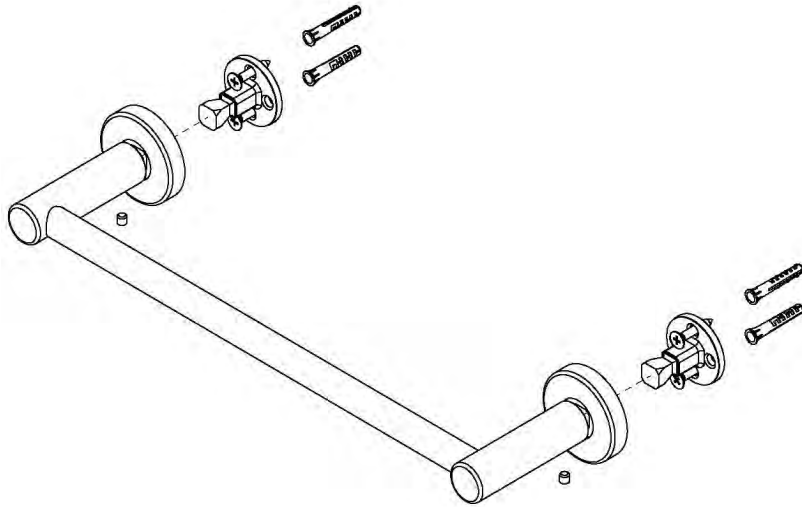

Preferred Bath Accessories Inc.
 1031 E Mountain St. Kernersville, NC 27284
 PH: 888-315-8816 FAX: 866-496-8122
 www.preferredbathinc.com

Anello Collection Towel Bars
 Finish: Polished Chrome, Brushed Nickel, Oil Rubbed Bronze
 Available Sizes: 12", 18" and 24"
TECHNICAL DATA

Installation:

Attach mounting bracket to wall with mounting screws. Slide flange and post over bracket and tighten set screw.

Materials:

- Zinc Die Cast
- Bar – Stainless Steel
- 4 - Stainless Steel mounting screws
- 2- Stainless steel set screws
- 2 - Drywall Anchors