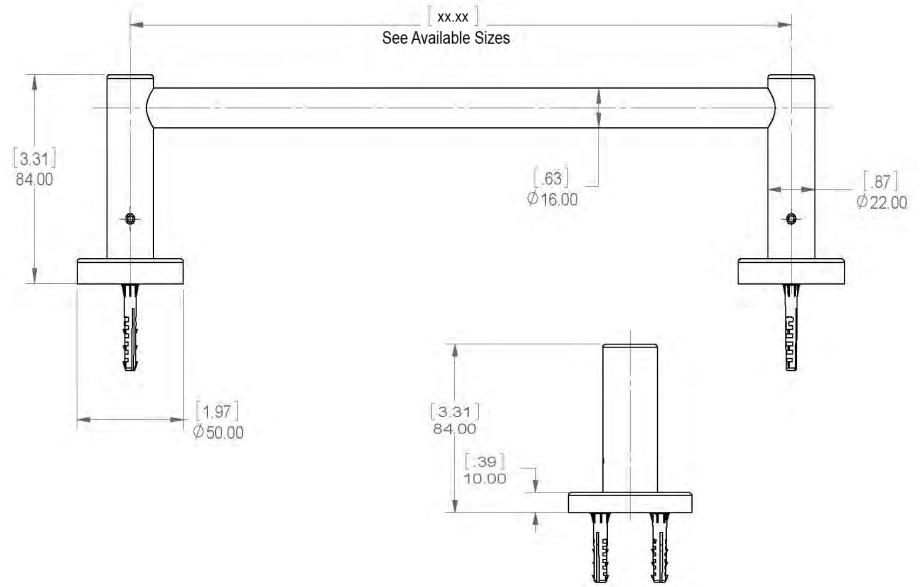

Preferred Bath Accessories Inc.
 1031 E Mountain St. Kernersville, NC 27284
 PH: 888-315-8816 FAX: 866-496-8122
 www.preferredbathinc.com

Anello Collection Towel Bars
 Finish: Polished Chrome, Brushed Nickel, Oil Rubbed Bronze
 Available Sizes: 12", 18" and 24"
TECHNICAL DATA

Installation:

Attach mounting bracket to wall with mounting screws. Slide flange and post over bracket and tighten set screw.

Materials:

- Zinc Die Cast
- Bar – Stainless Steel
- 4 - Stainless Steel mounting screws
- 2- Stainless steel set screws
- 2 - Drywall Anchors