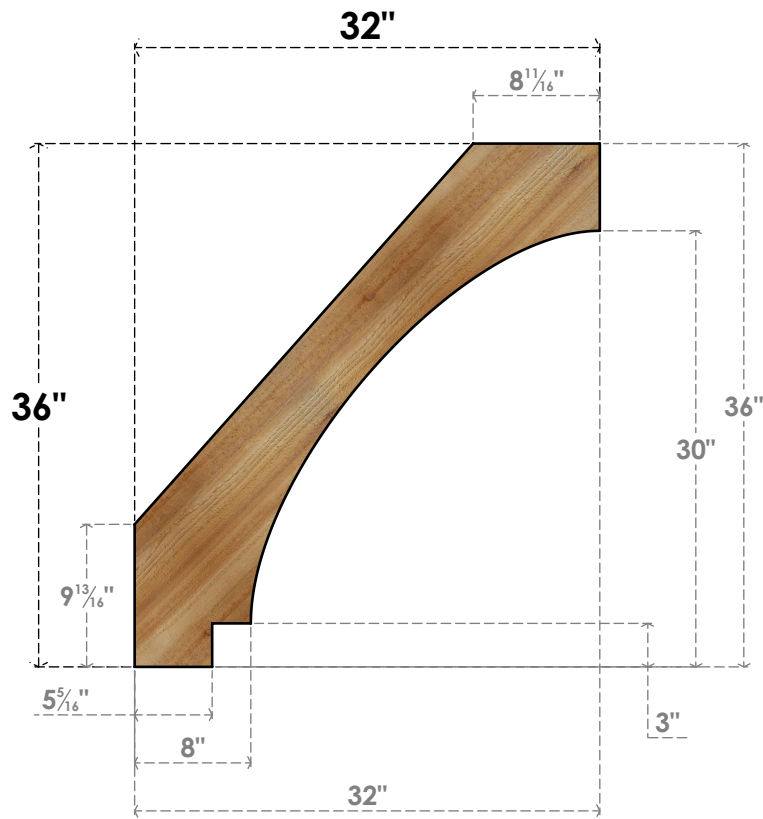

BRC06X32X36IMP00RWR

6"W X 32"D X 36"H IMPERIAL ROUGH SAWN BRACE, WESTERN RED CEDAR

SIDE

FRONT

EKENA MILLWORK
 2300 WEST MAIN ST.
 CLARKSVILLE, TX 75426
 TOLL FREE: 866-607-0453
 WWW.EKENAMILLWORK.COM

NOTES