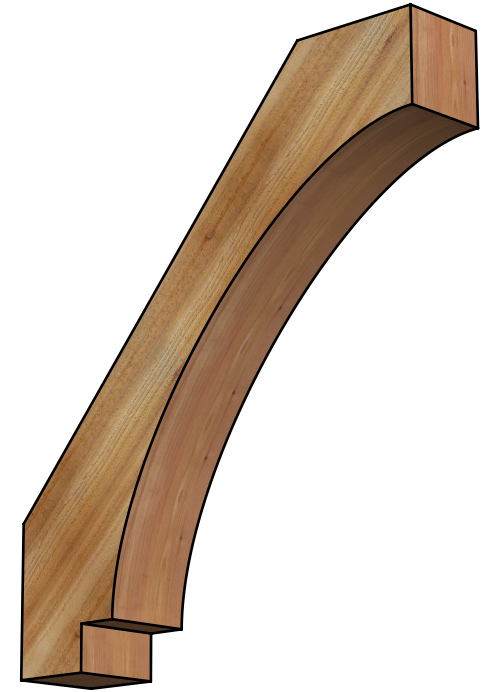

BRC06X32X36IMP00RWR

6"W X 32"D X 36"H IMPERIAL ROUGH SAWN BRACE, WESTERN RED CEDAR

SIDE

FRONT

EKENA MILLWORK
 2300 WEST MAIN ST.
 CLARKSVILLE, TX 75426
 TOLL FREE: 866-607-0453
 WWW.EKENAMILLWORK.COM

NOTES