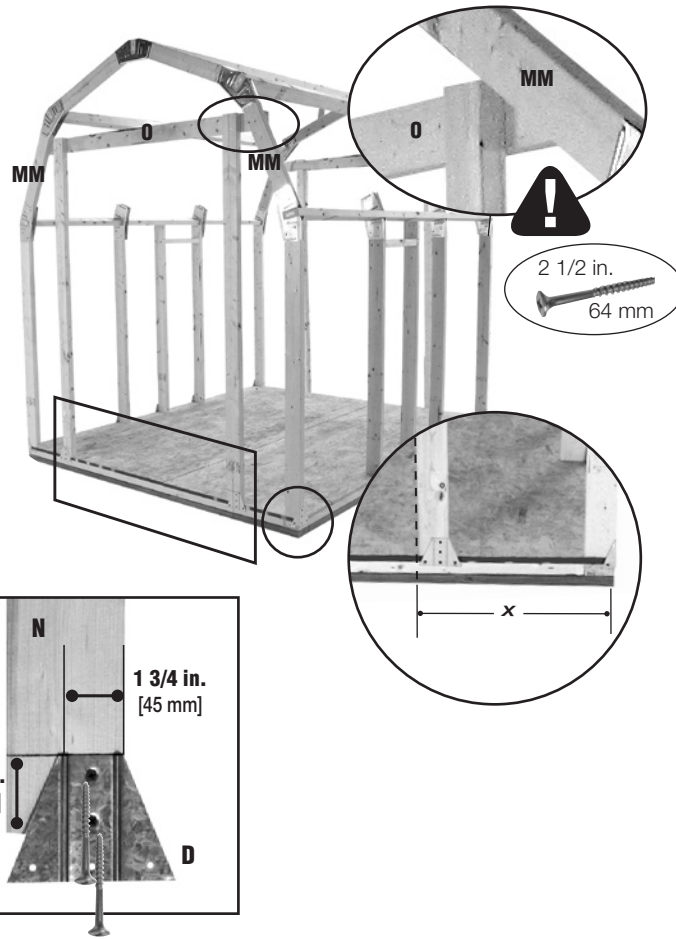

187 ft. x 8 ft.
[2134 mm x 2438 mm]8 ft. x 14 ft.
[2438 mm x 4267 mm]10 ft. x 22 ft.
[3048 mm x 6706 mm]X = 16 5/8 in.
[422 mm]22 5/8 in.
[575 mm]22 1/2 in.
[572 mm]**DOOR JAMB**
MONTANT DE PORTE
MARCO INTERIOR DE LA PUERTA
ドア枠**19**7 ft. x 8 ft.
[2134 mm x 2438 mm]8 ft. x 14 ft.
[2438 mm x 4267 mm]10 ft. x 22 ft.
[3048 mm x 6706 mm]X = 16 5/8 in.
[422 mm]22 5/8 in.
[575 mm]22 1/2 in.
[572 mm]**BACK WALL**
MUR ARRIÈRE
PARED POSTERIOR
後壁**20****DOOR JAMB**
MONTANT DE PORTE
MARCO INTERIOR DE LA PUERTA
ドア枠