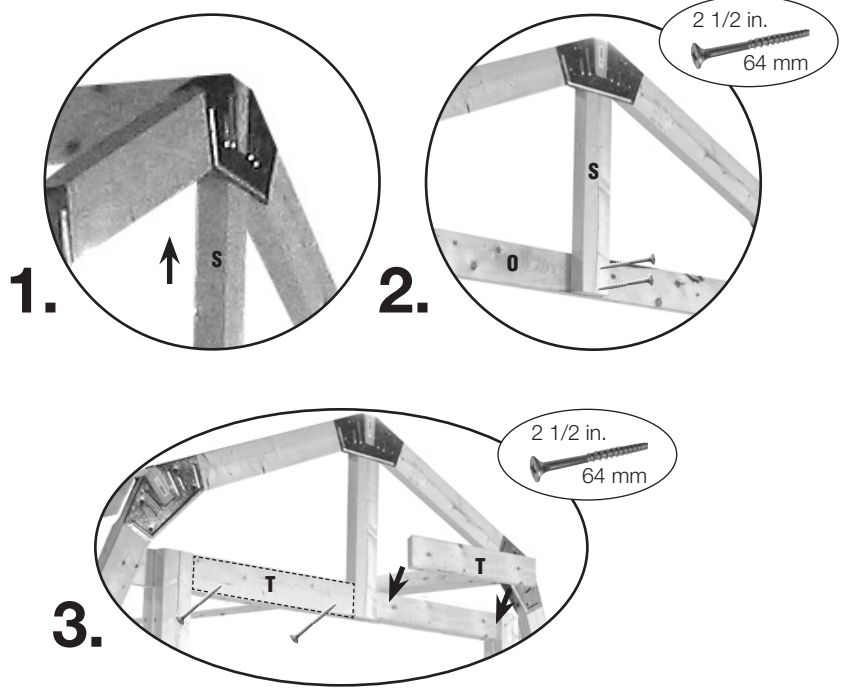

187 ft. x 8 ft.
[2134 mm x 2438 mm]8 ft. x 14 ft.
[2438 mm x 4267 mm]10 ft. x 22 ft.
[3048 mm x 6706 mm]X = 16 5/8 in.
[422 mm]22 5/8 in.
[575 mm]22 1/2 in.
[572 mm]**DOOR JAMB**
MONTANT DE PORTE
MARCO INTERIOR DE LA PUERTA
ドア枠**19**7 ft. x 8 ft.
[2134 mm x 2438 mm]8 ft. x 14 ft.
[2438 mm x 4267 mm]10 ft. x 22 ft.
[3048 mm x 6706 mm]X = 16 5/8 in.
[422 mm]22 5/8 in.
[575 mm]22 1/2 in.
[572 mm]**BACK WALL**
MUR ARRIÈRE
PARED POSTERIOR
後壁**20****DOOR JAMB**
MONTANT DE PORTE
MARCO INTERIOR DE LA PUERTA
ドア枠