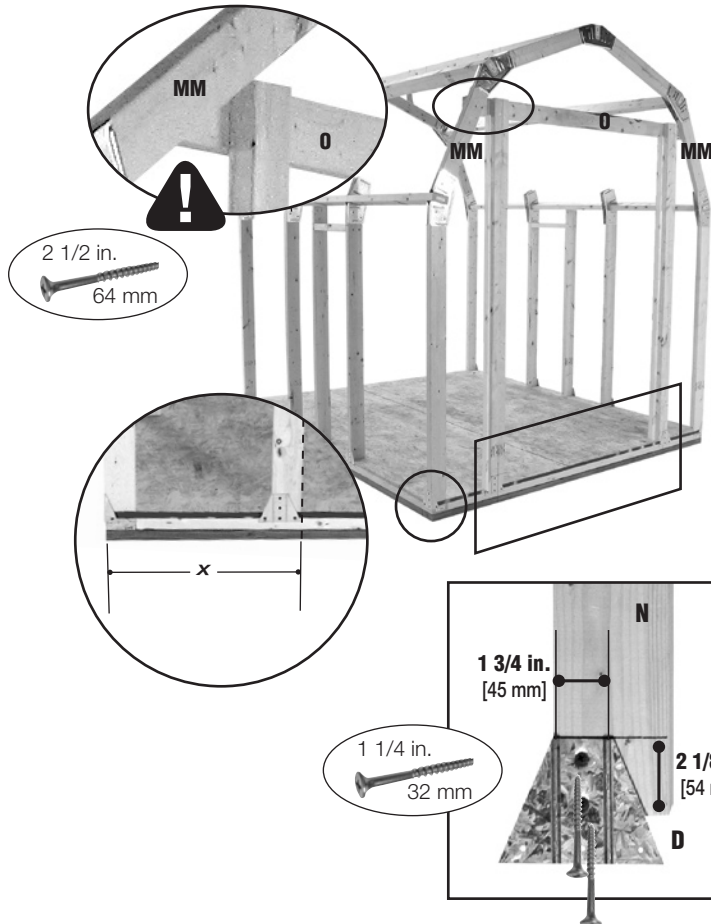

187 ft. x 8 ft.
[2134 mm x 2438 mm]8 ft. x 14 ft.
[2438 mm x 4267 mm]10 ft. x 22 ft.
[3048 mm x 6706 mm]X = 16 5/8 in.
[422 mm]22 5/8 in.
[575 mm]22 1/2 in.
[572 mm]**DOOR JAMB**
MONTANT DE PORTE
MARCO INTERIOR DE LA PUERTA
ドア枠**19**7 ft. x 8 ft.
[2134 mm x 2438 mm]8 ft. x 14 ft.
[2438 mm x 4267 mm]10 ft. x 22 ft.
[3048 mm x 6706 mm]X = 16 5/8 in.
[422 mm]22 5/8 in.
[575 mm]22 1/2 in.
[572 mm]**BACK WALL**
MUR ARRIÈRE
PARED POSTERIOR
後壁**20****DOOR JAMB**
MONTANT DE PORTE
MARCO INTERIOR DE LA PUERTA
ドア枠