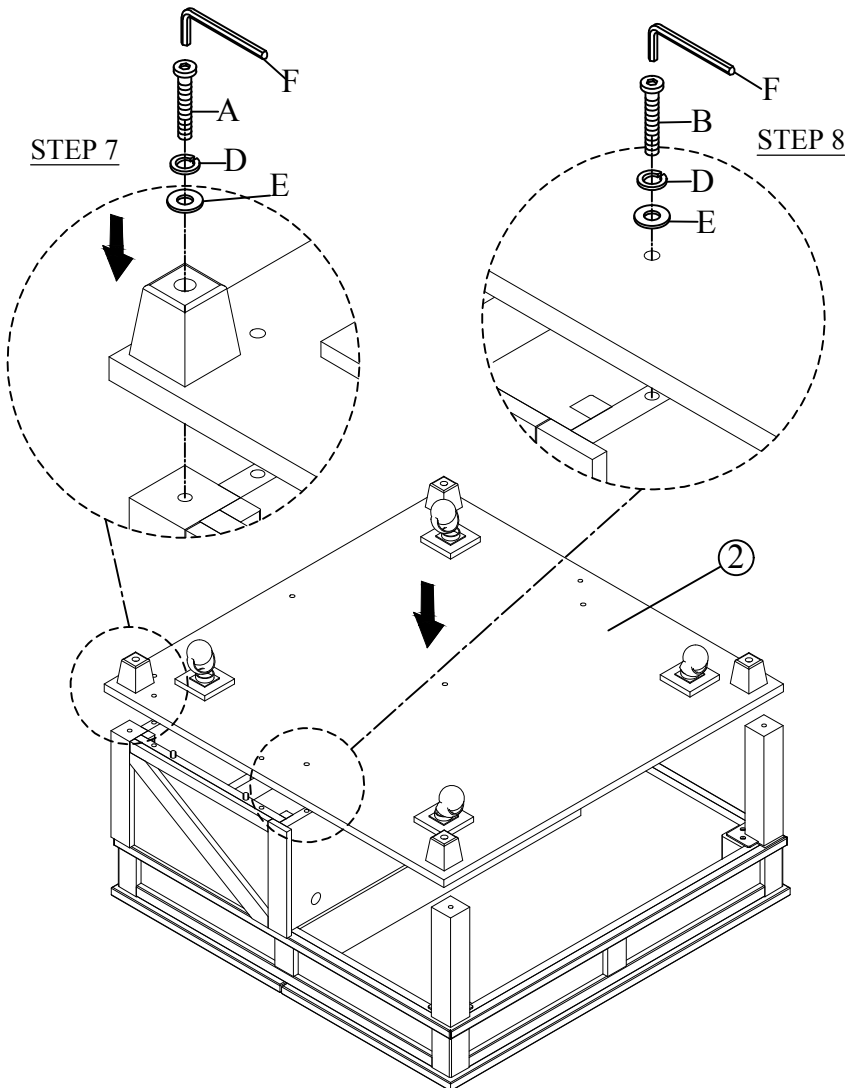

PARTS LIST				HARDWARE LIST			
NO	DRAWING	DESCRIPTION	QTY	NO	DRAWING	DESCRIPTION	QTY
1	Table Top		1	A		Bolt Ø1/4"x80mm	4
2	Bottom panel		1	B		Bolt Ø1/4"x35mm	22
3	Back Panel		1	C		Bolt Ø1/4"x25mm	18
4	Divider Panel		1	D		Spring Washer Ø1/4"xØ13mm	44
5	Left Side Panel		1	E		Flat Washer Ø1/4"xØ19mm	44
6	Right Side Panel		1	F		Allen Key 4mm	1
7	Left Back Leg		1	STEP 1 			
8	Right Back Leg		1				
9	Front Leg		2				
10	Removeable Shelf		1				

ASSEMBLY INSTRUCTION

DESCRIPTION: SQUARE LIFT TOP COCKTAIL TABLE

Thank you for purchasing this quality product. Be sure to check all packing material carefully for small parts, which may have come loose inside the carton during shipment. Identify and count all parts and compare with the parts list below.

STEP 5

STEP 6

ASSEMBLY INSTRUCTION

DESCRIPTION: SQUARE LIFT TOP COCKTAIL TABLE

Thank you for purchasing this quality product. Be sure to check all packing material carefully for small parts, which may have come loose inside the carton during shipment. Identify and count all parts and compare with the parts list below.