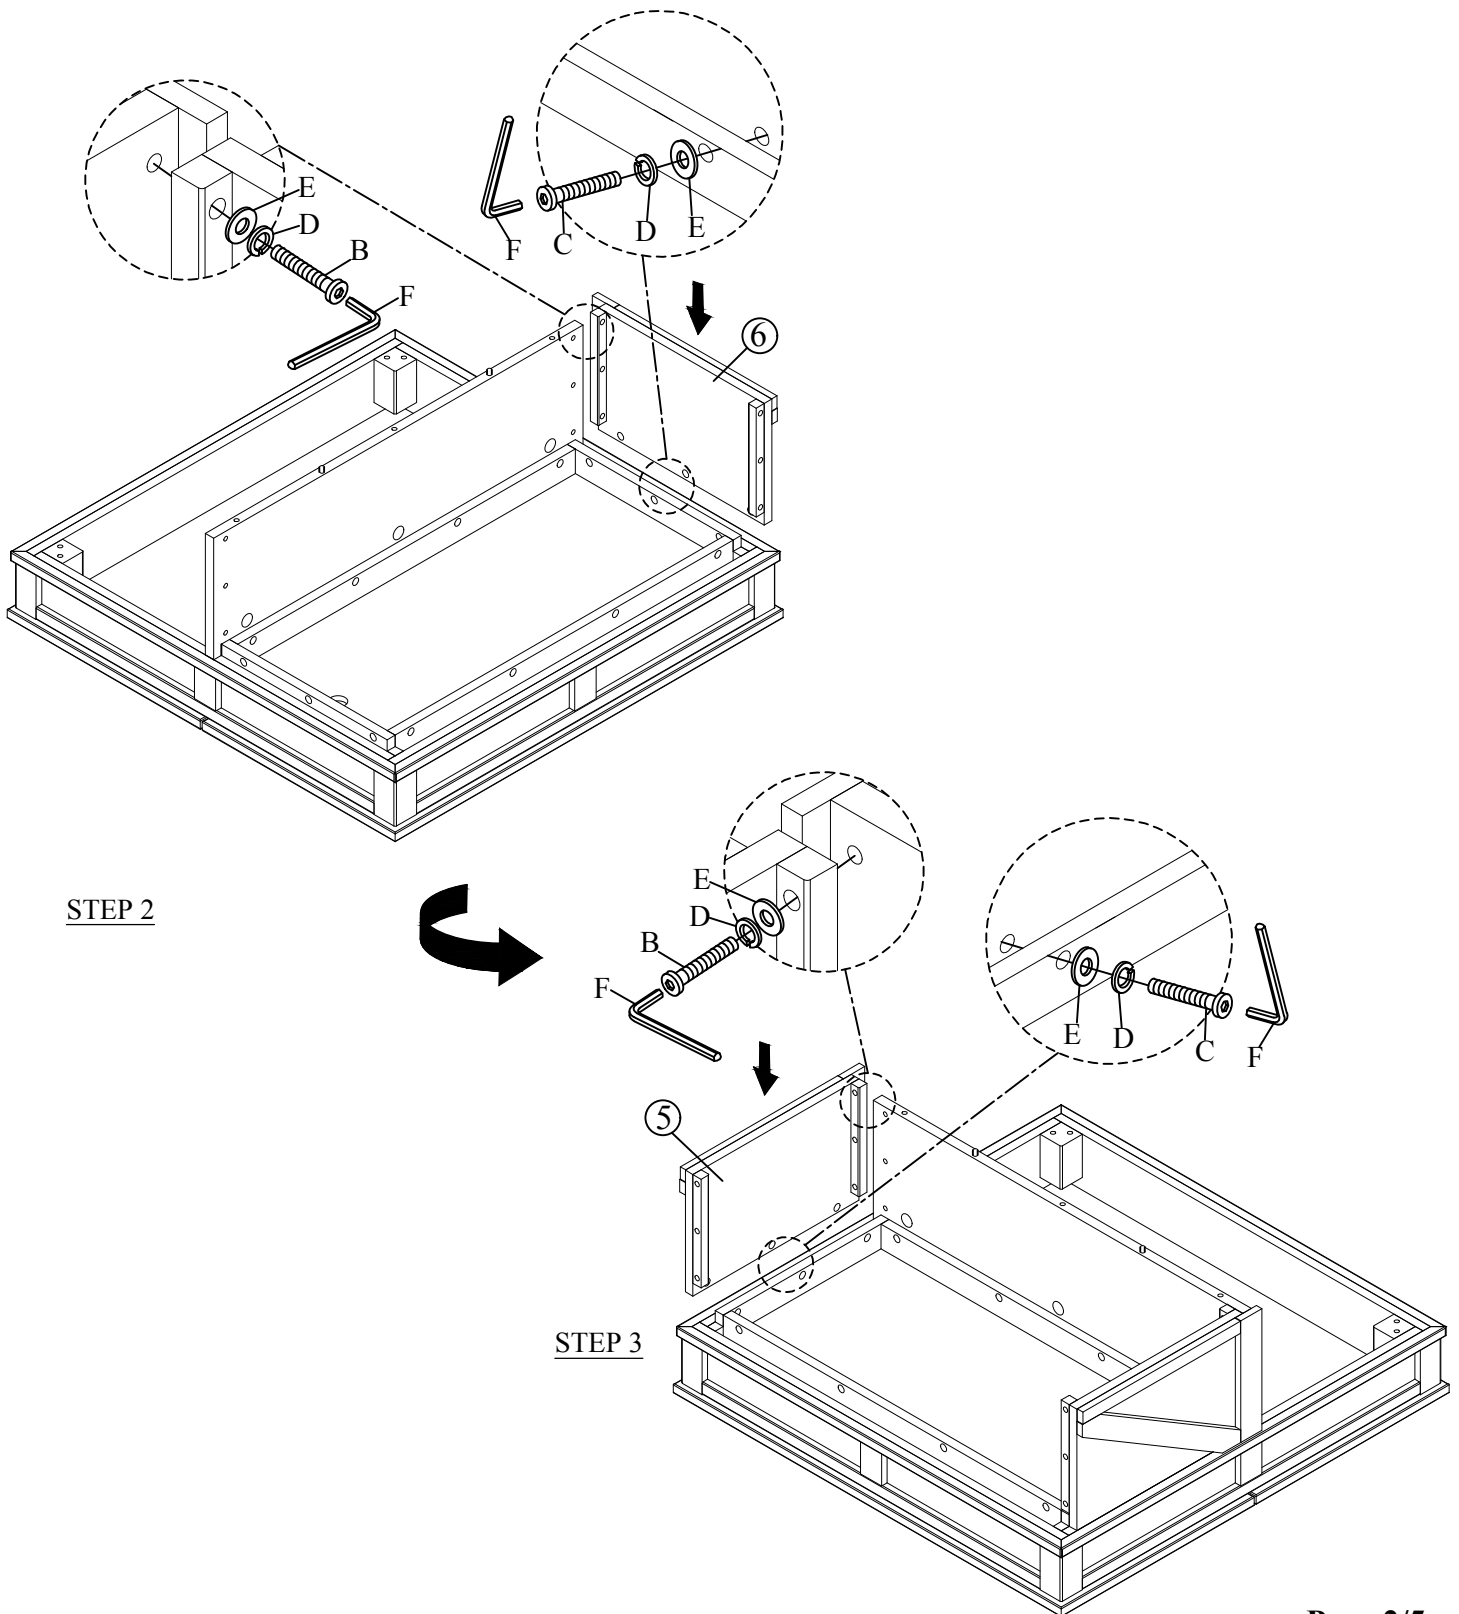

ASSEMBLY INSTRUCTION

DESCRIPTION: SQUARE LIFT TOP COCKTAIL TABLE

Thank you for purchasing this quality product. Be sure to check all packing material carefully for small parts, which may have come loose inside the carton during shipment. Identify and count all parts and compare with the parts list below.

PARTS LIST				HARDWARE LIST			
NO	DRAWING	DESCRIPTION	QTY	NO	DRAWING	DESCRIPTION	QTY
1	Table Top		1	A		Bolt Ø1/4"x80mm	4
2	Bottom panel		1	B		Bolt Ø1/4"x35mm	22
3	Back Panel		1	C		Bolt Ø1/4"x25mm	18
4	Divider Panel		1	D		Spring Washer Ø1/4"xØ13mm	44
5	Left Side Panel		1	E		Flat Washer Ø1/4"xØ19mm	44
6	Right Side Panel		1	F		Allen Key 4mm	1
7	Left Back Leg		1	STEP 1 			
8	Right Back Leg		1				
9	Front Leg		2				
10	Removeable Shelf		1				