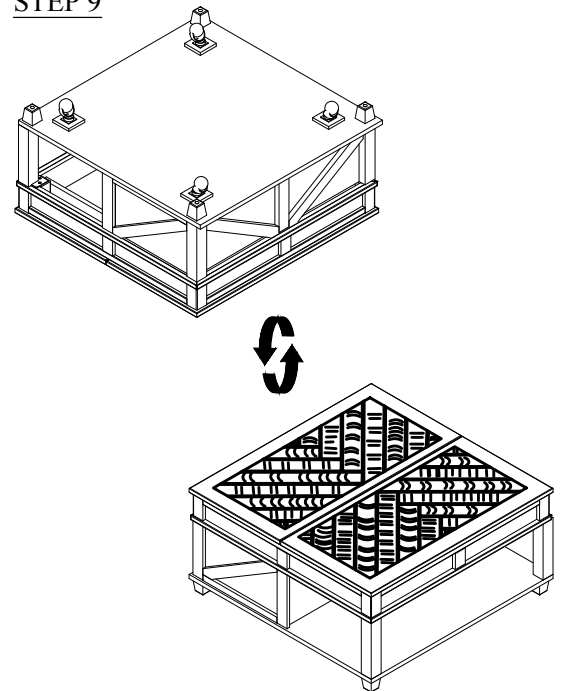

STEP 6

STEP 9

STEP 10