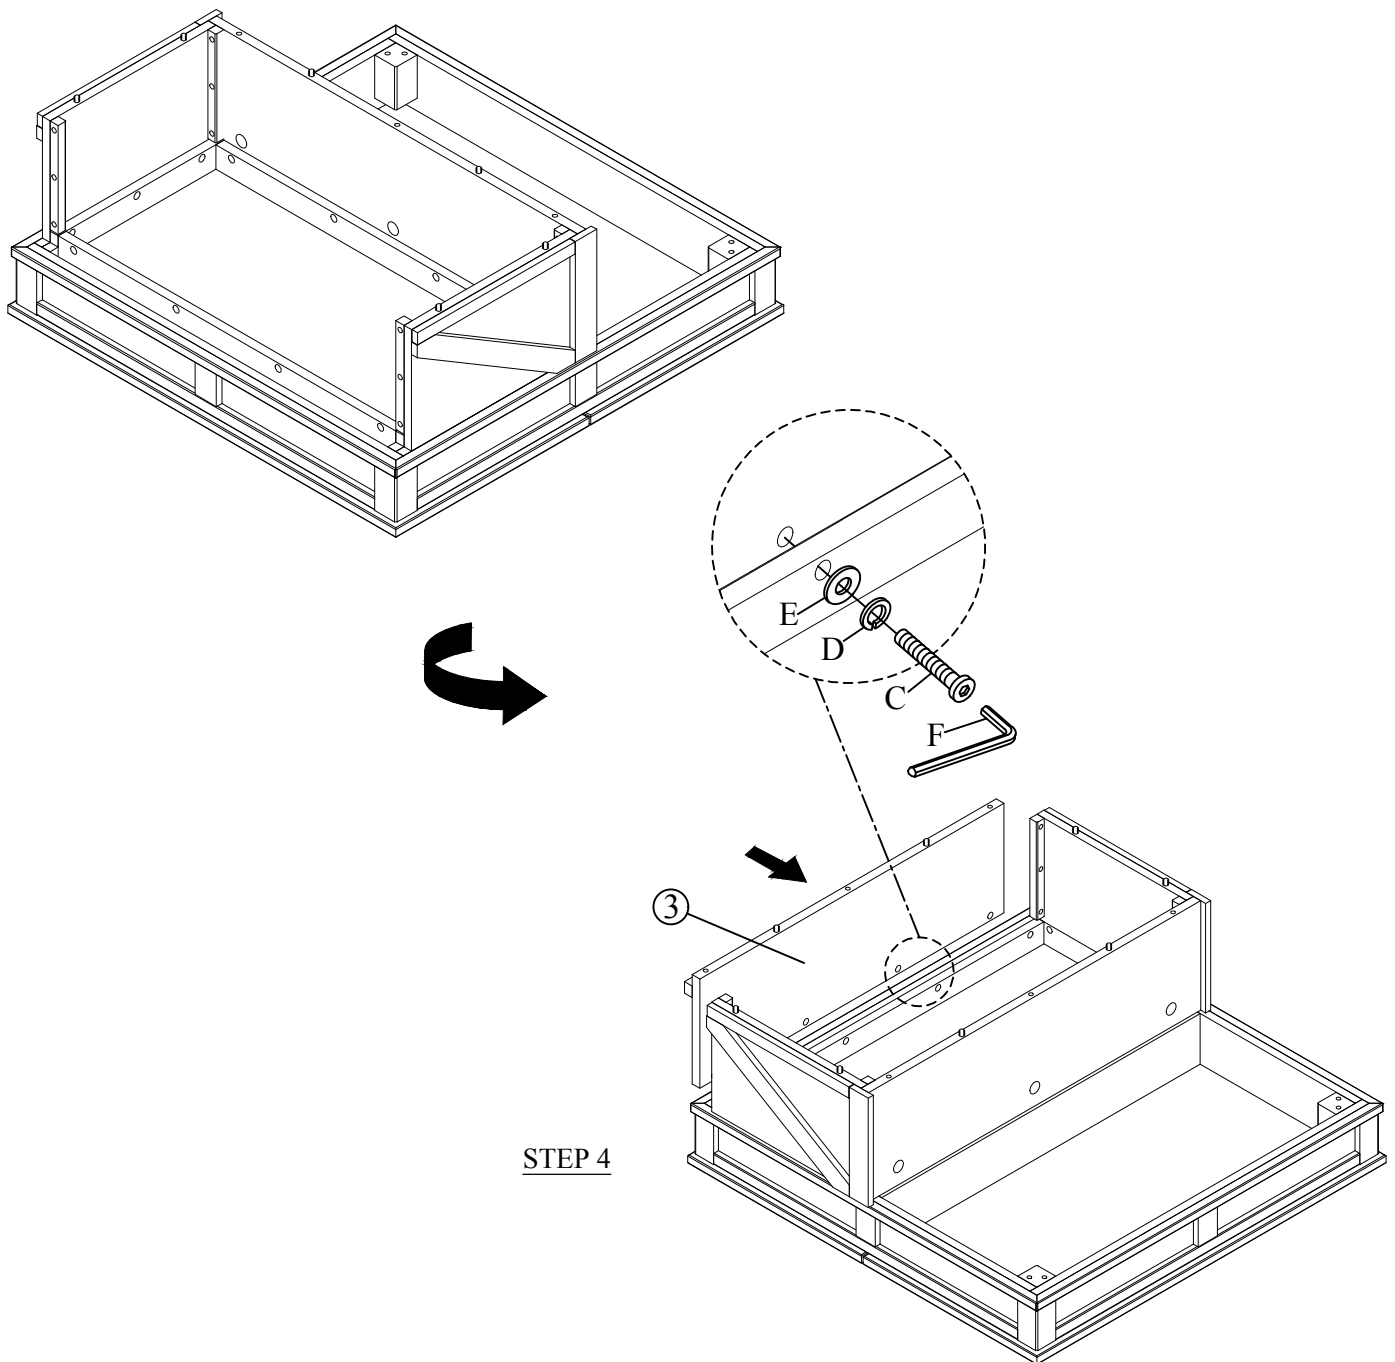

PARTS LIST				HARDWARE LIST			
NO	DRAWING	DESCRIPTION	QTY	NO	DRAWING	DESCRIPTION	QTY
1	Table Top		1	A		Bolt Ø1/4"x80mm	4
2	Bottom panel		1	B		Bolt Ø1/4"x35mm	22
3	Back Panel		1	C		Bolt Ø1/4"x25mm	18
4	Divider Panel		1	D		Spring Washer Ø1/4"xØ13mm	44
5	Left Side Panel		1	E		Flat Washer Ø1/4"xØ19mm	44
6	Right Side Panel		1	F		Allen Key 4mm	1
7	Left Back Leg		1	STEP 1 			
8	Right Back Leg		1				
9	Front Leg		2				
10	Removeable Shelf		1				

ASSEMBLY INSTRUCTION

DESCRIPTION: SQUARE LIFT TOP COCKTAIL TABLE

Thank you for purchasing this quality product. Be sure to check all packing material carefully for small parts, which may have come loose inside the carton during shipment. Identify and count all parts and compare with the parts list below.