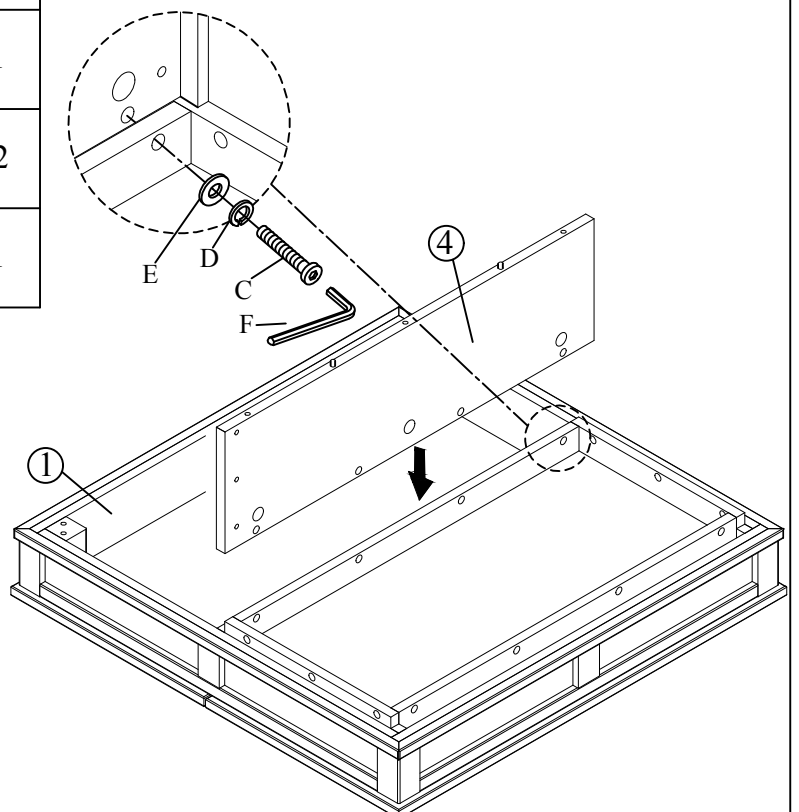

ASSEMBLY INSTRUCTION

DESCRIPTION: SQUARE LIFT TOP COCKTAIL TABLE

Thank you for purchasing this quality product. Be sure to check all packing material carefully for small parts, which may have come loose inside the carton during shipment. Identify and count all parts and compare with the parts list below.

PARTS LIST				HARDWARE LIST			
NO	DRAWING	DESCRIPTION	QTY	NO	DRAWING	DESCRIPTION	QTY
1	Table Top		1	A		Bolt Ø1/4"x80mm	4
2	Bottom panel		1	B		Bolt Ø1/4"x35mm	22
3	Back Panel		1	C		Bolt Ø1/4"x25mm	18
4	Divider Panel		1	D		Spring Washer Ø1/4"xØ13mm	44
5	Left Side Panel		1	E		Flat Washer Ø1/4"xØ19mm	44
6	Right Side Panel		1	F		Allen Key 4mm	1
7	Left Back Leg		1	STEP 1 			
8	Right Back Leg		1				
9	Front Leg		2				
10	Removeable Shelf		1				