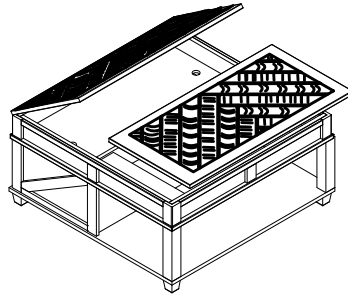

PARTS LIST				HARDWARE LIST			
NO	DRAWING	DESCRIPTION	QTY	NO	DRAWING	DESCRIPTION	QTY
1	Table Top		1	A		Bolt Ø1/4"x80mm	4
2	Bottom panel		1	B		Bolt Ø1/4"x35mm	22
3	Back Panel		1	C		Bolt Ø1/4"x25mm	18
4	Divider Panel		1	D		Spring Washer Ø1/4"xØ13mm	44
5	Left Side Panel		1	E		Flat Washer Ø1/4"xØ19mm	44
6	Right Side Panel		1	F		Allen Key 4mm	1
7	Left Back Leg		1	STEP 1 			
8	Right Back Leg		1				
9	Front Leg		2				
10	Removeable Shelf		1				

ASSEMBLY INSTRUCTION

DESCRIPTION: SQUARE LIFT TOP COCKTAIL TABLE

Thank you for purchasing this quality product. Be sure to check all packing material carefully for small parts, which may have come loose inside the carton during shipment. Identify and count all parts and compare with the parts list below.

STEP 5

STEP 6

ASSEMBLY INSTRUCTION

DESCRIPTION: SQUARE LIFT TOP COCKTAIL TABLE

Thank you for purchasing this quality product. Be sure to check all packing material carefully for small parts, which may have come loose inside the carton during shipment. Identify and count all parts and compare with the parts list below.