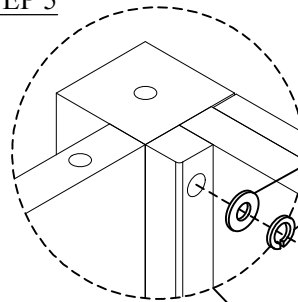

ASSEMBLY INSTRUCTION

DESCRIPTION: SQUARE LIFT TOP COCKTAIL TABLE

Thank you for purchasing this quality product. Be sure to check all packing material carefully for small parts, which may have come loose inside the carton during shipment. Identify and count all parts and compare with the parts list below.

STEP 5