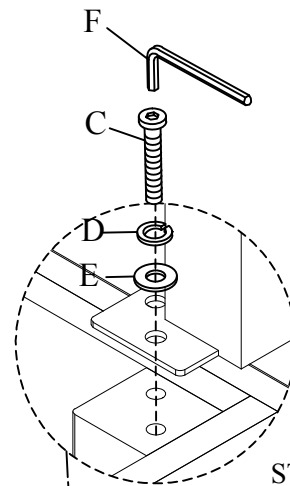

ASSEMBLY INSTRUCTION

DESCRIPTION: SQUARE LIFT TOP COCKTAIL TABLE

Thank you for purchasing this quality product. Be sure to check all packing material carefully for small parts, which may have come loose inside the carton during shipment. Identify and count all parts and compare with the parts list below.

STEP 6