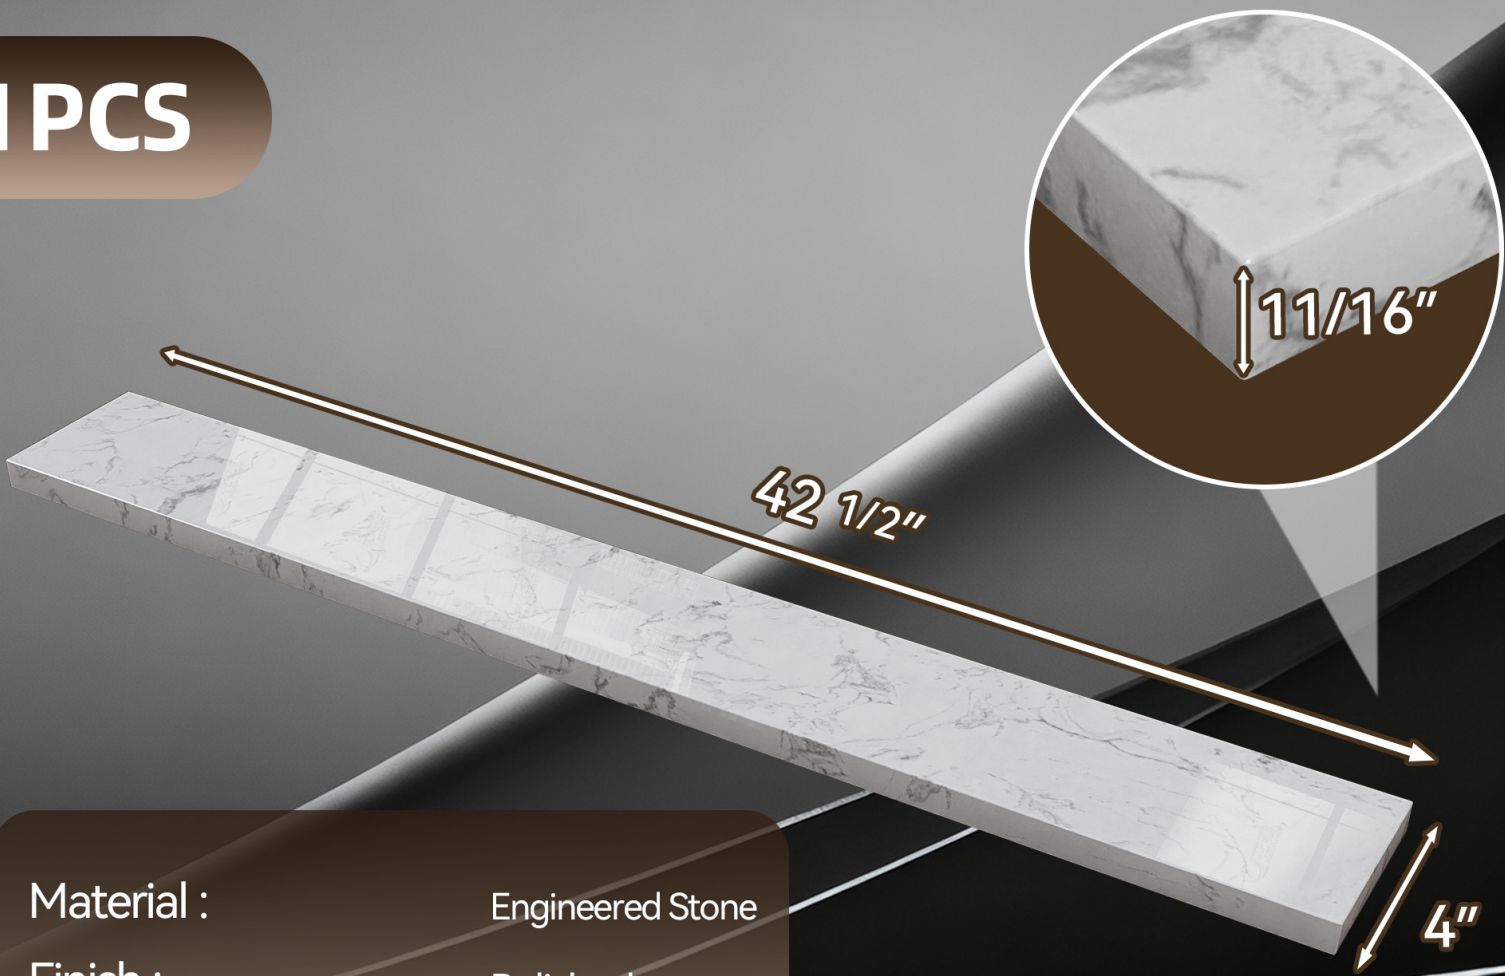

DIMENSION DETAILS

VANITY BACKSPLASH

PRODUCT
INSTRUCTION
VIDEO

Universal Size for Our Vanity Countertop

1 PCS

Material :	Engineered Stone
Finish :	Polished
Sizes W x H (in) :	42 ¹ / ₂ " X 4"
Thickness (in) :	11/16"