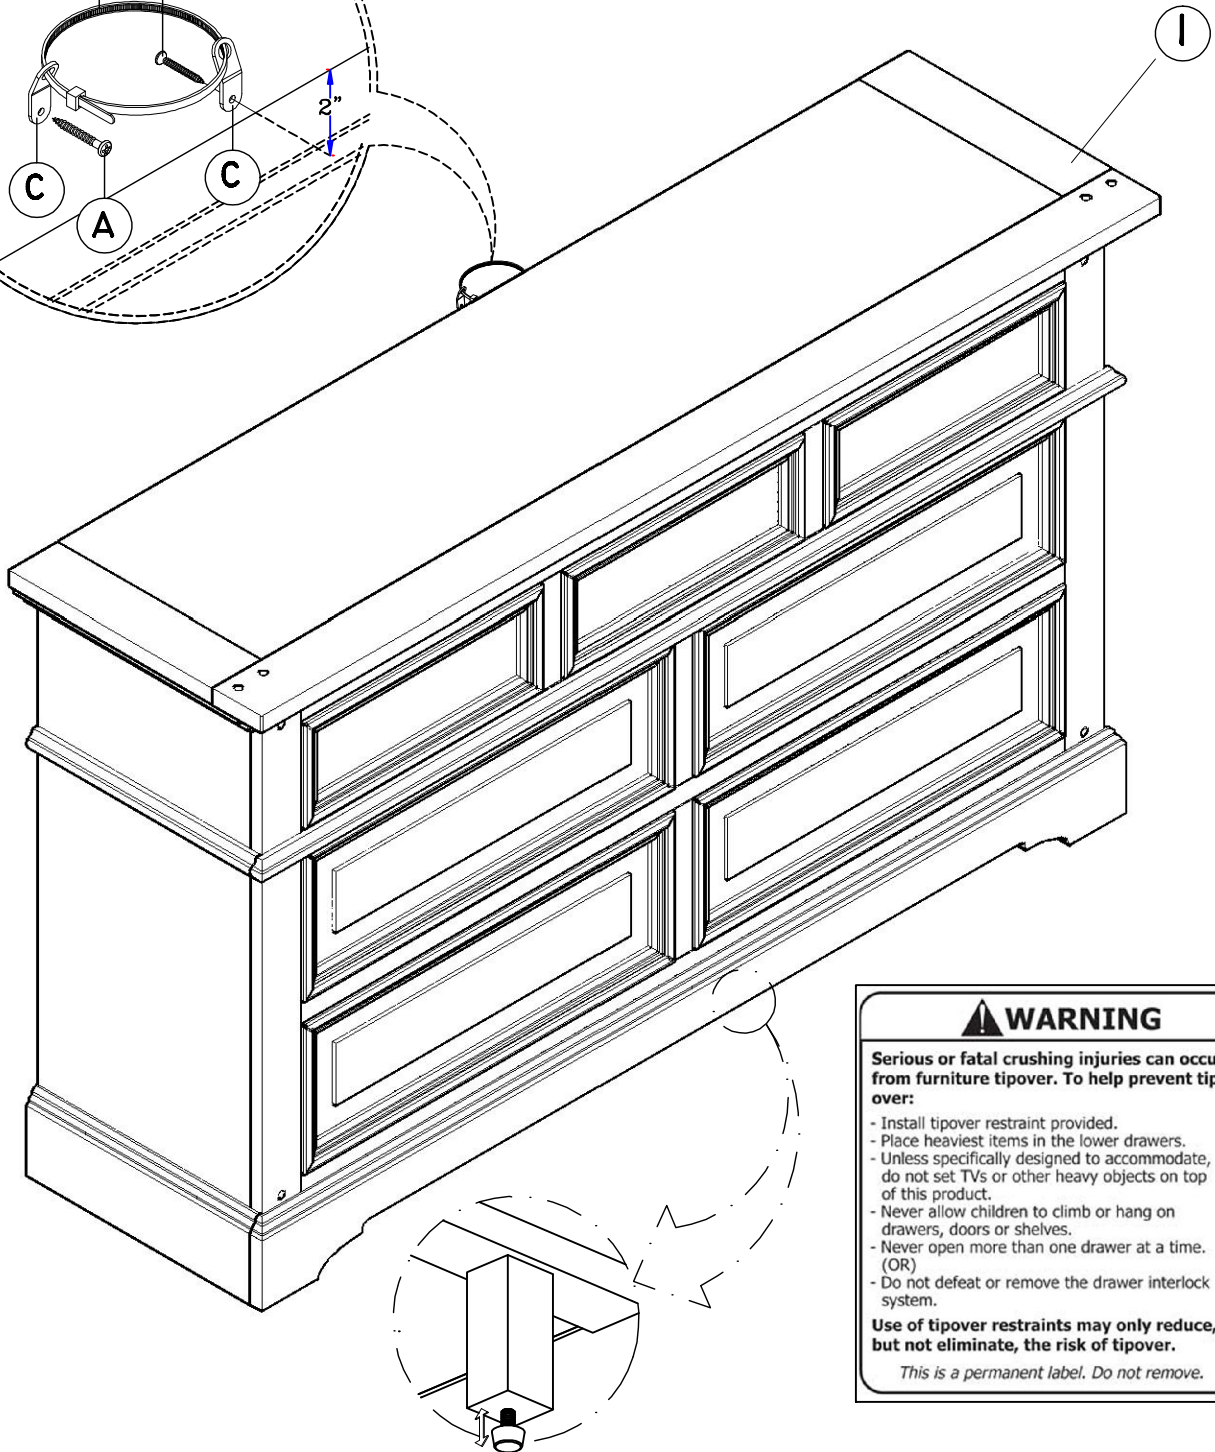

ASSEMBLY INSTRUCTION

DRESSER

BEFORE YOU START ASSEMBLING,
PLEASE MAKE SURE ALL PARTS & HARDWARE ARE INCLUDE IN BOX :

NO	PARTS	QTY
I	DRESSER	1 PC

NO	HARDWARE	QTY
A	SCREW \varnothing 8 x 2"	1 PC
B	SCREW \varnothing 8 x 5/8"	1 PC
C	METAL ANCHOR	2 PCS
D	RESTRAIN STRAP	1 PC
E	FISCHER	1 PC

WARNING

Serious or fatal crushing injuries can occur from furniture tipover. To help prevent tipover:

- Install tipover restraint provided.
- Place heaviest items in the lower drawers.
- Unless specifically designed to accommodate, do not set TVs or other heavy objects on top of this product.
- Never allow children to climb or hang on drawers, doors or shelves.
- Never open more than one drawer at a time. (OR)
- Do not defeat or remove the drawer interlock system.