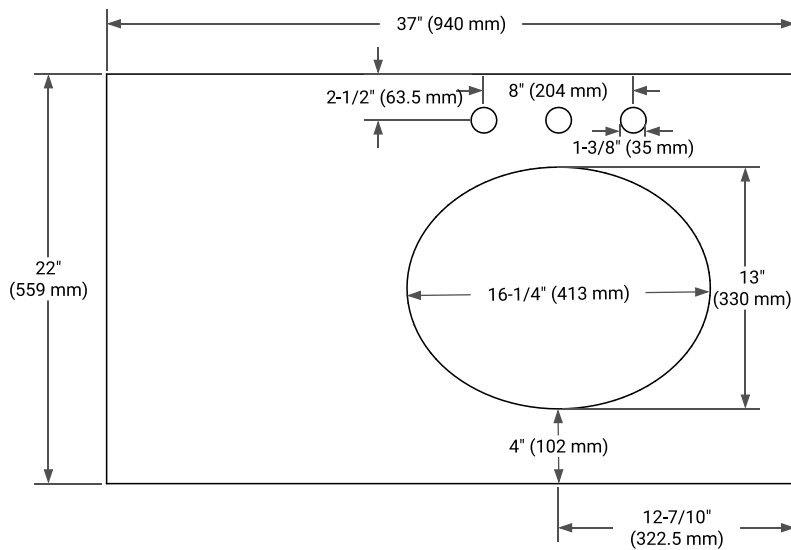

36" RIGHT OFFSET CABINET

BASE CABINET DIMENSIONS

36" W x 21.5" D x 34.5" H

FEATURES

- Solid wood frame & plywood panels
- Dovetail drawers and joints
- Soft closing doors & drawers

HARDWARE FINISHES*

Brushed Nickel Satin Brass Matte Black Polished Chrome

37" RIGHT OVAL SINK COUNTERTOP WITH 0.75 IN. THICKNESS

OVERALL DIMENSIONS

37" W x 22" D x 0.75" H

COUNTERTOP OPTIONS

Carrara Marble

FEATURES

- Solid countertop with mitered edges & seams
- Undermount white oval sink
- Pre-drilled for 8" widespread faucet

INCLUDED

- Countertop
- Matching Backsplash
- Oval Sink

COUNTERTOP PLAN VIEW

EDGE SIDE VIEW

THREE DIMENSIONAL COUNTERTOP VIEW