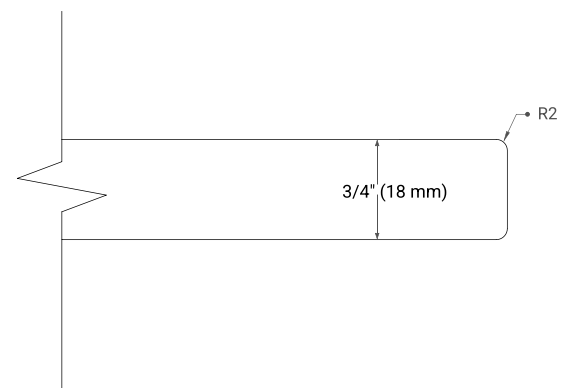

36" RIGHT OFFSET CABINET

BASE CABINET DIMENSIONS

36" W x 21.5" D x 34.5" H

FEATURES

- Solid wood frame & plywood panels
- Dovetail drawers and joints
- Soft closing doors & drawers

HARDWARE FINISHES*

Brushed Nickel Satin Brass Matte Black Polished Chrome

37" RIGHT OVAL SINK COUNTERTOP WITH 0.75 IN. THICKNESS

OVERALL DIMENSIONS

37" W x 22" D x 0.75" H

COUNTERTOP OPTIONS

Carrara Marble

FEATURES

- Solid countertop with mitered edges & seams
- Undermount white oval sink
- Pre-drilled for 8" widespread faucet

INCLUDED

- Countertop
- Matching Backsplash
- Oval Sink

COUNTERTOP PLAN VIEW

EDGE SIDE VIEW

THREE DIMENSIONAL COUNTERTOP VIEW