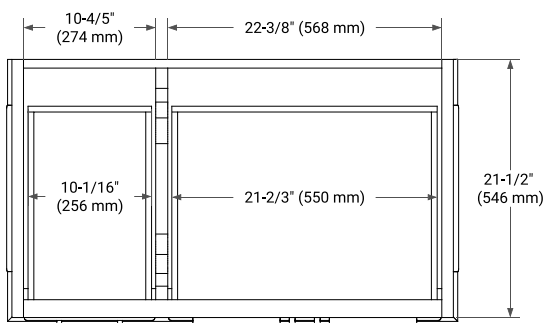

36" RIGHT OFFSET CABINET

BASE CABINET DIMENSIONS

36" W x 21.5" D x 34.5" H

FEATURES

- Solid wood frame & plywood panels
- Dovetail drawers and joints
- Soft closing doors & drawers

HARDWARE FINISHES*

Brushed Nickel Satin Brass Matte Black Polished Chrome

37" RIGHT OVAL SINK COUNTERTOP WITH 0.75 IN. THICKNESS

OVERALL DIMENSIONS

37" W x 22" D x 0.75" H

COUNTERTOP OPTIONS

Carrara Marble

FEATURES

- Solid countertop with mitered edges & seams
- Undermount white oval sink
- Pre-drilled for 8" widespread faucet

INCLUDED

- Countertop
- Matching Backsplash
- Oval Sink

COUNTERTOP PLAN VIEW

EDGE SIDE VIEW

THREE DIMENSIONAL COUNTERTOP VIEW