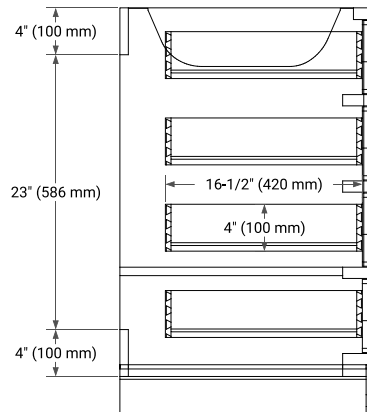

36" RIGHT OFFSET CABINET

BASE CABINET DIMENSIONS

36" W x 21.5" D x 34.5" H

FEATURES

- Solid wood frame & plywood panels
- Dovetail drawers and joints
- Soft closing doors & drawers

HARDWARE FINISHES*

Brushed Nickel Satin Brass Matte Black Polished Chrome

37" RIGHT OVAL SINK COUNTERTOP WITH 0.75 IN. THICKNESS

OVERALL DIMENSIONS

37" W x 22" D x 0.75" H

COUNTERTOP OPTIONS

Carrara Marble

FEATURES

- Solid countertop with mitered edges & seams
- Undermount white oval sink
- Pre-drilled for 8" widespread faucet

INCLUDED

- Countertop
- Matching Backsplash
- Oval Sink

COUNTERTOP PLAN VIEW

EDGE SIDE VIEW

THREE DIMENSIONAL COUNTERTOP VIEW