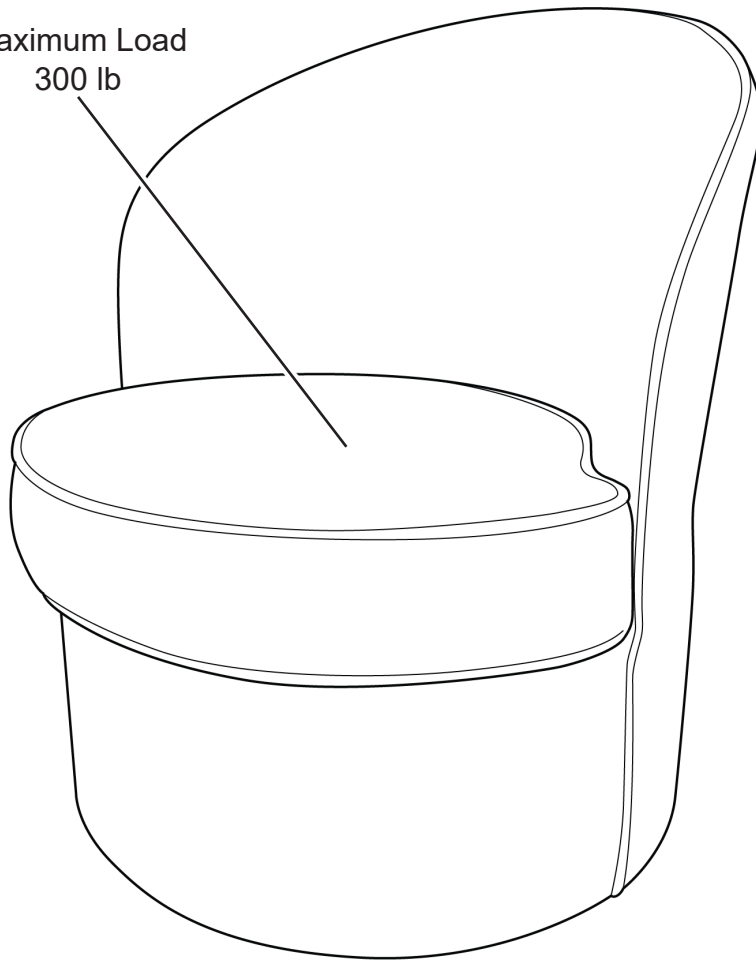

Grove Swivel Chair

Estimated time for assembly:

N/A

Weight limitations are as follows:

Maximum Load
300 lb

FURNITURE CARE AND MAINTENANCE

Thank you for your purchase. We want your item to last as long as possible. To ensure the product gives you years of longevity, please follow the recommendations in this care and maintenance guide.