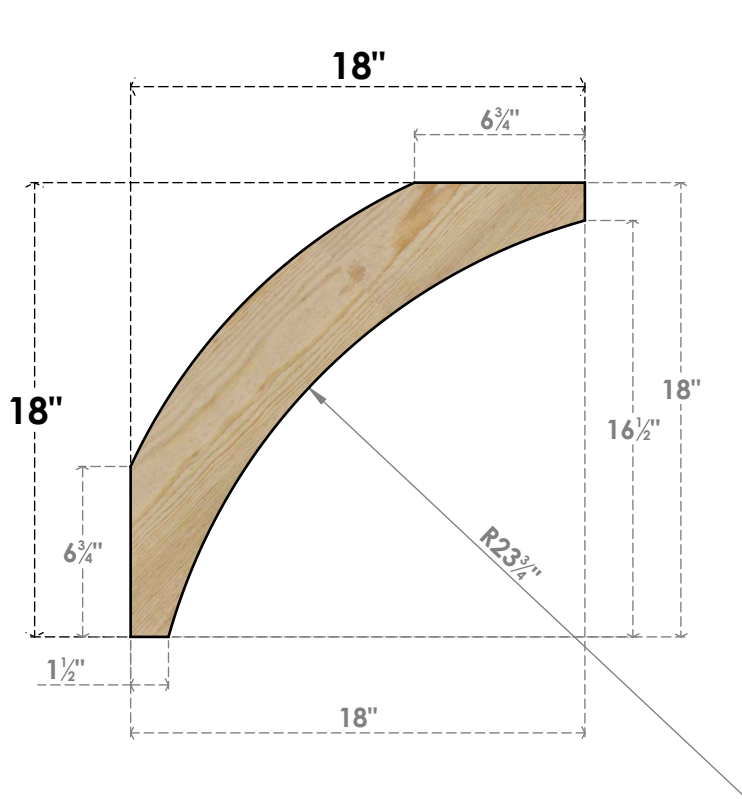

BRC06X18X18THR00RDF

6"W X 18"D X 18"H THORTON ROUGH SAWN BRACE, DOUGLAS FIR

SIDE

FRONT

EKENA MILLWORK
 2300 WEST MAIN ST.
 CLARKSVILLE, TX 75426
 TOLL FREE: 866-607-0453
 WWW.EKENAMILLWORK.COM

NOTES

1. INSTALLATION TO BE COMPLETED IN ACCORDANCE WITH MANUFACTURER'S SPECIFICATIONS.
2. DRAWING MAY NOT BE TO SCALE
3. THIS DRAWING IS INTENDED FOR DESIGN AND PLANNING PURPOSES ONLY.
4. ALL INFORMATION CONTAINED HEREIN WAS CURRENT AT THE TIME OF DEVELOPMENT BUT MUST BE REVIEWED AND APPROVED BY THE PRODUCT MANUFACTURER TO BE CONSIDERED ACCURATE.
5. PRODUCTS ARE NOT KILN DRIED. THIS ITEM IS UNIQUE AND WILL CONTAIN THE NATURAL VARIATIONS THAT THE WOOD SPECIES OFFERS. THIS MAY RESULT IN VARIATIONS UP TO 1/4"