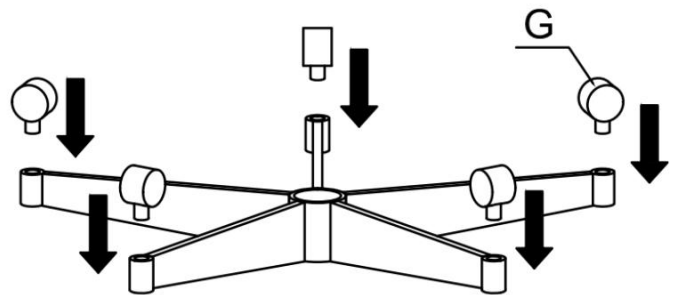

# ASSEMBLY INSTRUCTION

## Desk Chair

ITEM NO. :

①

NO.	ITEM	DESCRIPTION	SPEC.	QTY
A		Hexagon bolt	M8×30	4PCS
B		Washer	16×8	4PCS
C		Allen key	M8	1PC
D				1PC
E				1PC
F				1PC
G				5PCS
H		Lock washer	M8	4PCS

②

③

④