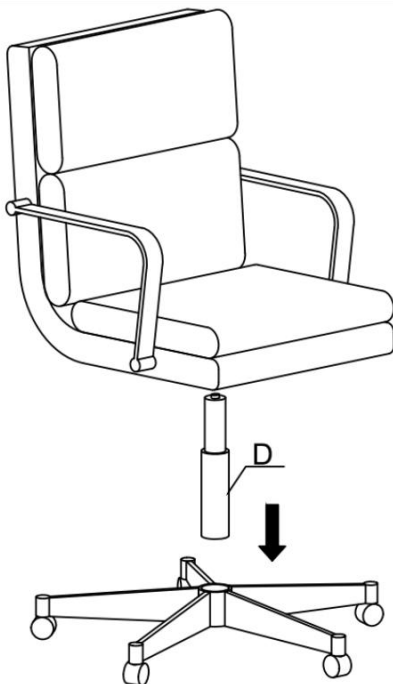

## Desk Chair

ITEM NO. :

①

NO.	ITEM	DESCRIPTION	SPEC.	QTY
A		Hexagon bolt	M8×30	4PCS
B		Washer	16×8	4PCS
C		Allen key	M8	1PC
D				1PC
E				1PC
F				1PC
G				5PCS
H		Lock washer	M8	4PCS

②

③

④