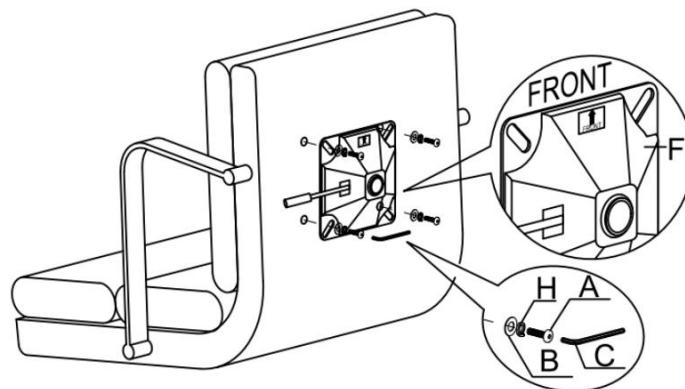

## Desk Chair

ITEM NO. :

①

NO.	ITEM	DESCRIPTION	SPEC.	QTY
A		Hexagon bolt	M8×30	4PCS
B		Washer	16×8	4PCS
C		Allen key	M8	1PC
D				1PC
E				1PC
F				1PC
G				5PCS
H		Lock washer	M8	4PCS

②

③

④