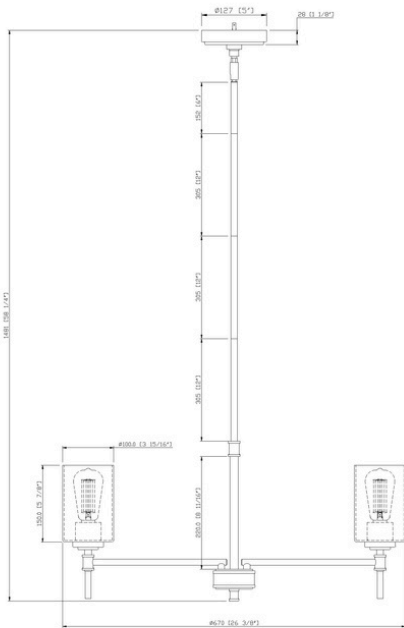

3112-BK

Wexton

Fixture Attributes

Category: Interior Chandelier

Finish: Matte Black

Body: Steel / Glass

Shade Finish: Clear Bubble

Overall Size: 26.38"x26.38"x58.25"

Rod/Chain Length: 3x12"+1x6"

Max. Height from Ceiling: 58.25"

Min. Height from Ceiling: 13"

Weight of fixture: 11 LBS

Certifications/Qualifications: UL / cUL

Smart SkyPlug Compatible: N/A

Warranty: www.skyplug.com/warranty

Number of bulbs: 6

Max Wattage/Range: 60W

Voltage: 120

Socket Type: Ceramic

Mounting / Installations

 Plug-in Mounting System

Lead Wire Length: 98"

Wire Type: SPT-1 105°C