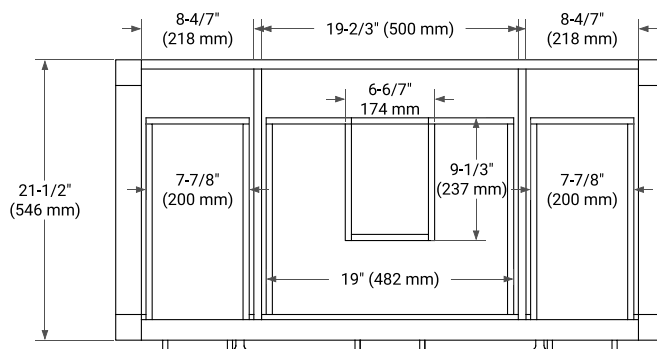

42" SINGLE SINK BASE CABINET

BASE CABINET DIMENSIONS

42" W x 21.5" D x 33.5" H

FEATURES

- Solid wood frame with engineered wood panels
- Dovetail drawers and joints
- Soft closing doors & drawers

HARDWARE FINISHES*

White Grey

FRONT VIEW

SIDE VIEW

PLAN VIEW

43" SINGLE OVAL SINK COUNTERTOP WITH 1.5 IN. THICKNESS

OVERALL DIMENSIONS

43" W x 22" D x 1.5" H

COUNTERTOP OPTIONS

COUNTERTOP PLAN VIEW

EDGE SIDE VIEW

THREE DIMENSIONAL COUNTERTOP VIEW