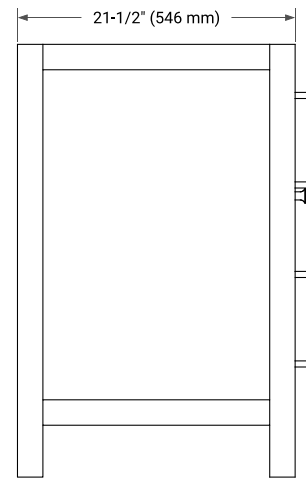

42" SINGLE SINK BASE CABINET

BASE CABINET DIMENSIONS

42" W x 21.5" D x 33.5" H

FEATURES

- Solid wood frame with engineered wood panels
- Dovetail drawers and joints
- Soft closing doors & drawers

HARDWARE FINISHES*

White Grey

FRONT VIEW

SIDE VIEW

PLAN VIEW

43" SINGLE OVAL SINK COUNTERTOP WITH 1.5 IN. THICKNESS

OVERALL DIMENSIONS

43" W x 22" D x 1.5" H

COUNTERTOP OPTIONS

COUNTERTOP PLAN VIEW

EDGE SIDE VIEW

THREE DIMENSIONAL COUNTERTOP VIEW