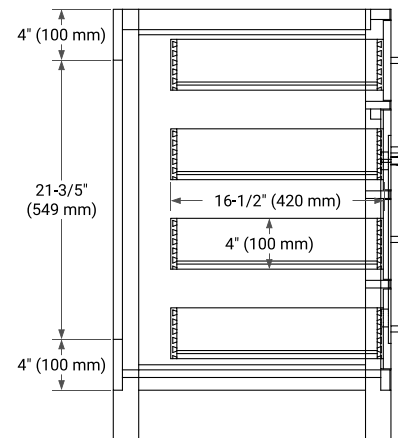

42" SINGLE SINK BASE CABINET

BASE CABINET DIMENSIONS

42" W x 21.5" D x 33.5" H

FEATURES

- Solid wood frame with engineered wood panels
- Dovetail drawers and joints
- Soft closing doors & drawers

HARDWARE FINISHES*

White Grey

FRONT VIEW

SIDE VIEW

PLAN VIEW

43" SINGLE OVAL SINK COUNTERTOP WITH 1.5 IN. THICKNESS

OVERALL DIMENSIONS

43" W x 22" D x 1.5" H

COUNTERTOP OPTIONS

COUNTERTOP PLAN VIEW

EDGE SIDE VIEW

THREE DIMENSIONAL COUNTERTOP VIEW