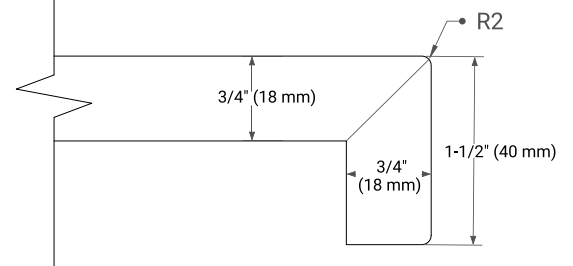

White Grey

FRONT VIEW

SIDE VIEW

PLAN VIEW

43" SINGLE OVAL SINK COUNTERTOP WITH 1.5 IN. THICKNESS

OVERALL DIMENSIONS

43" W x 22" D x 1.5" H

COUNTERTOP OPTIONS

Carrara Marble

White Quartz

FEATURES

- Solid countertop with mitered edges & seams
- Undermount white oval sink
- Pre-drilled for 8" widespread faucet

INCLUDED

- Countertop
- Matching Backsplash
- Oval Sink

COUNTERTOP PLAN VIEW

EDGE SIDE VIEW

THREE DIMENSIONAL COUNTERTOP VIEW