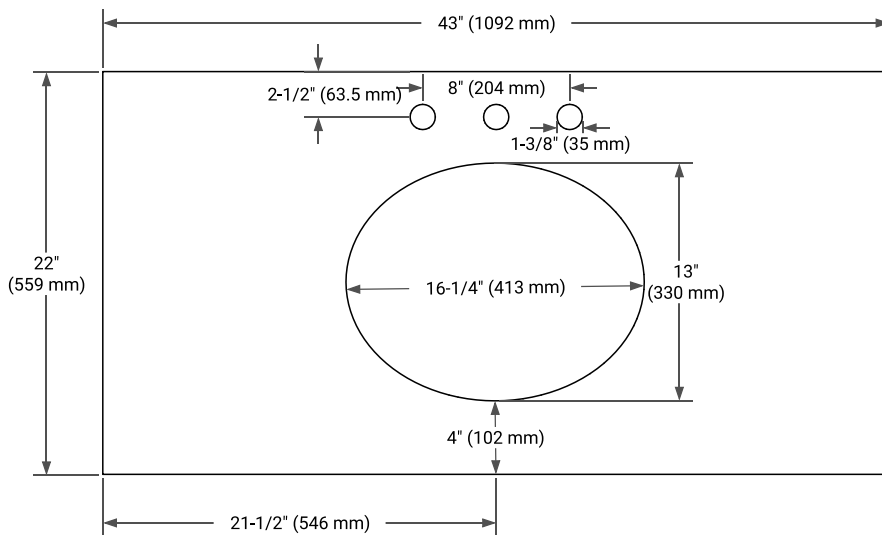

42" SINGLE SINK BASE CABINET

BASE CABINET DIMENSIONS

42" W x 21.5" D x 33.5" H

FEATURES

- Solid wood frame with engineered wood panels
- Dovetail drawers and joints
- Soft closing doors & drawers

HARDWARE FINISHES*

White Grey

FRONT VIEW

SIDE VIEW

PLAN VIEW

43" SINGLE OVAL SINK COUNTERTOP WITH 1.5 IN. THICKNESS

OVERALL DIMENSIONS

43" W x 22" D x 1.5" H

COUNTERTOP OPTIONS

Carrara Marble

White Quartz

FEATURES

- Solid countertop with mitered edges & seams
- Undermount white oval sink
- Pre-drilled for 8" widespread faucet

INCLUDED

- Countertop
- Matching Backsplash
- Oval Sink

COUNTERTOP PLAN VIEW

EDGE SIDE VIEW

THREE DIMENSIONAL COUNTERTOP VIEW