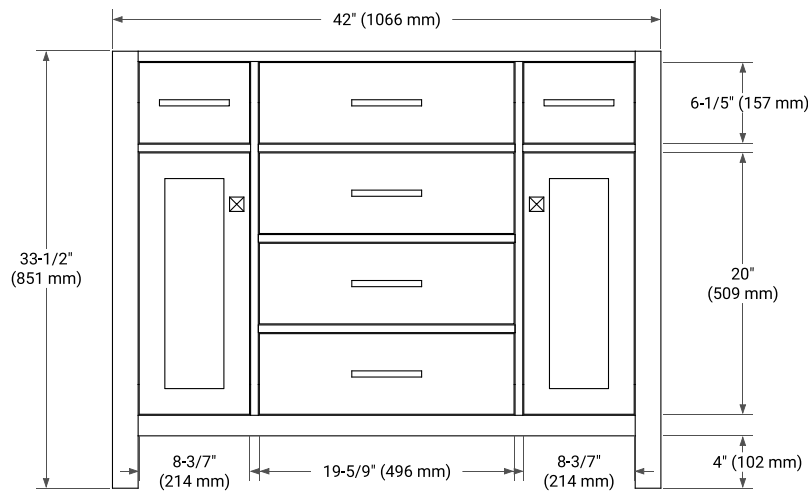

42" SINGLE SINK BASE CABINET

BASE CABINET DIMENSIONS

42" W x 21.5" D x 33.5" H

FEATURES

- Solid wood frame with engineered wood panels
- Dovetail drawers and joints
- Soft closing doors & drawers

HARDWARE FINISHES*

White Grey

FRONT VIEW

SIDE VIEW

PLAN VIEW

43" SINGLE OVAL SINK COUNTERTOP WITH 1.5 IN. THICKNESS

OVERALL DIMENSIONS

43" W x 22" D x 1.5" H

COUNTERTOP OPTIONS

COUNTERTOP PLAN VIEW

EDGE SIDE VIEW

THREE DIMENSIONAL COUNTERTOP VIEW